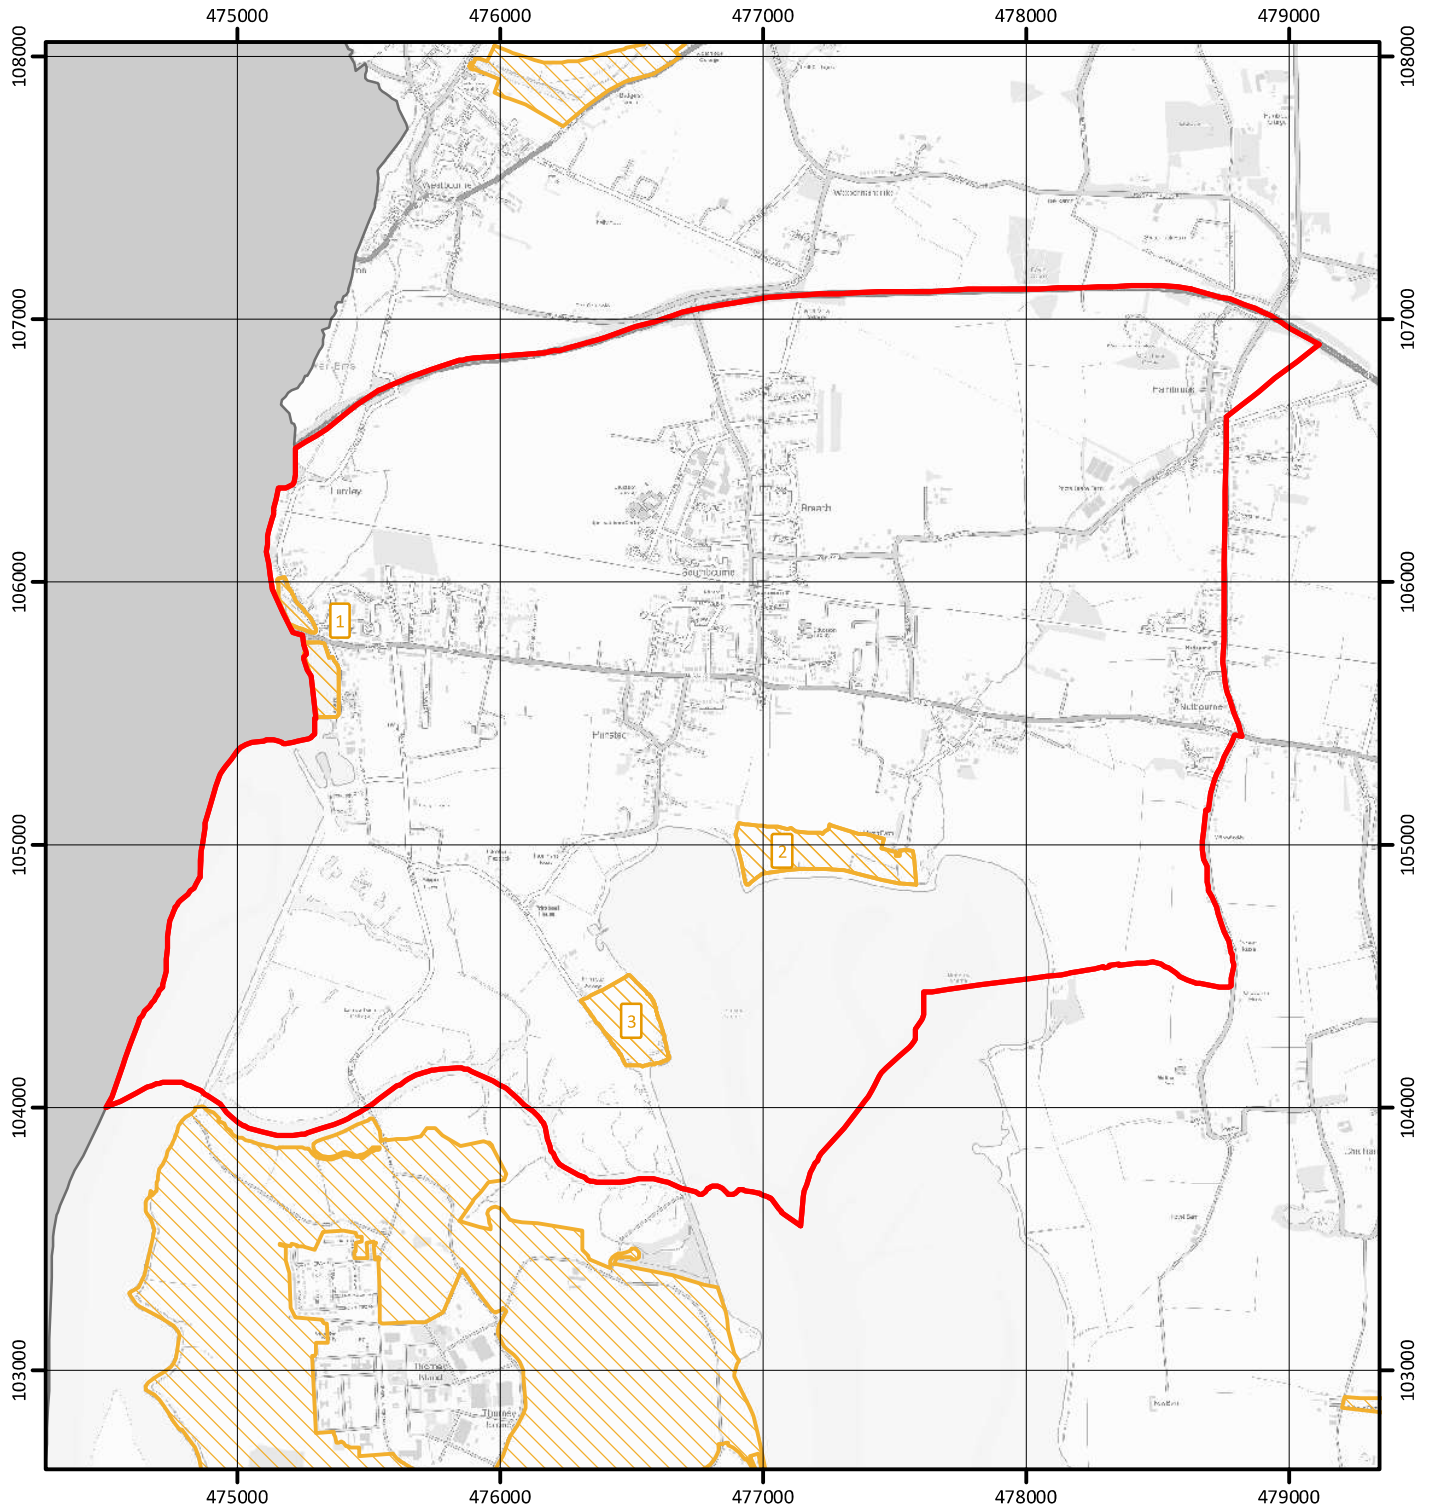

Map 2: Non-statutory site designations

Land at Southbourne Parish

SxBRC/22/614 - 02/11/2022

Local Wildlife Site boundaries maintained by Sussex Biodiversity Record Centre (SxBRC) on behalf of Sussex Local Wildlife Sites Initiative. Notable Road Verge data provided by local authorities. Local Geological Site data created by SxBRC in partnership with Sussex Geodiversity Group.

Key to Map:

- Parish boundary
- Land beyond Sussex
- Local Wildlife Site

Contains Ordnance Survey data © Crown copyright and database rights 2022