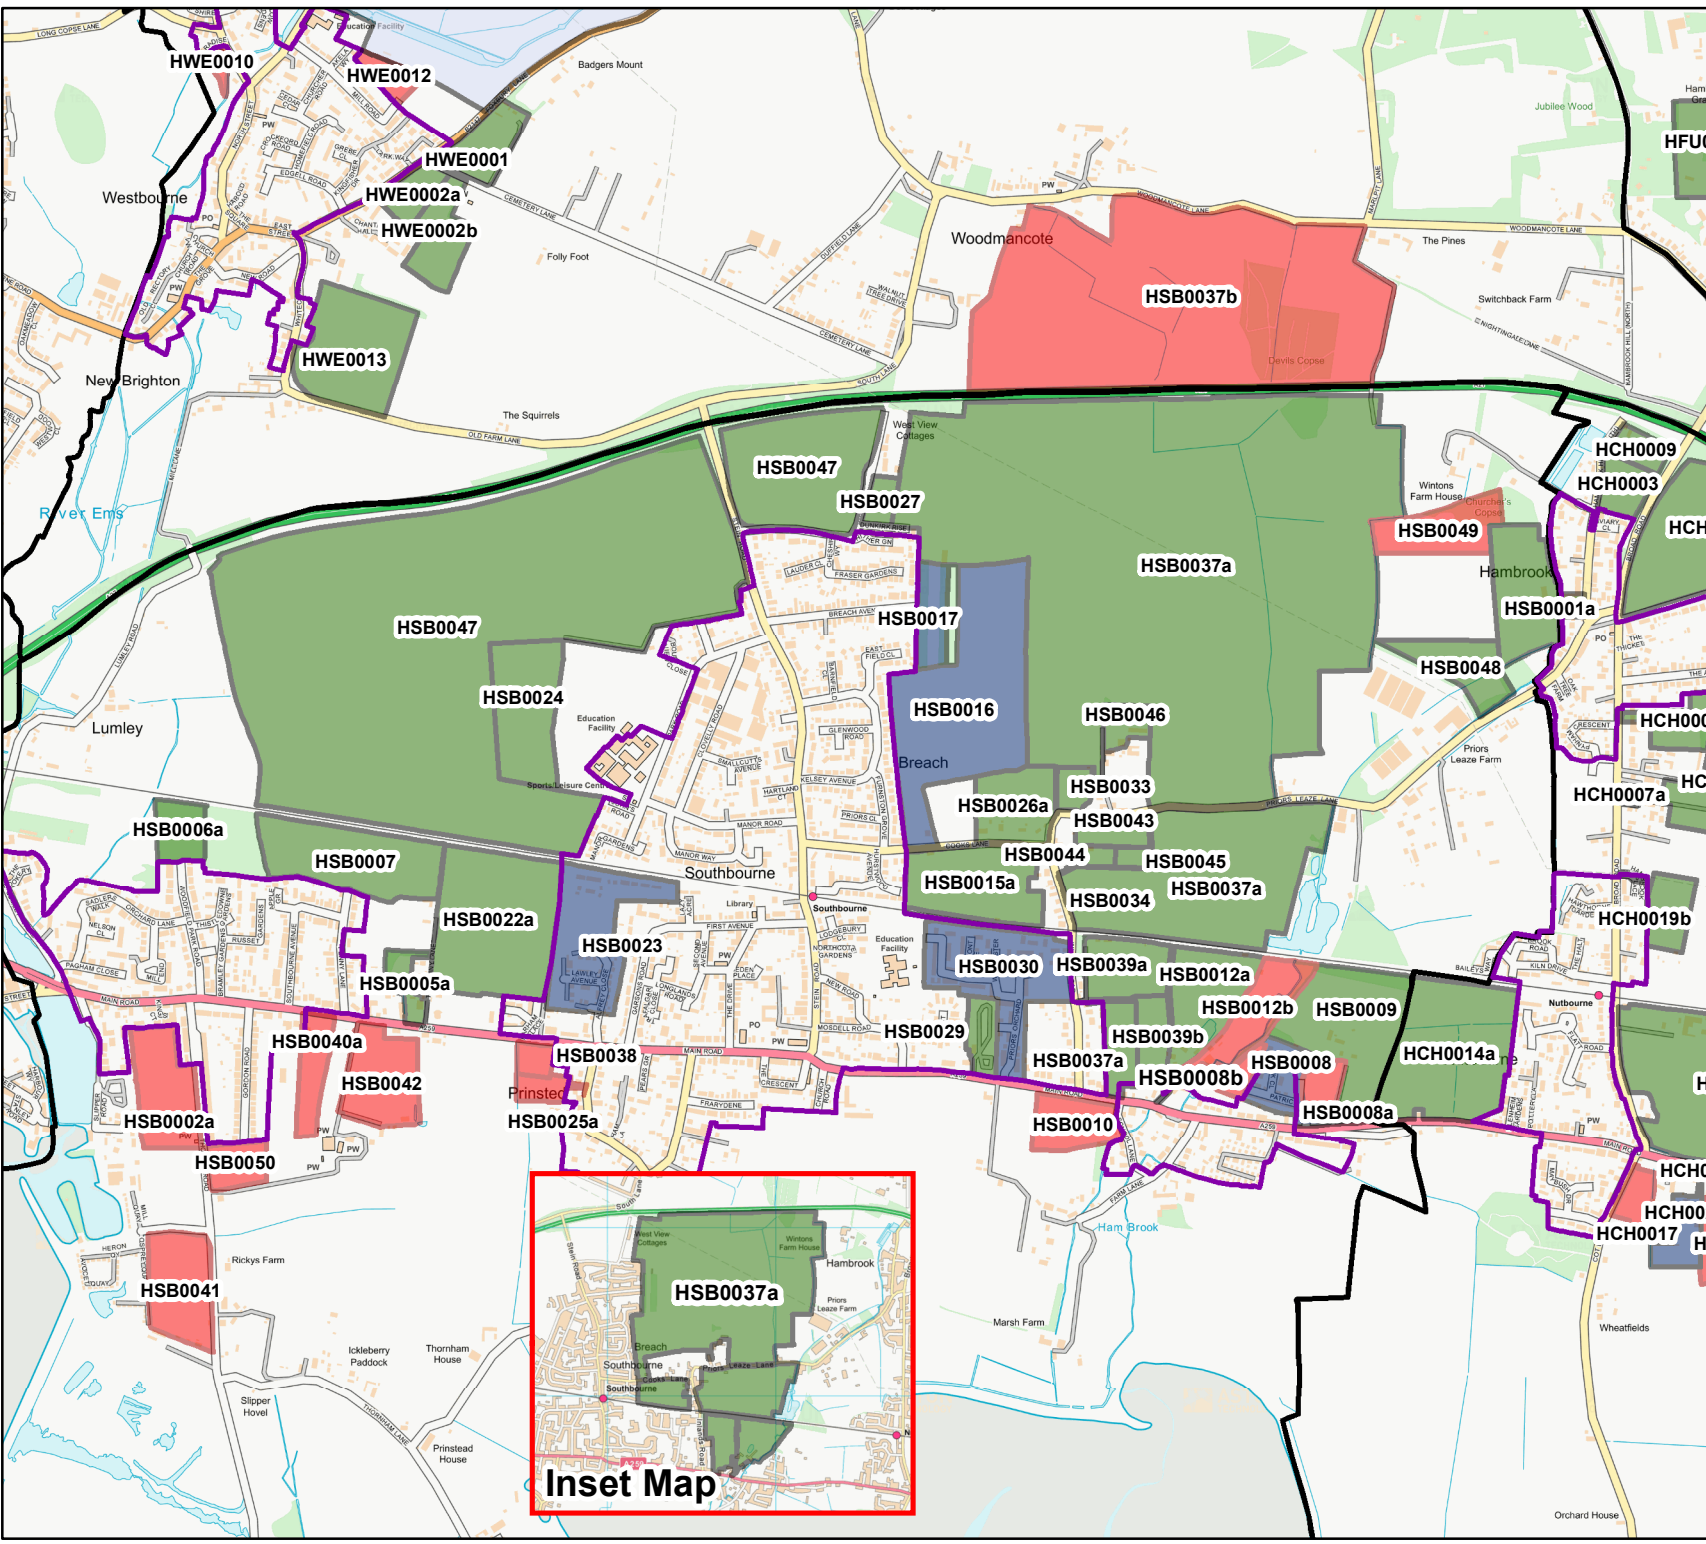

CHICHESTER DISTRICT COUNCIL

Southbourne

Legend

-  SDNP Boundary
-  Settlement boundary
-  Parish boundary
-  Developable
-  Discounted
-  Planning Permission/Under Construction
-  Site Allocation
-  Regeneration Area

Legend note: Please be aware that not all features from the legend may appear in this map, but may occur on other Chichester Local Plan HELAA maps.

Inset Map