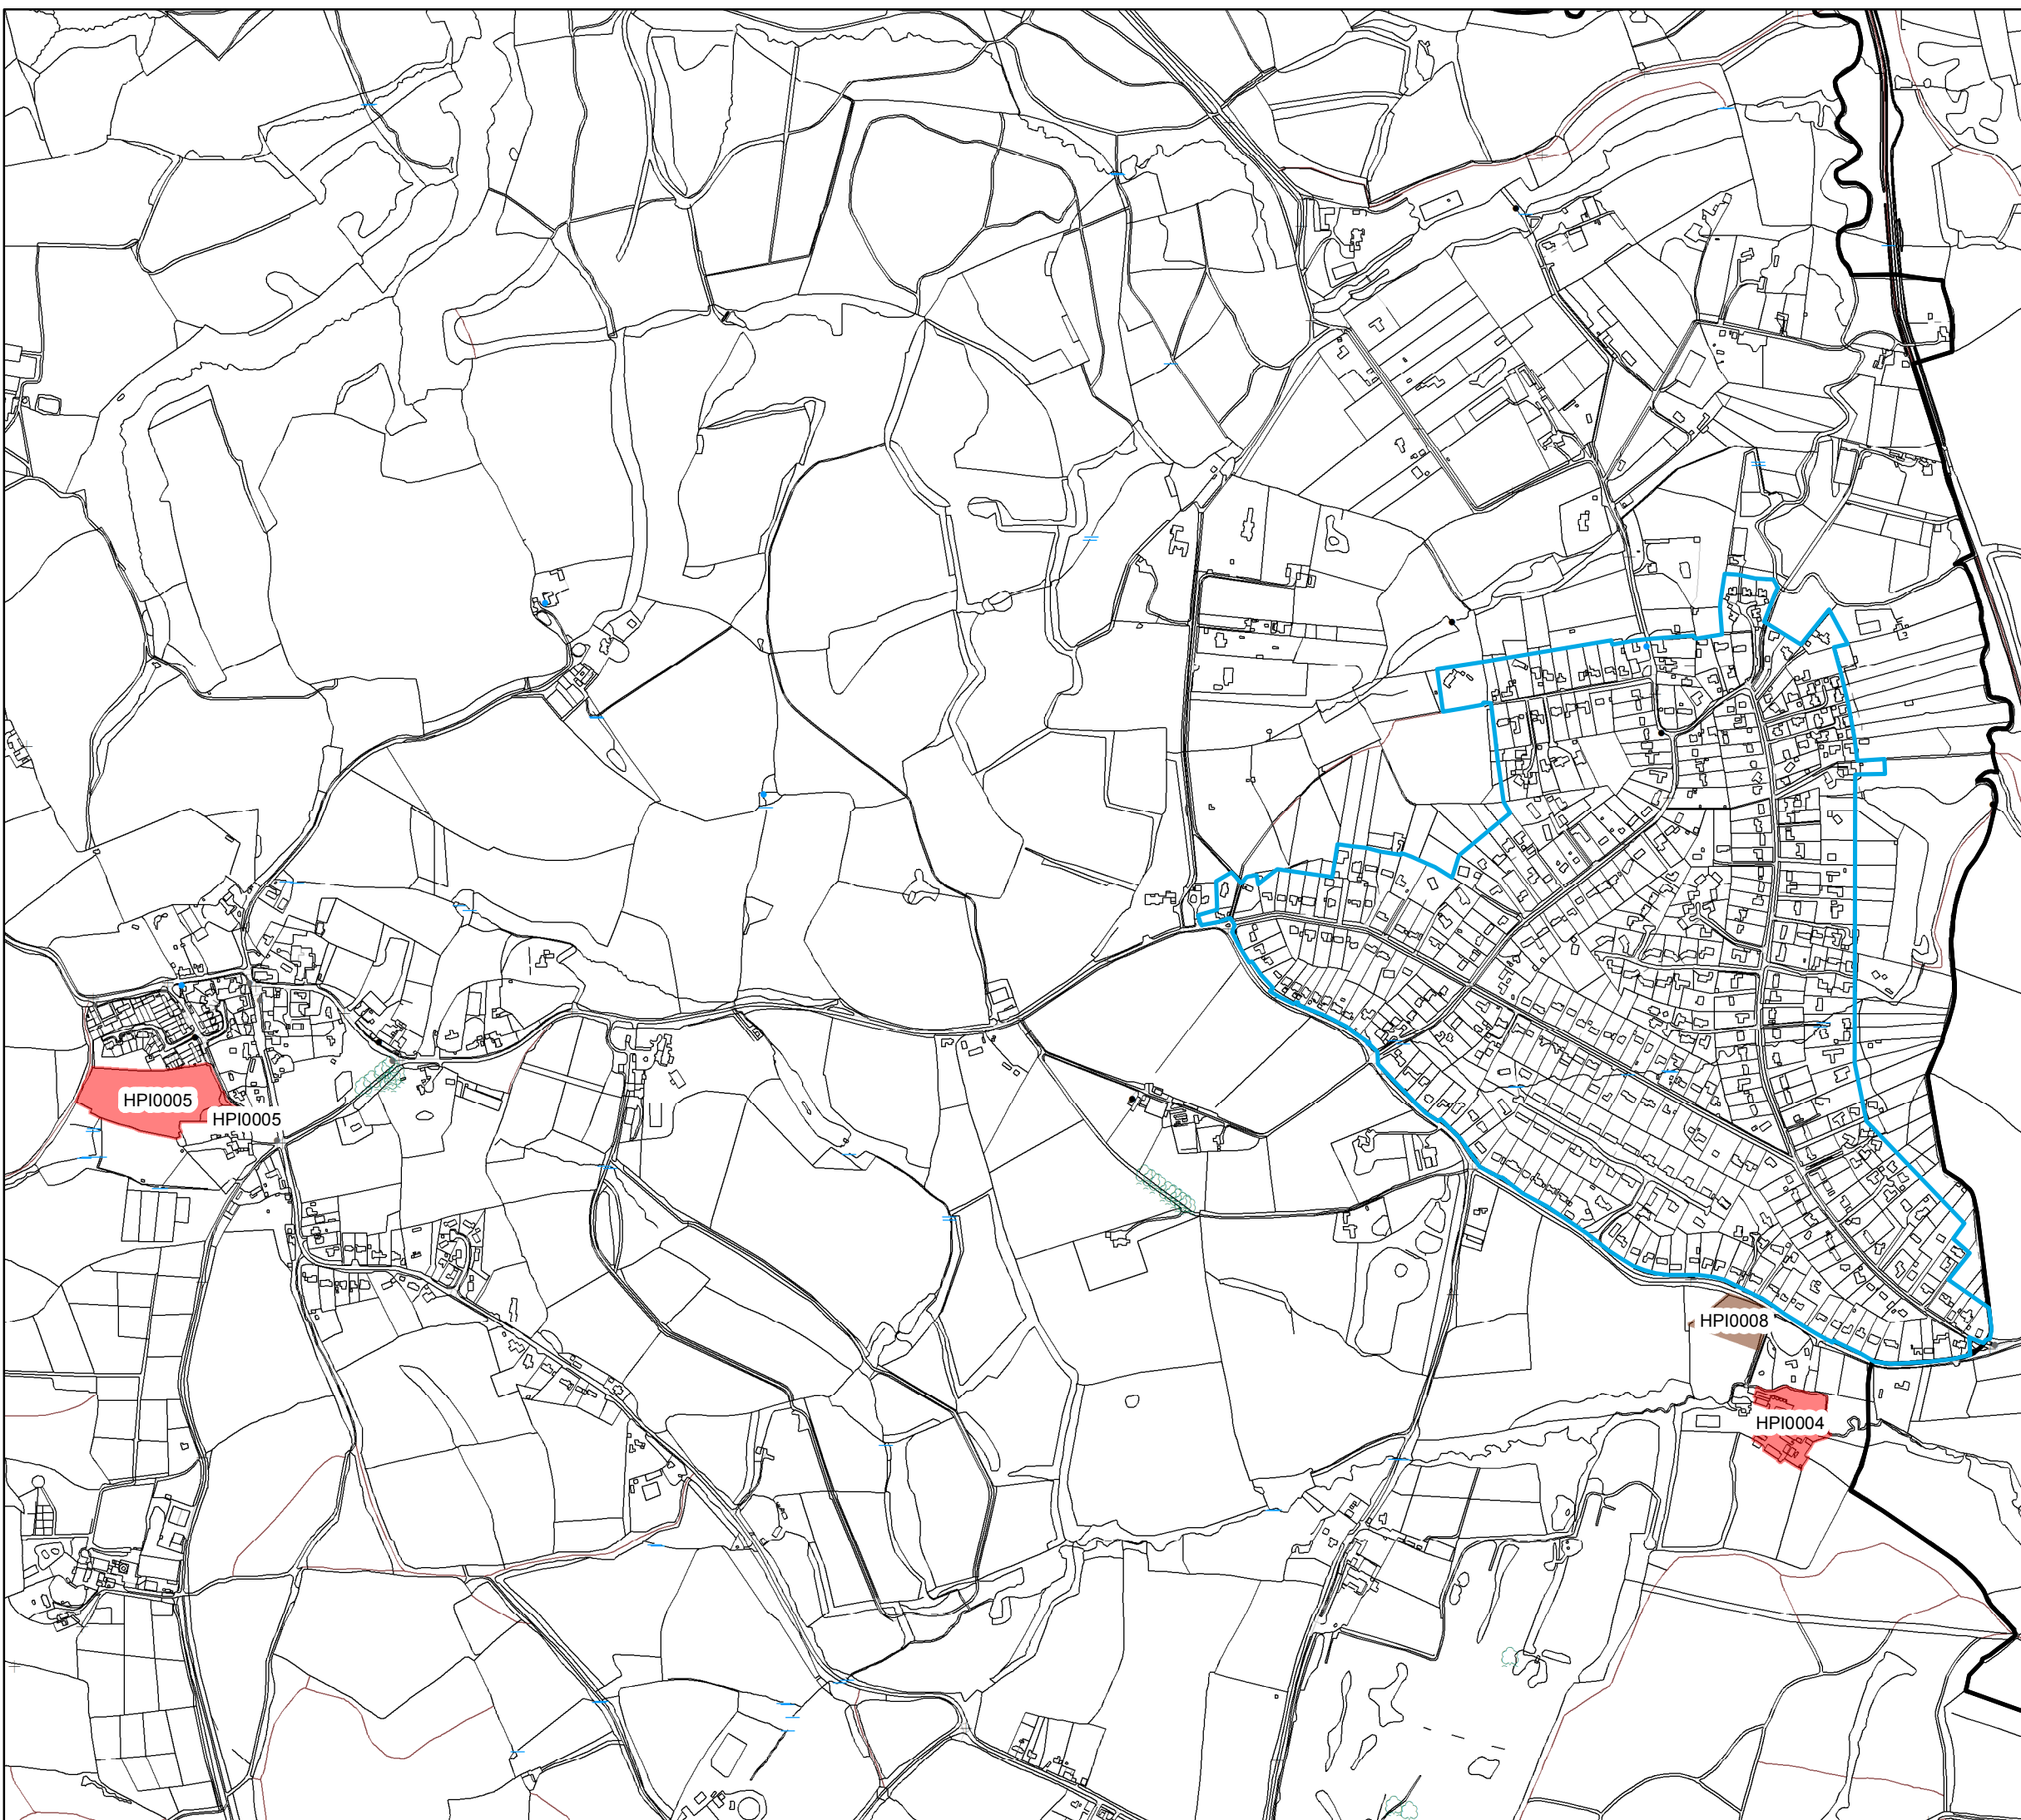

CHICHESTER DISTRICT COUNCIL

Plaistow & Ifold

Legend

Settlement Boundary

Parish boundary

HELAA 2018

Achievable

Rejected

Planning Permission/Under Construction

Site Allocation