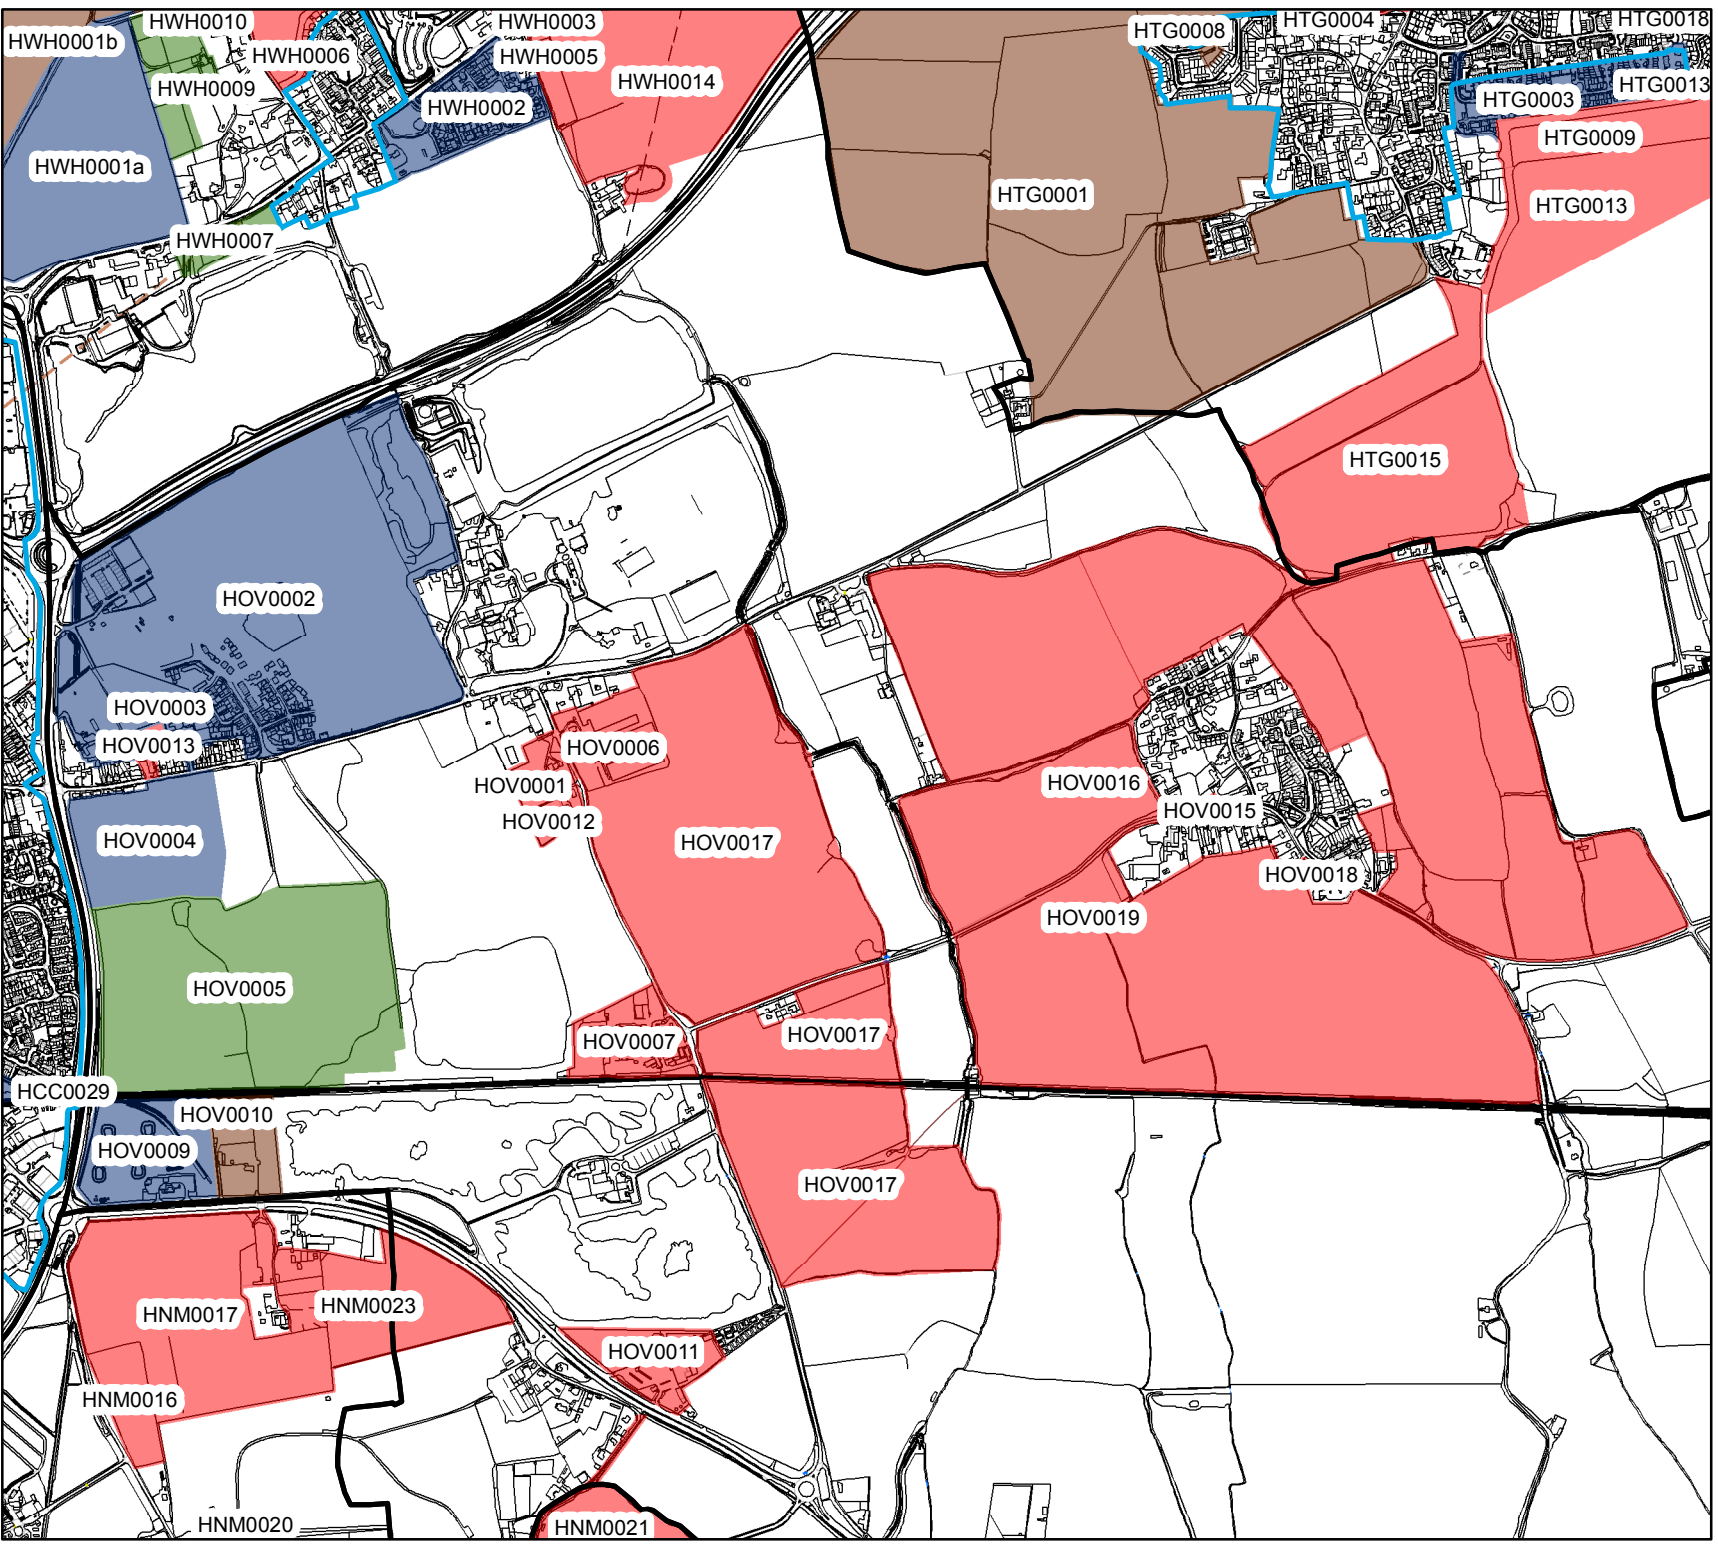

CHICHESTER DISTRICT COUNCIL

Oving

Legend

-  Settlement boundary
-  Parish boundary
- HELAA 2018**
 -  Achievable
 -  Rejected
 -  Planning Permission/Under Construction
 -  Site Allocation

CHICHESTER DISTRICT COUNCIL