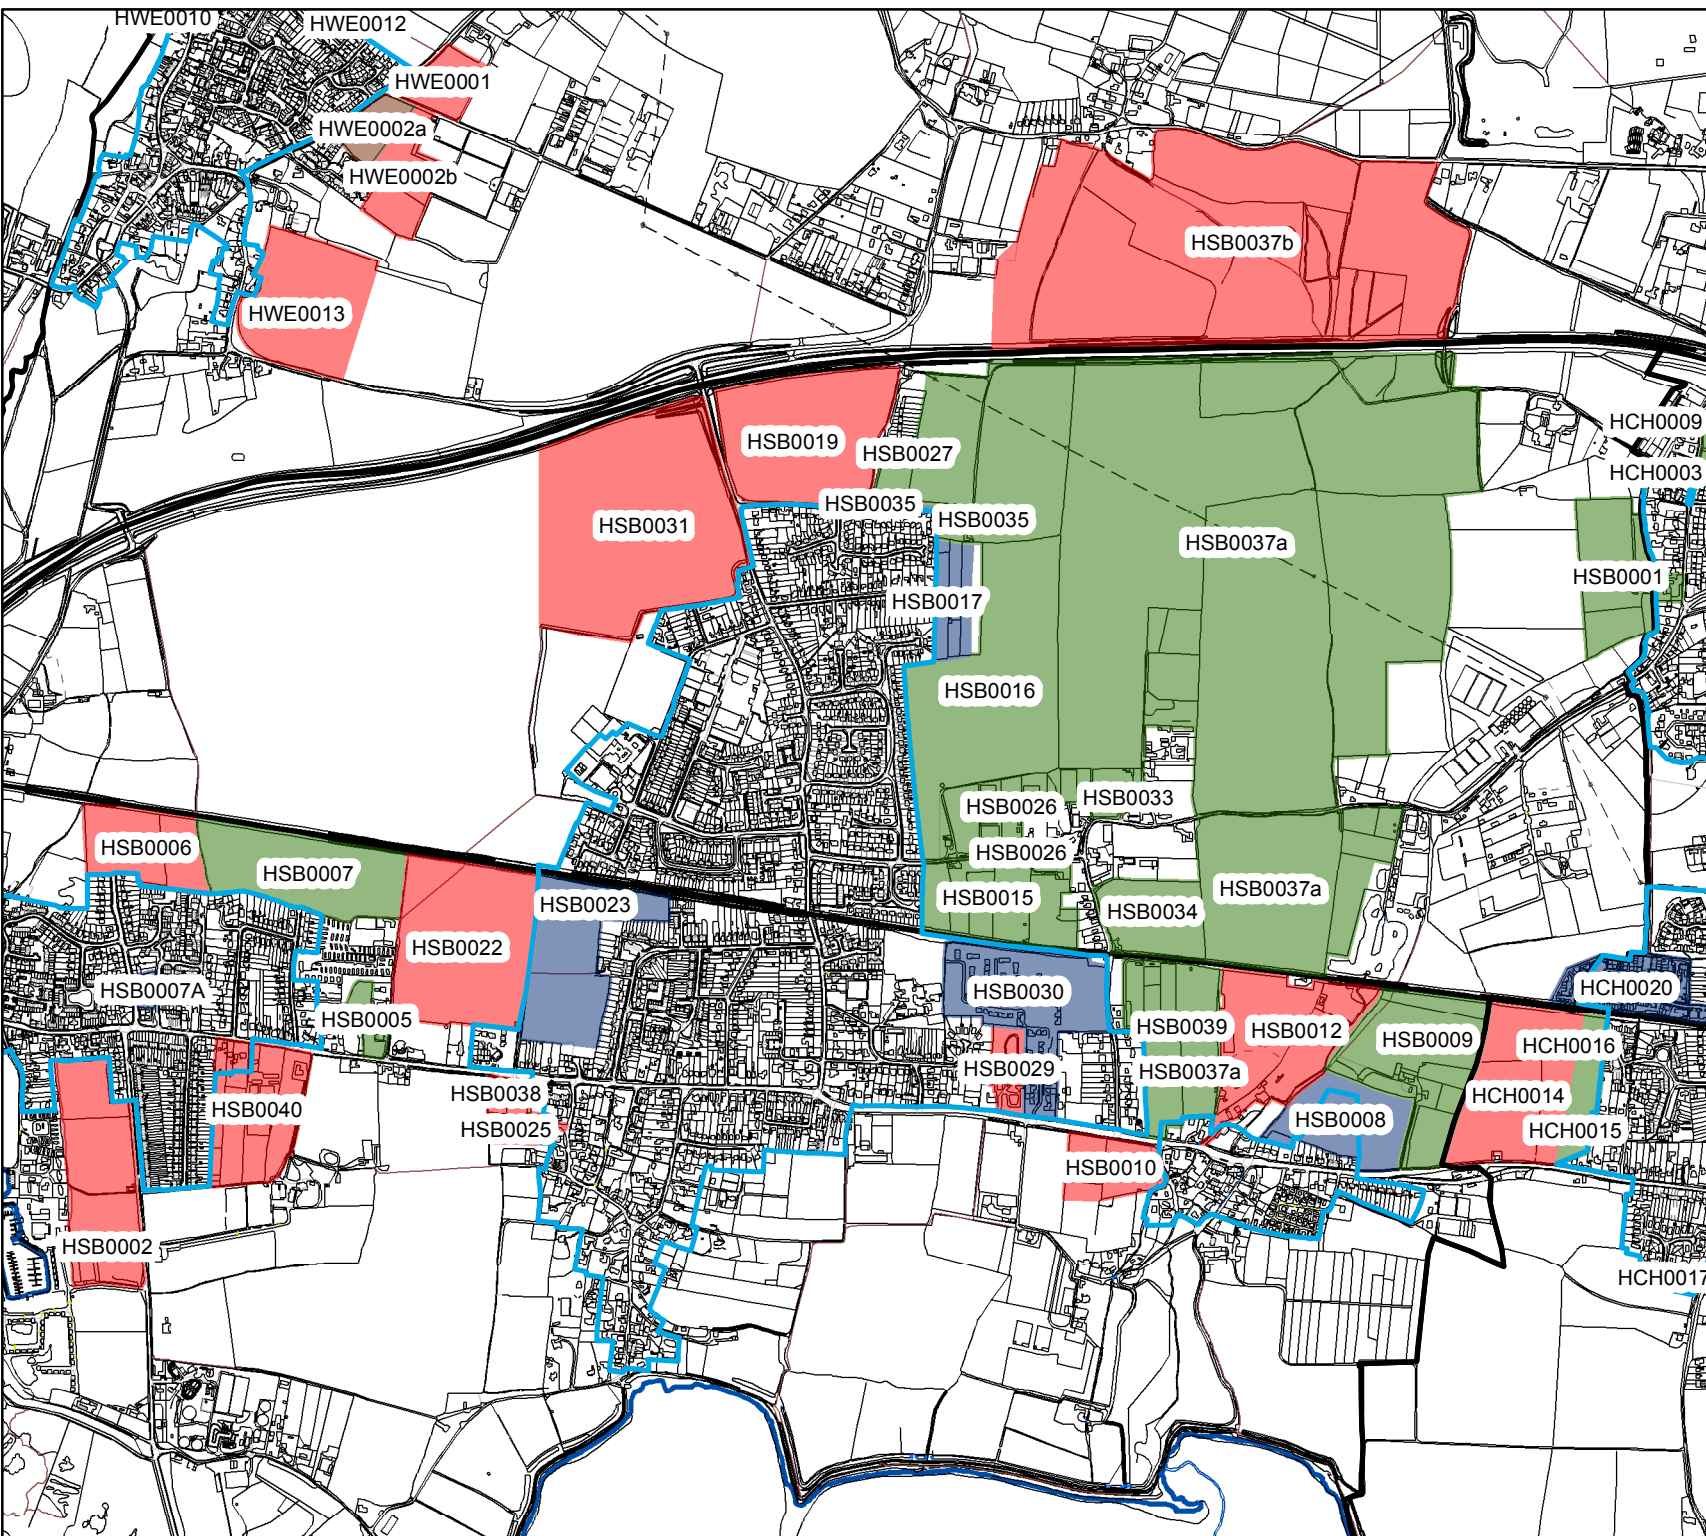

 Planning Permission/Under Construction

 Site Allocation

CHICHESTER DISTRICT COUNCIL

Southbourne

Legend

-  Settlement Boundary
-  Parish boundary
- HELAA 2018**
-  Achievable
-  Rejected
-  Planning Permission/Under Construction
-  Site Allocation