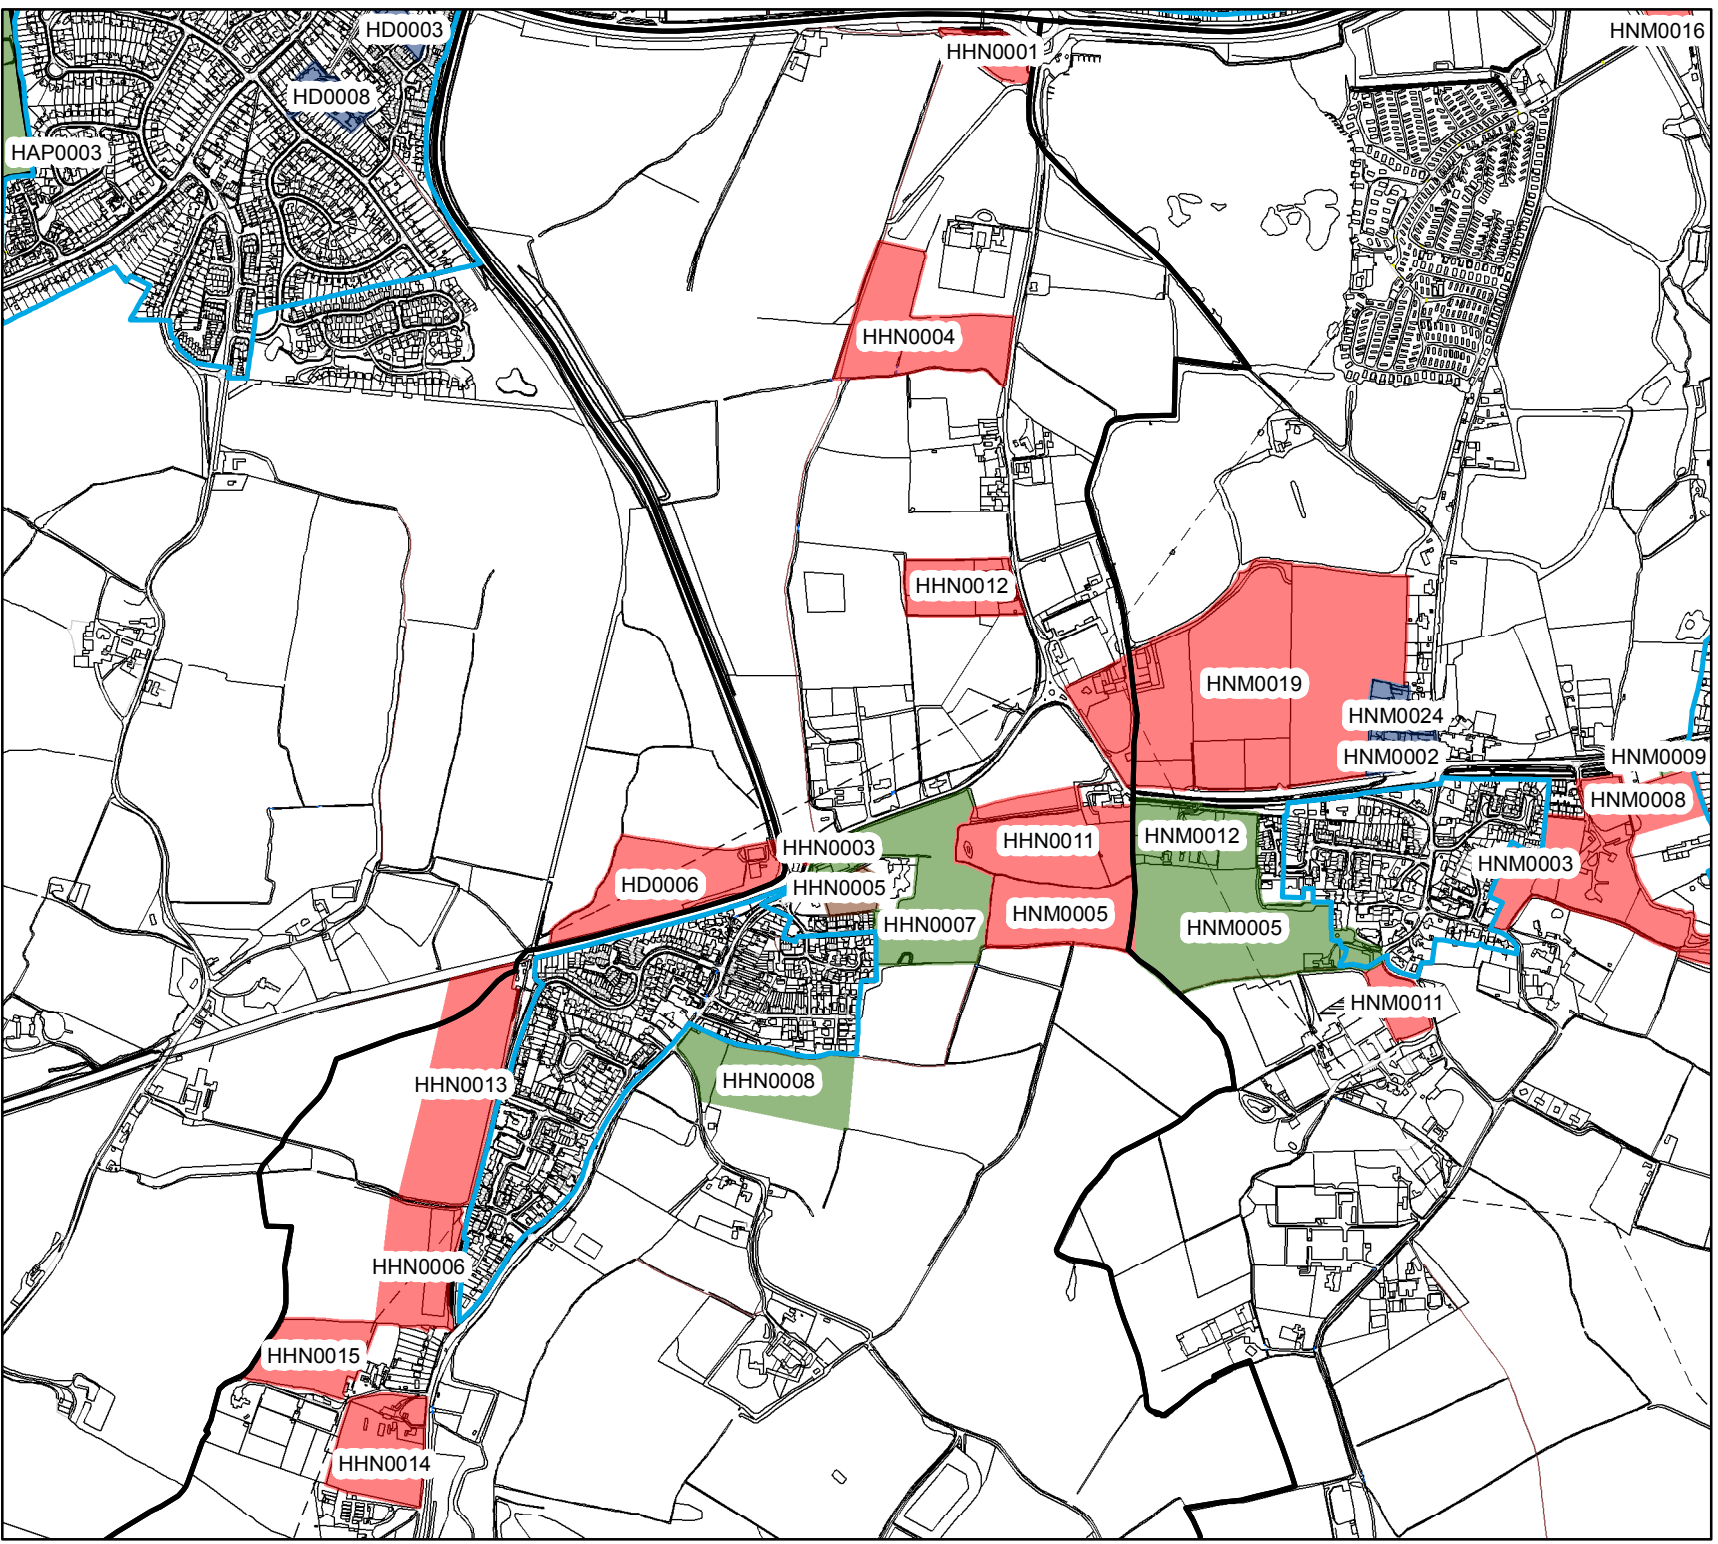

CHICHESTER DISTRICT COUNCIL

Hunston

Legend

-  Settlement Boundary
-  Parish boundary

HELAA 2018

-  Achievable
-  Rejected
-  Planning Permission/Under Construction
-  Site Allocation

CHICHESTER DISTRICT COUNCIL