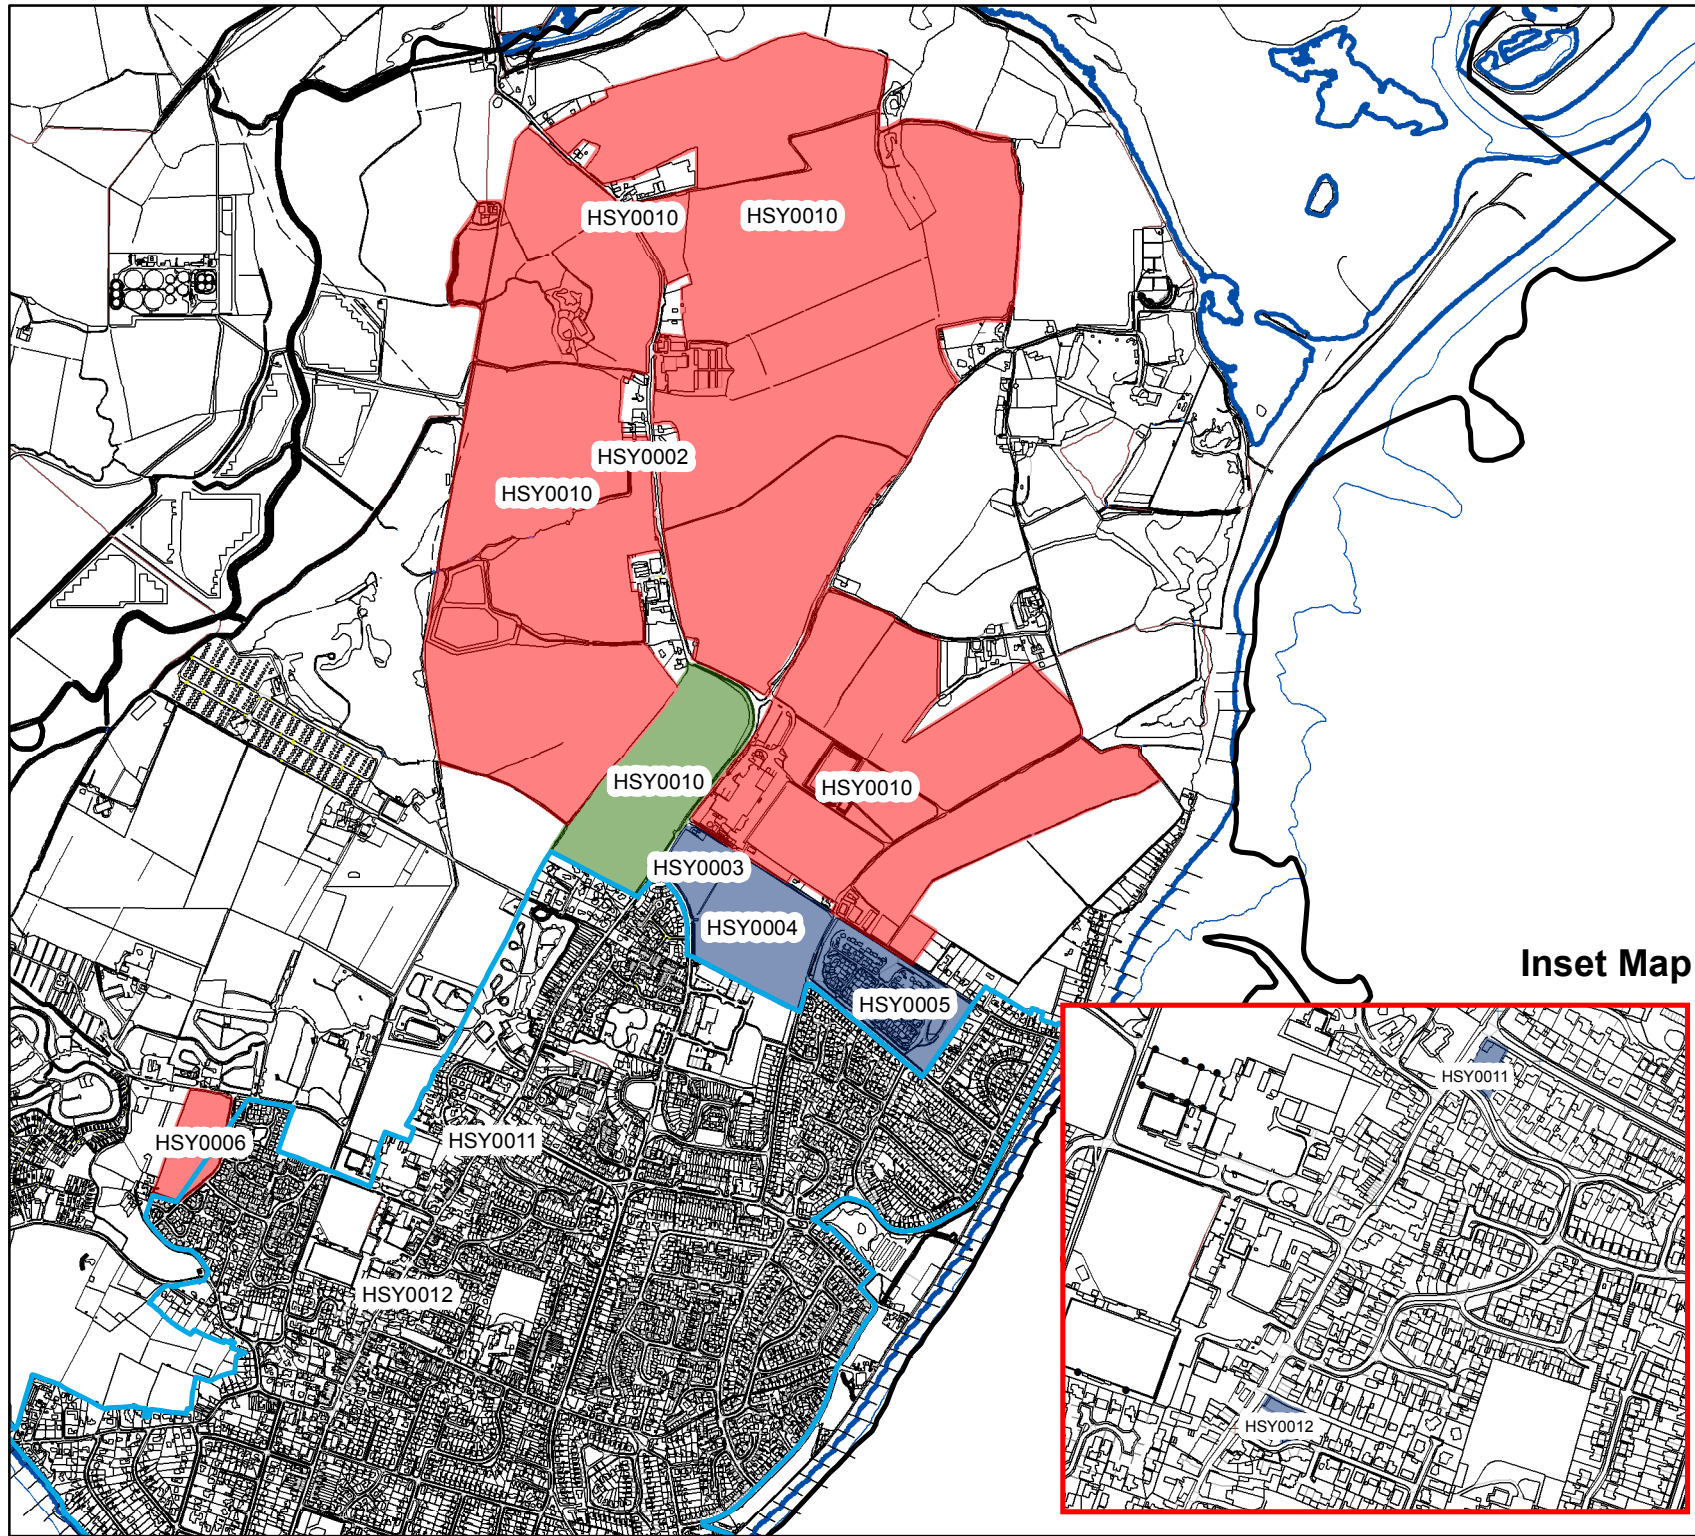

 Site Allocation

CHICHESTER DISTRICT COUNCIL

Selsey

Legend

-  Settlement Boundary
-  Parish boundary
- HELAA 2018**
-  Achievable
-  Rejected
-  Planning Permission/Under Construction
-  Site Allocation

Inset Map