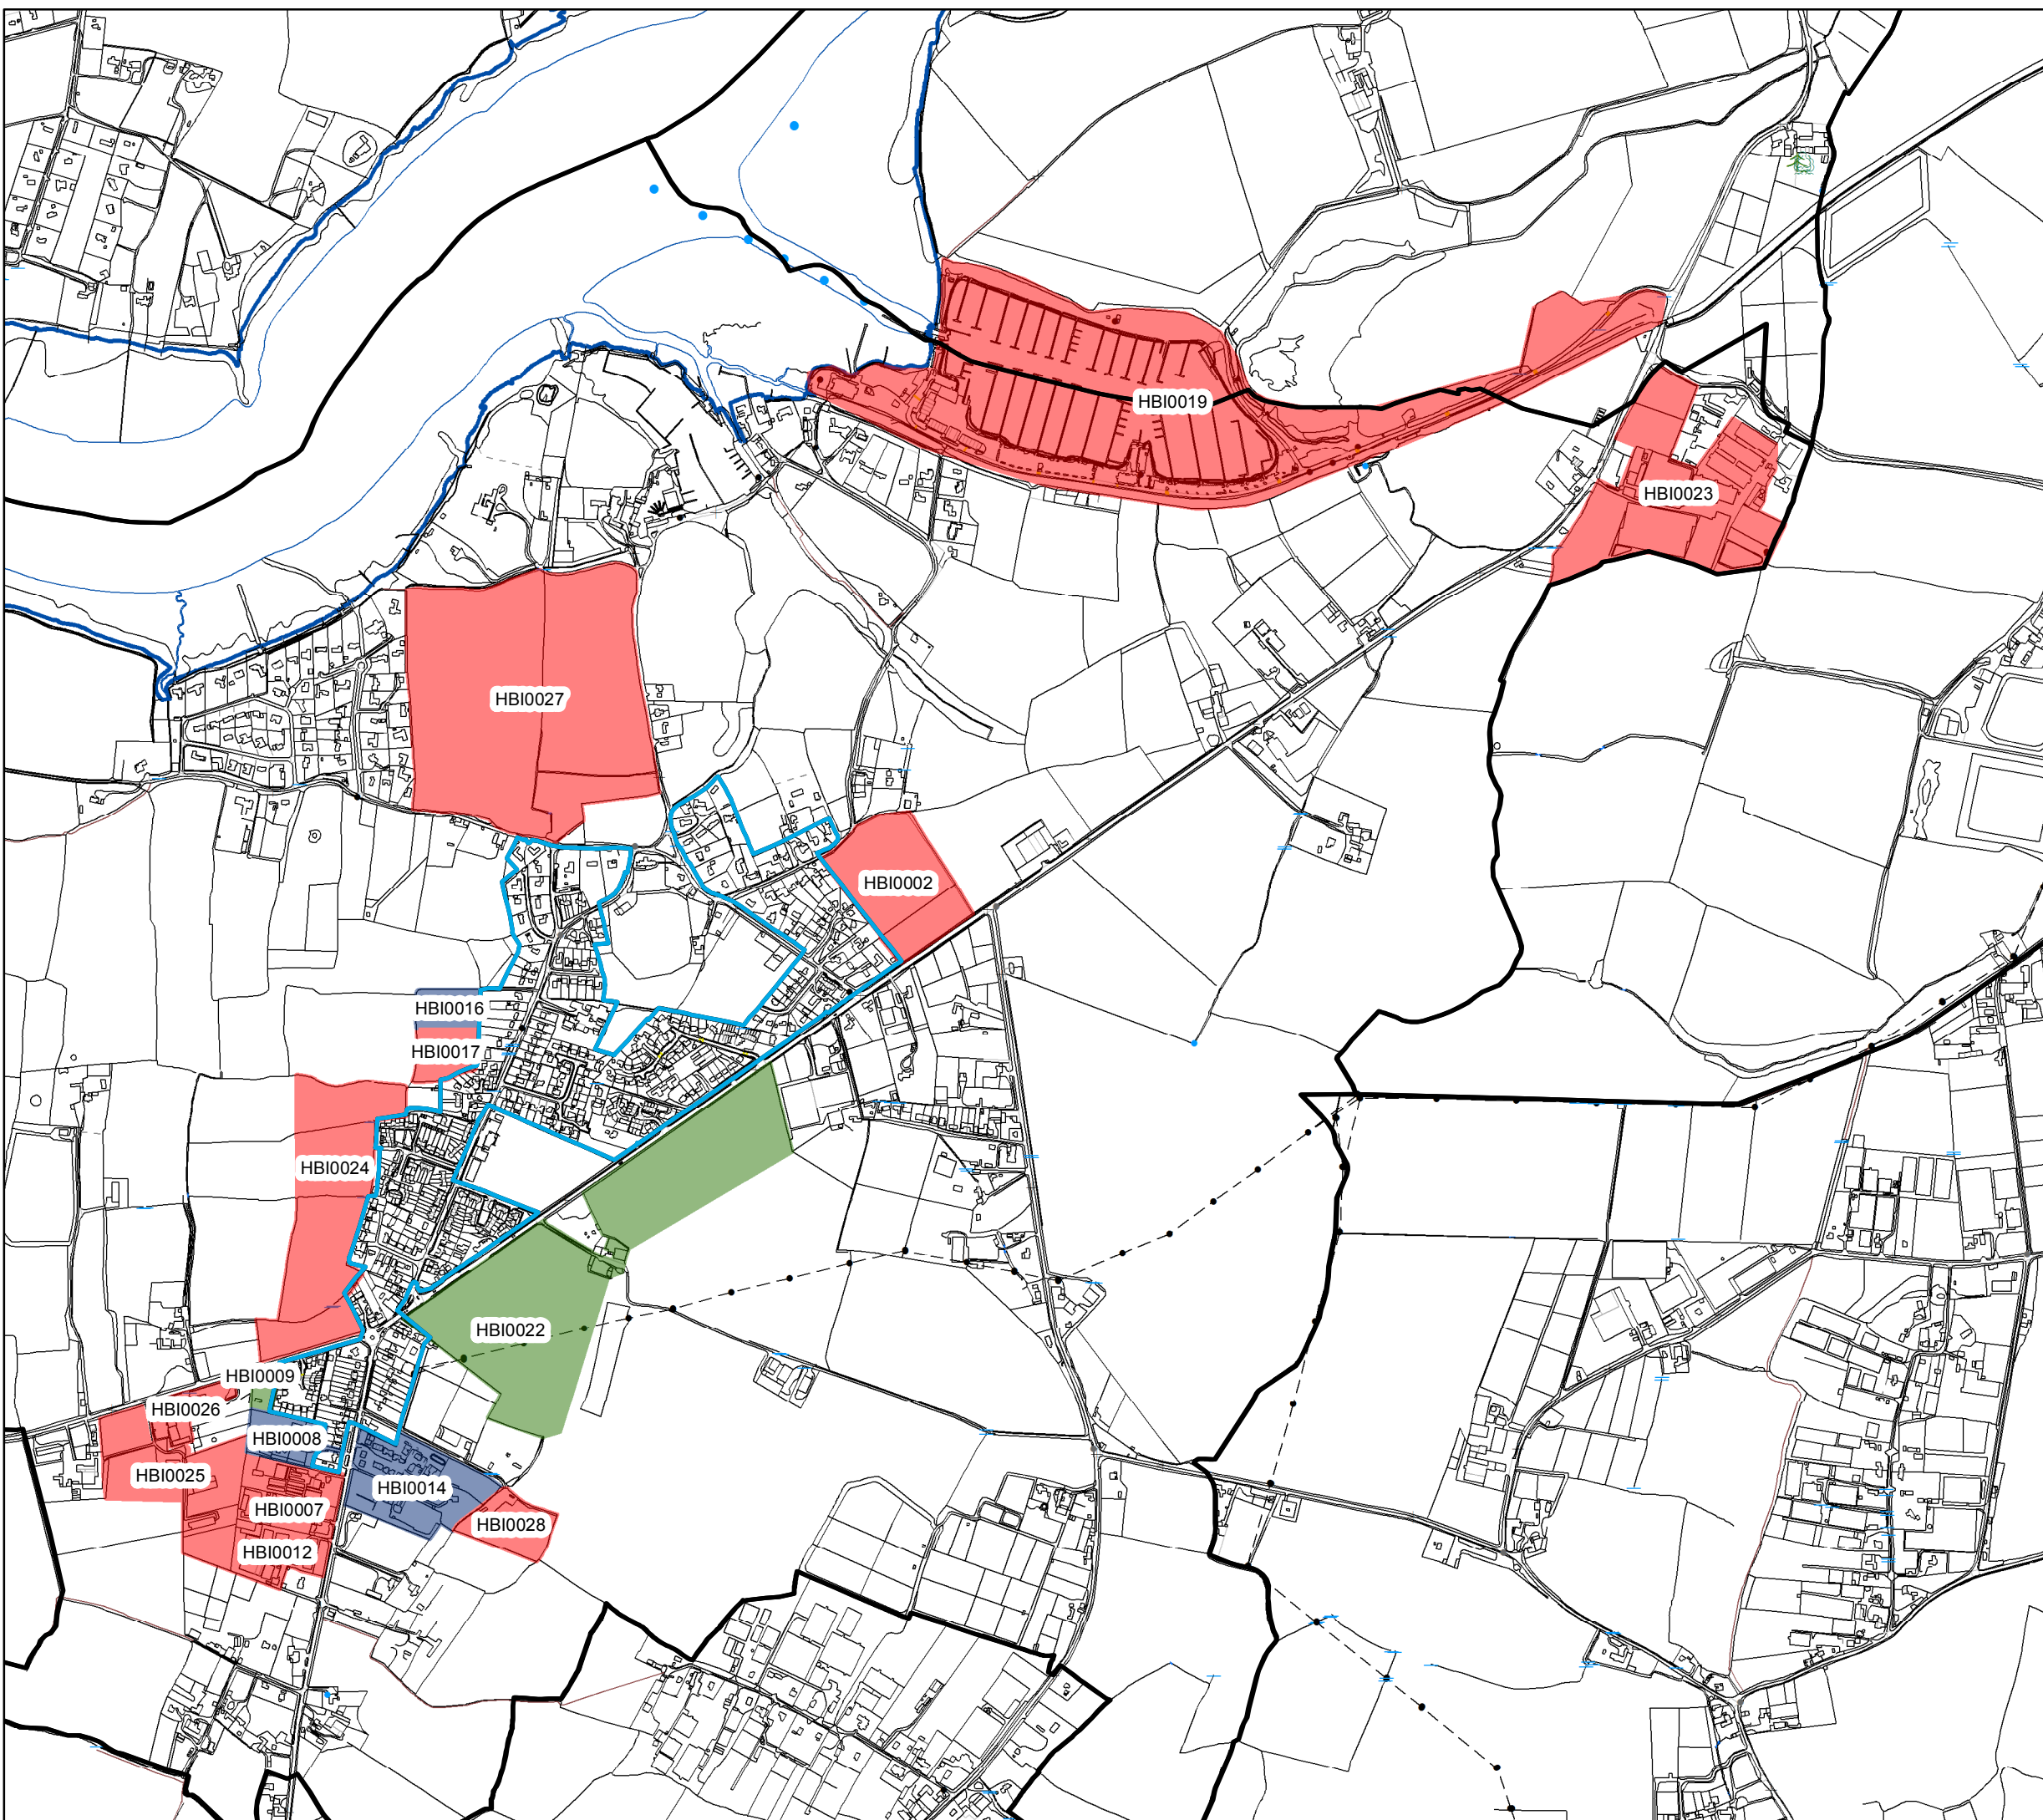

Legend

 Settlement boundary

 Parish boundary

HELAA 2018

 Achievable

 Rejected

 Planning Permission/Under Construction

 Site Allocation

 Planning Permission/Under Construction

 Site Allocation

Inset Map

CHICHESTER DISTRICT COUNCIL

Boxgrove

Legend

 Settlement Boundary

 Parish boundary