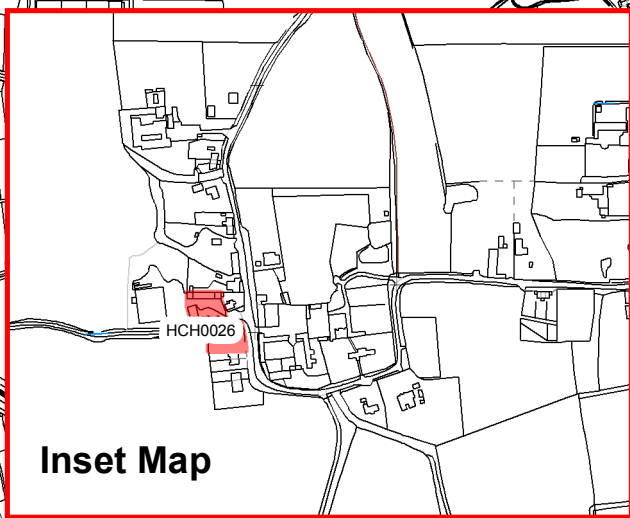

-  Settlement Boundary
-  Parish boundary
- HELAA 2018**
-  Achievable
-  Rejected
-  Planning Permission/Under Construction
-  Site Allocation

CHICHESTER DISTRICT COUNCIL

Chidham & Hambrook

Legend

-  Settlement Boundary
-  Parish boundary
- HELAA 2018**
-  Achievable
-  Rejected
-  Planning Permission/Under Construction
-  Site Allocation