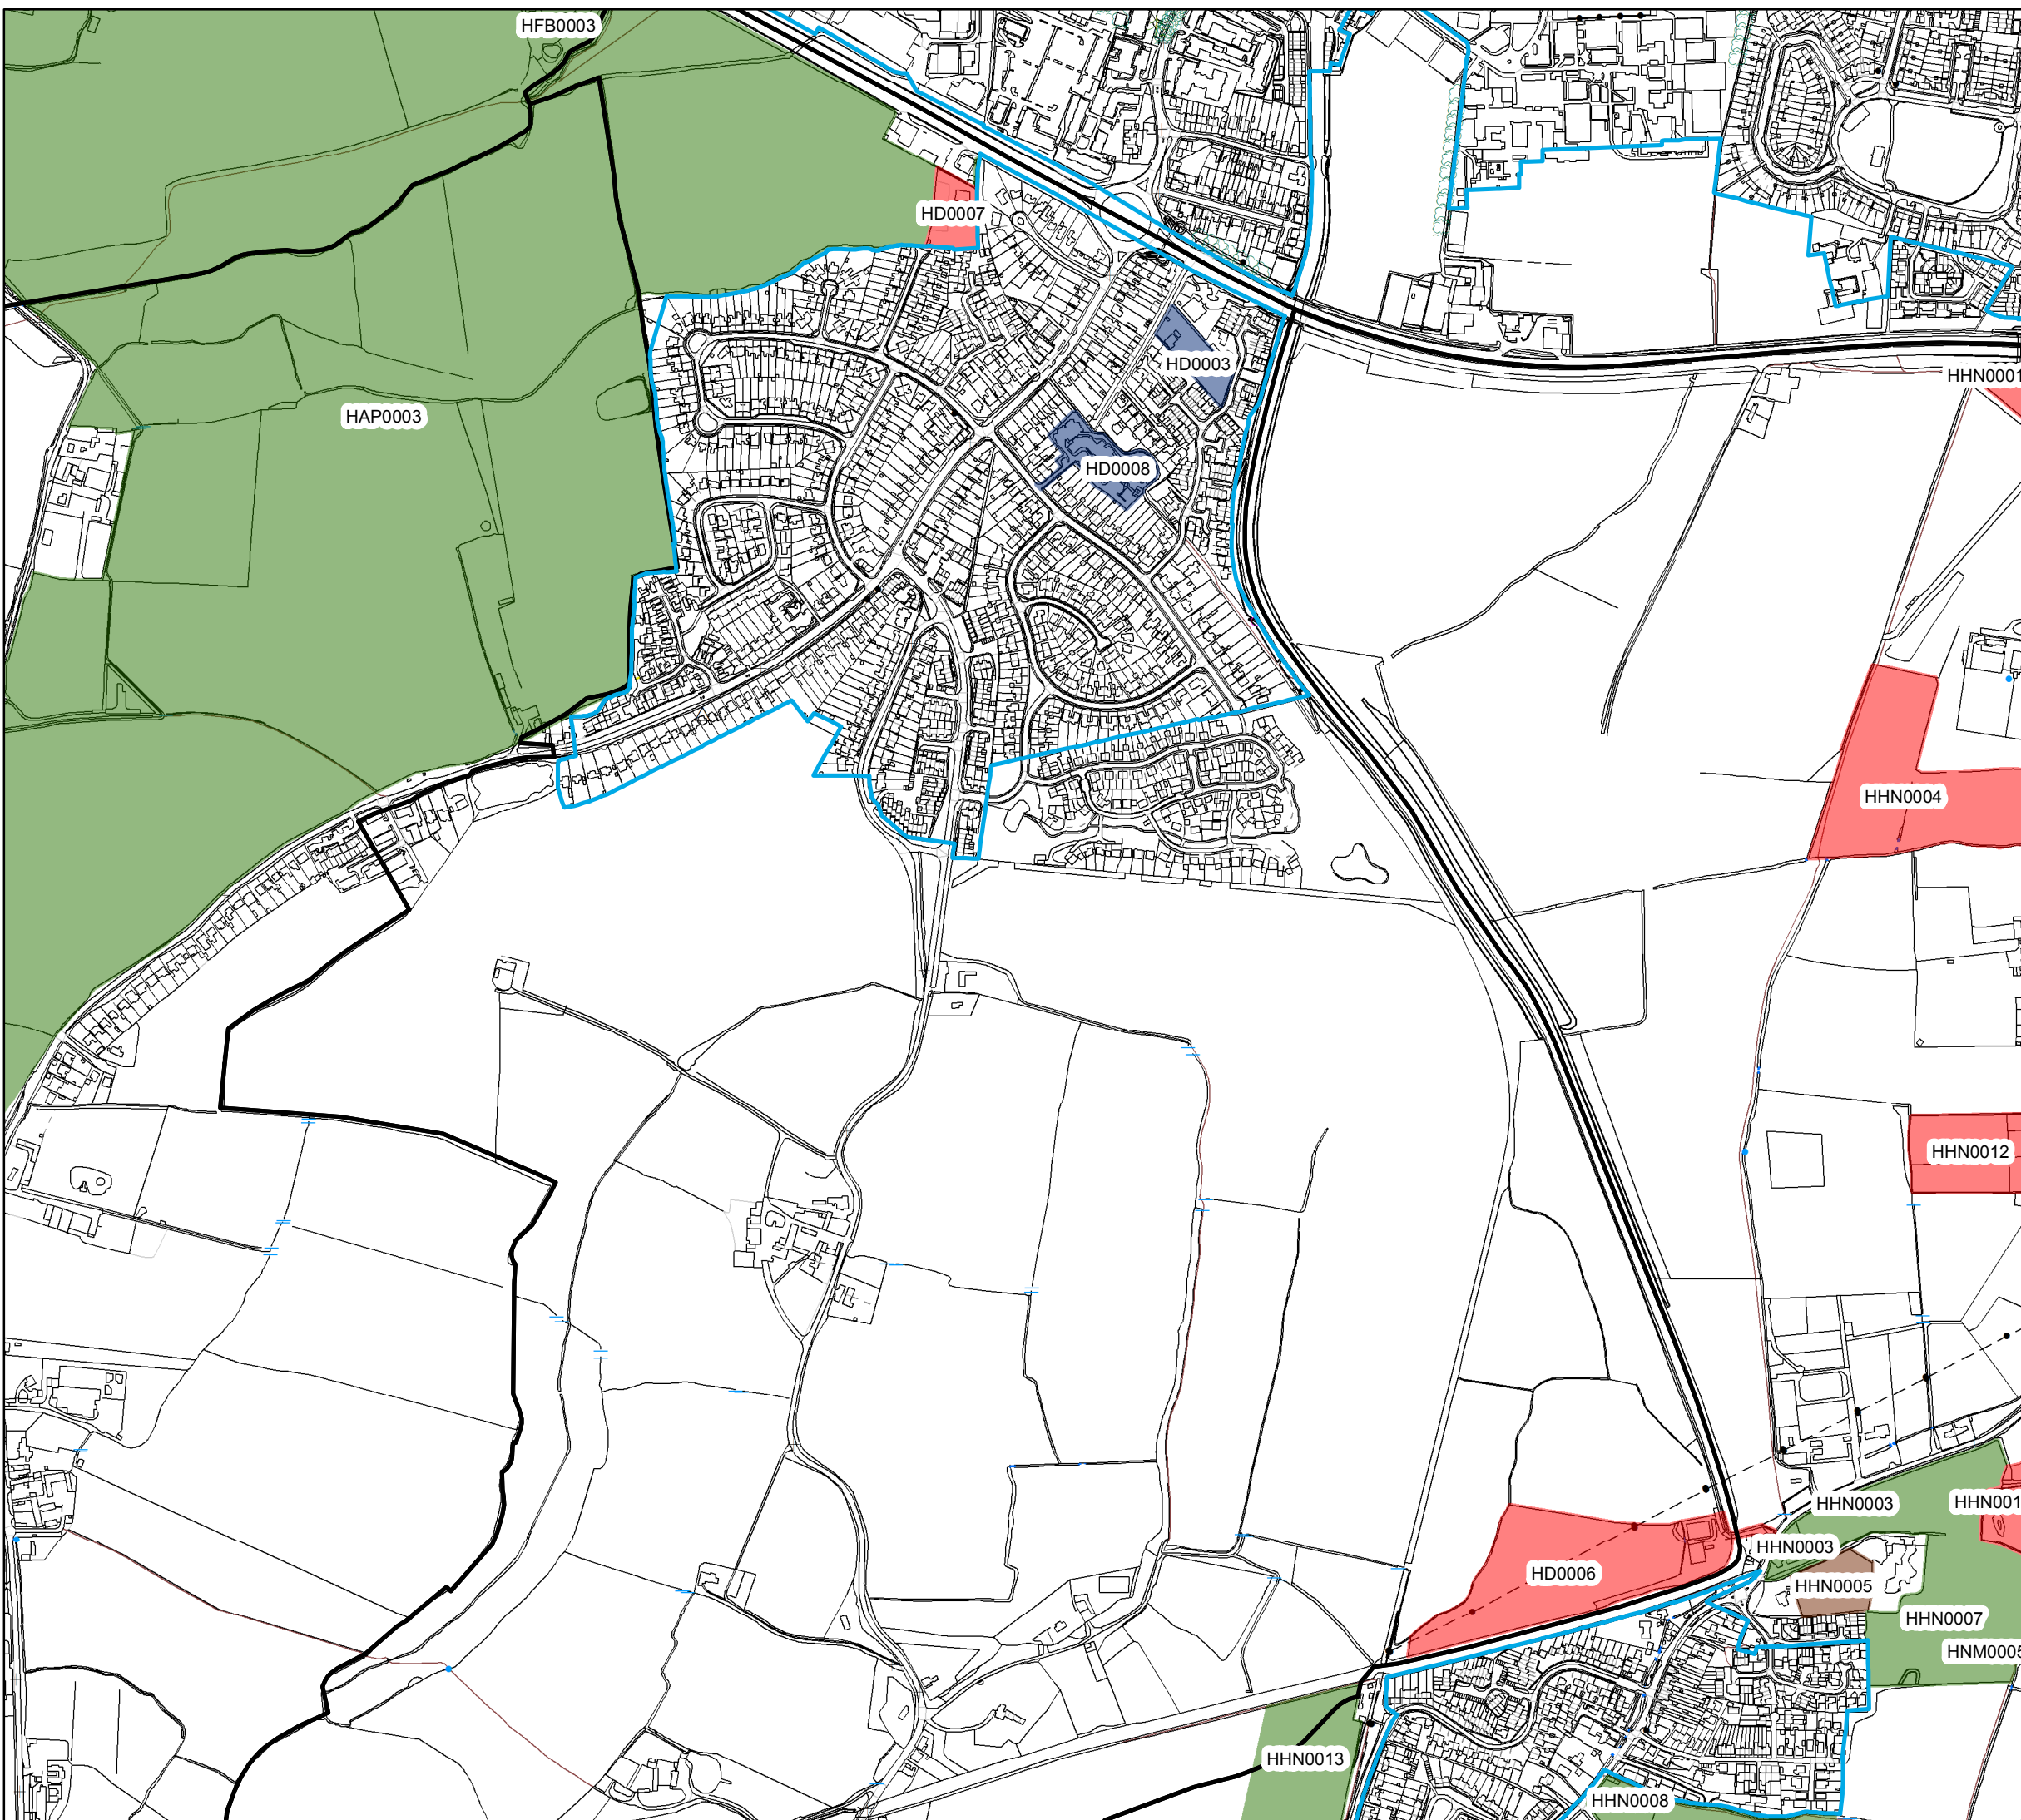

CHICHESTER DISTRICT COUNCIL

Donnington

Legend

- Settlement Boundary
- Parish boundary
- **HELAA 2018**
- Achievable
- Rejected
- Planning Permission/Under Construction
- Site Allocation