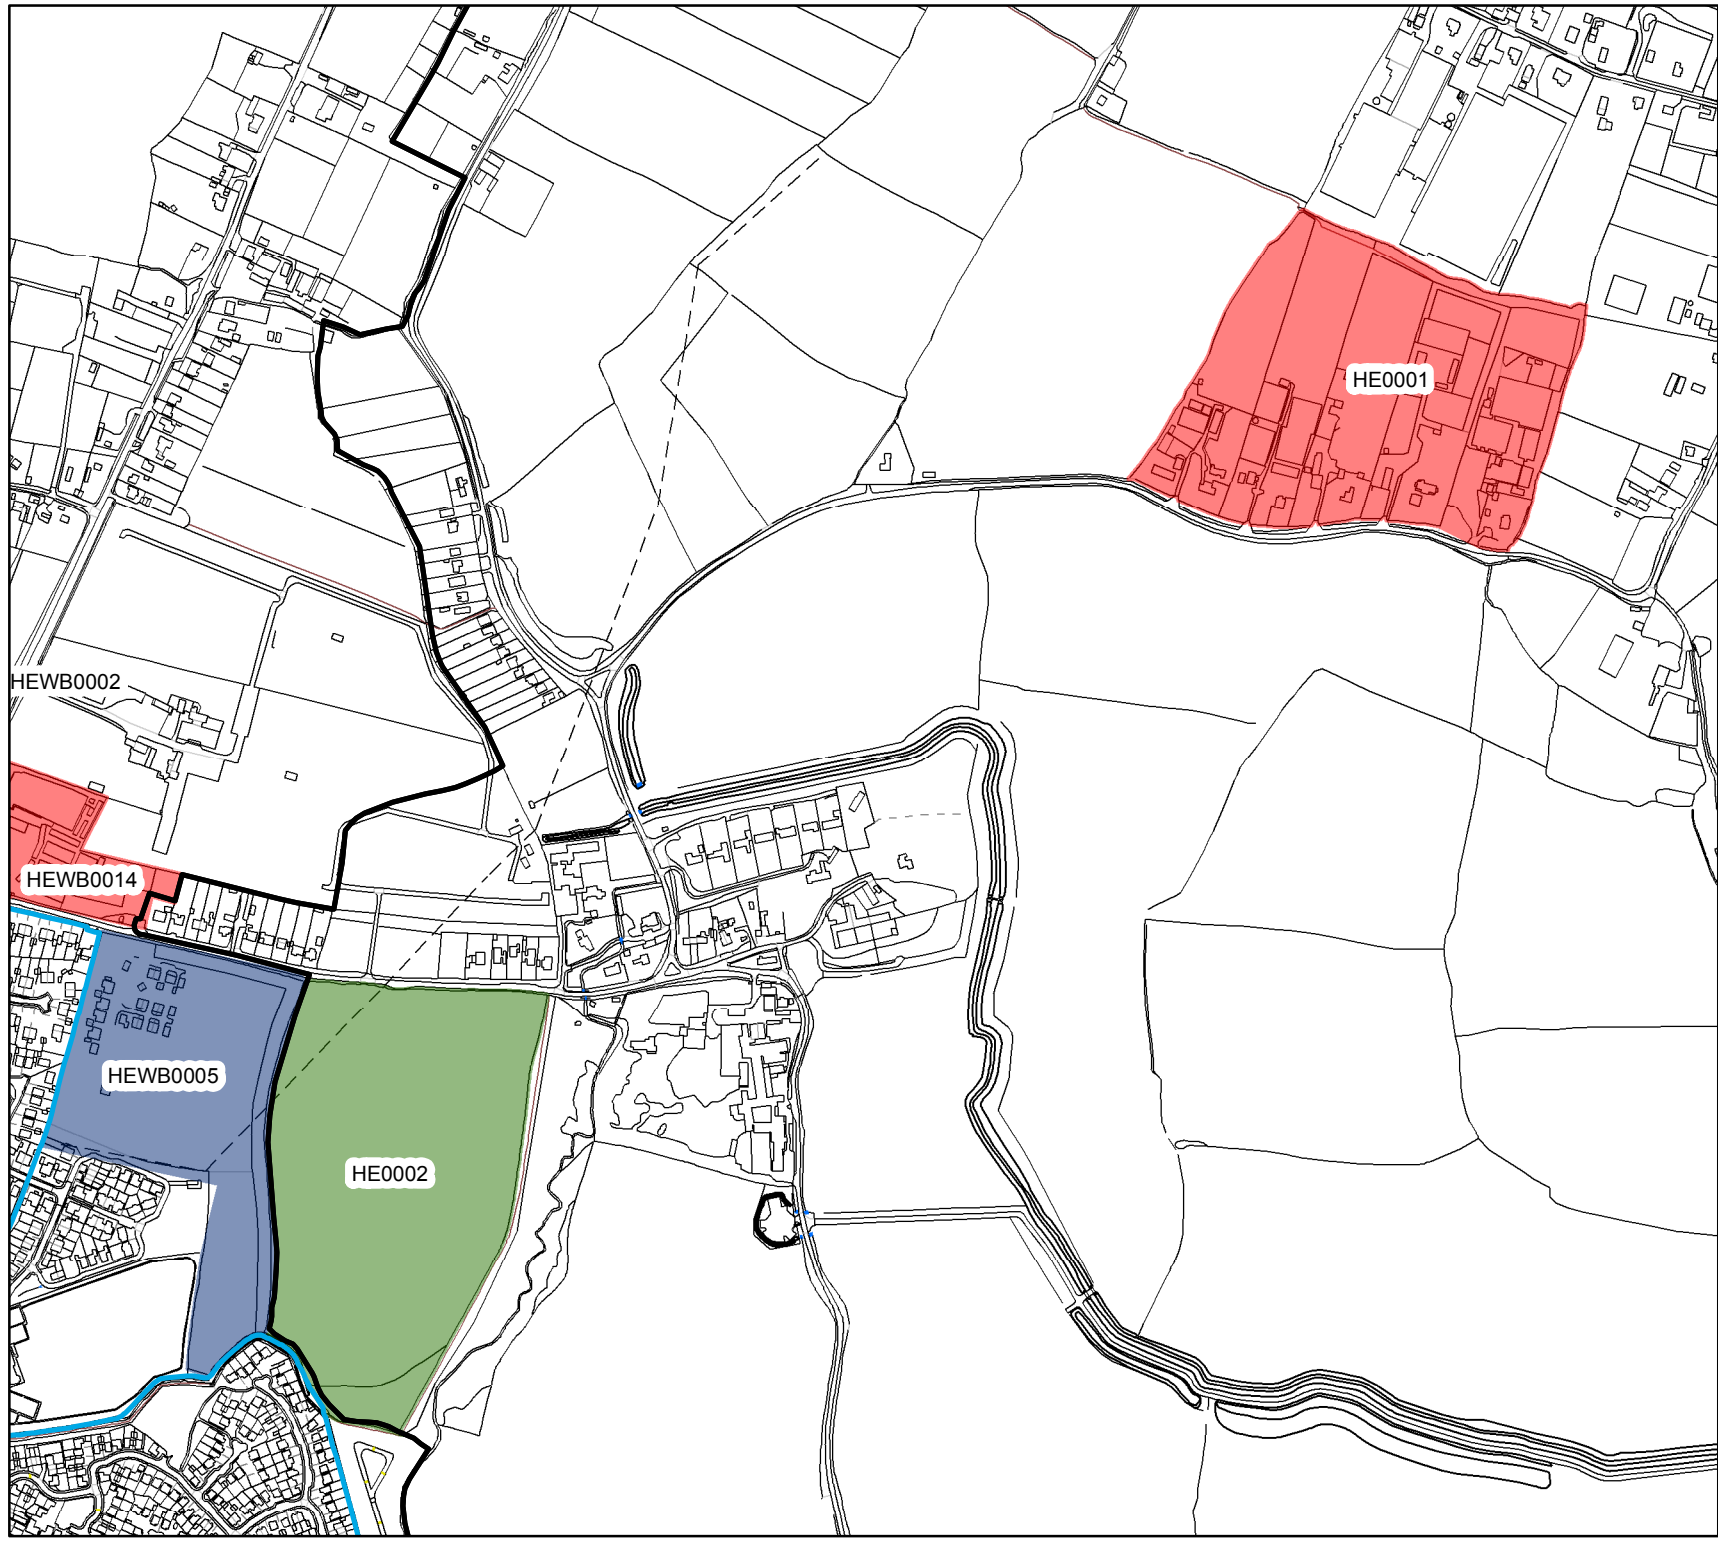

Earnley

Legend

-  Settlement Boundary
-  Parish boundary

HELAA 2018

-  Achievable
-  Rejected
-  Planning Permission/Under Construction
-  Site Allocation

CHICHESTER DISTRICT COUNCIL

East Wittering & Bracklesham