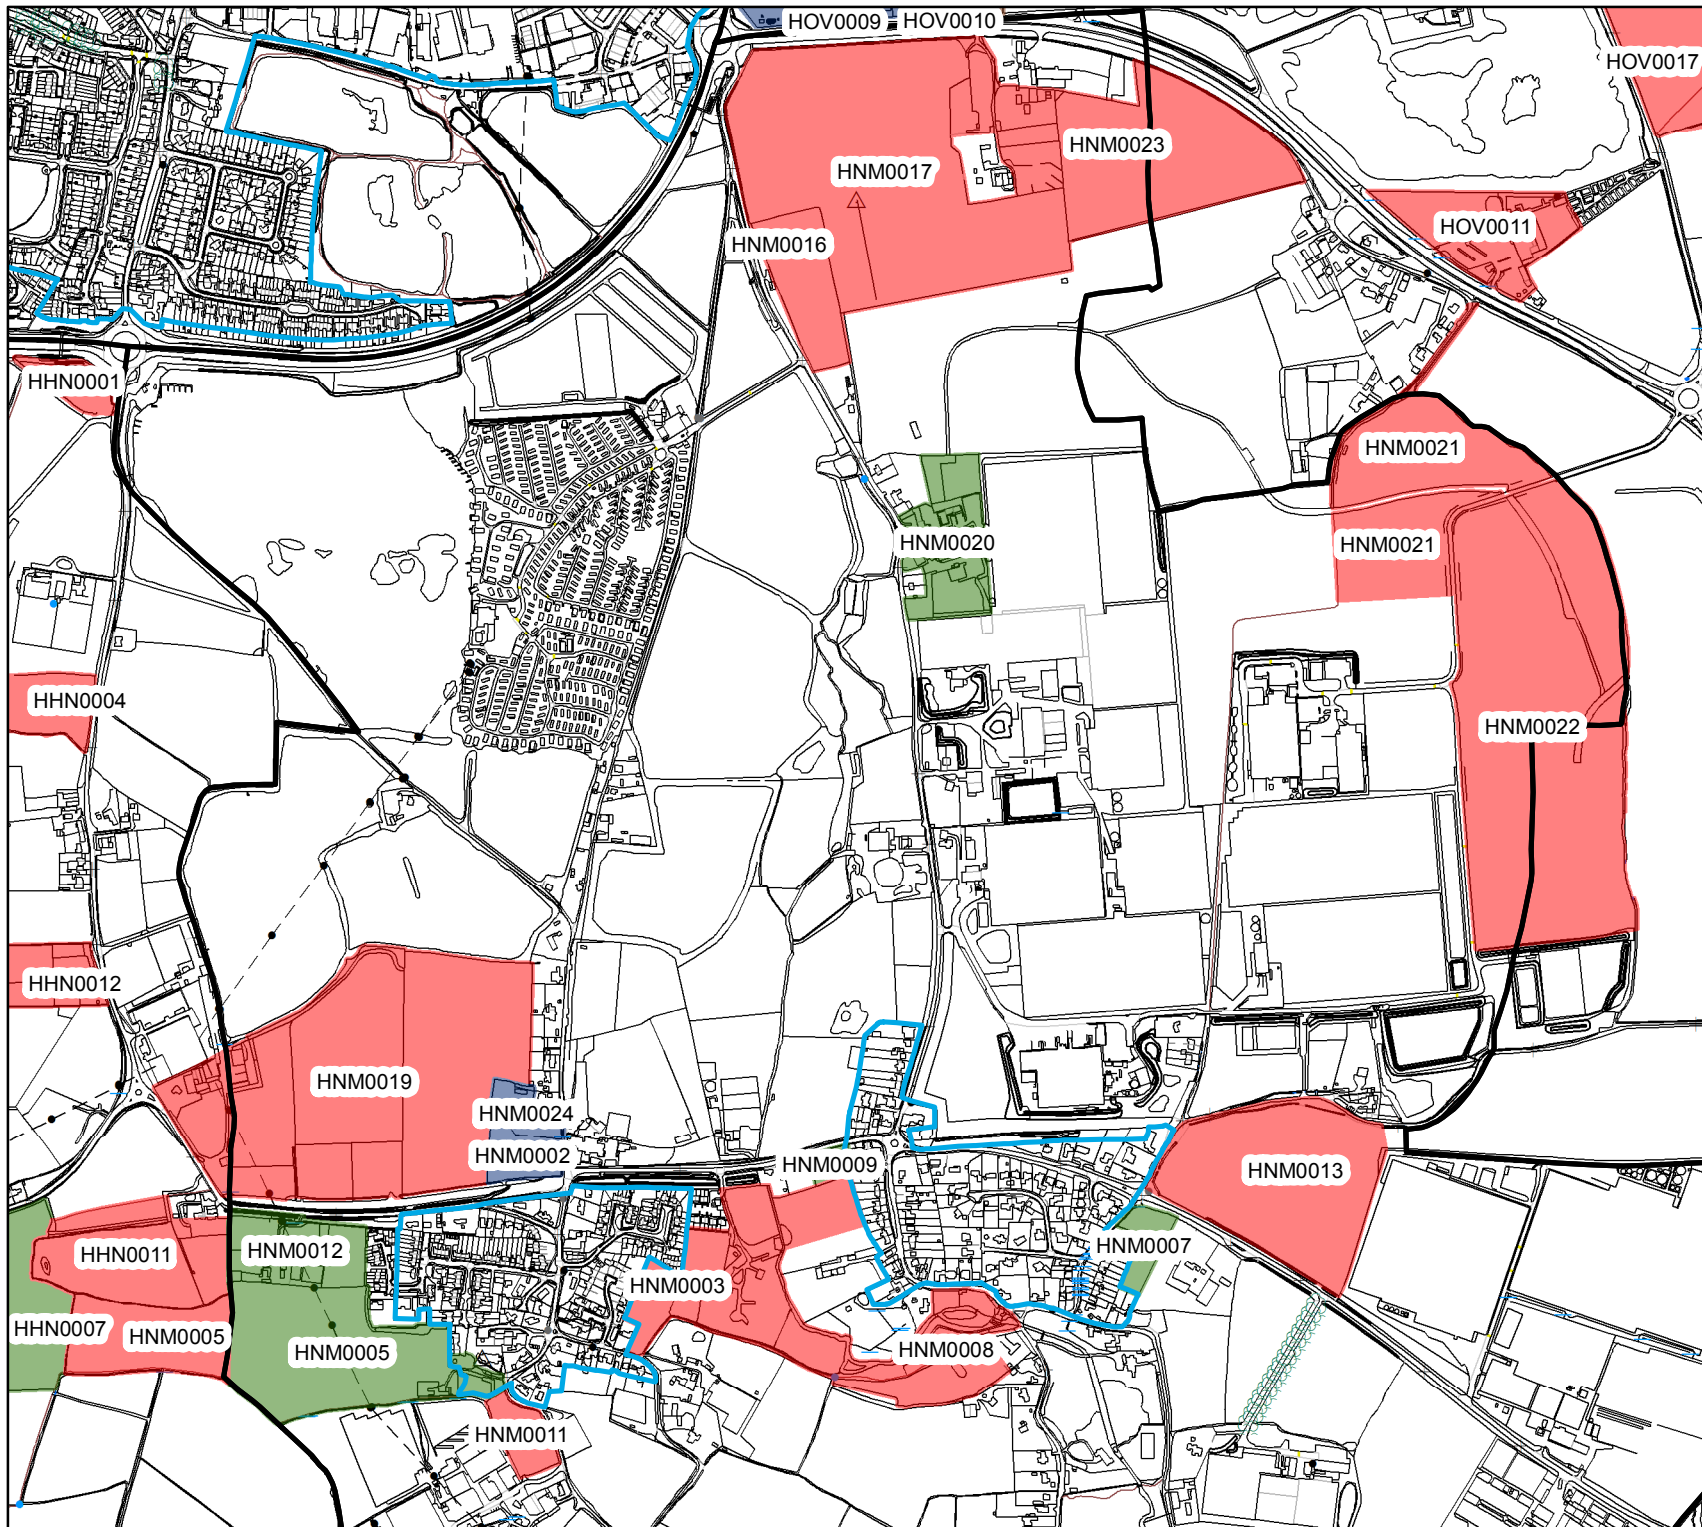

CHICHESTER DISTRICT COUNCIL

Oving

Legend

-  Settlement boundary
-  Parish boundary
- HELAA 2018**
 -  Achievable
 -  Rejected
 -  Planning Permission/Under Construction
 -  Site Allocation

CHICHESTER DISTRICT COUNCIL