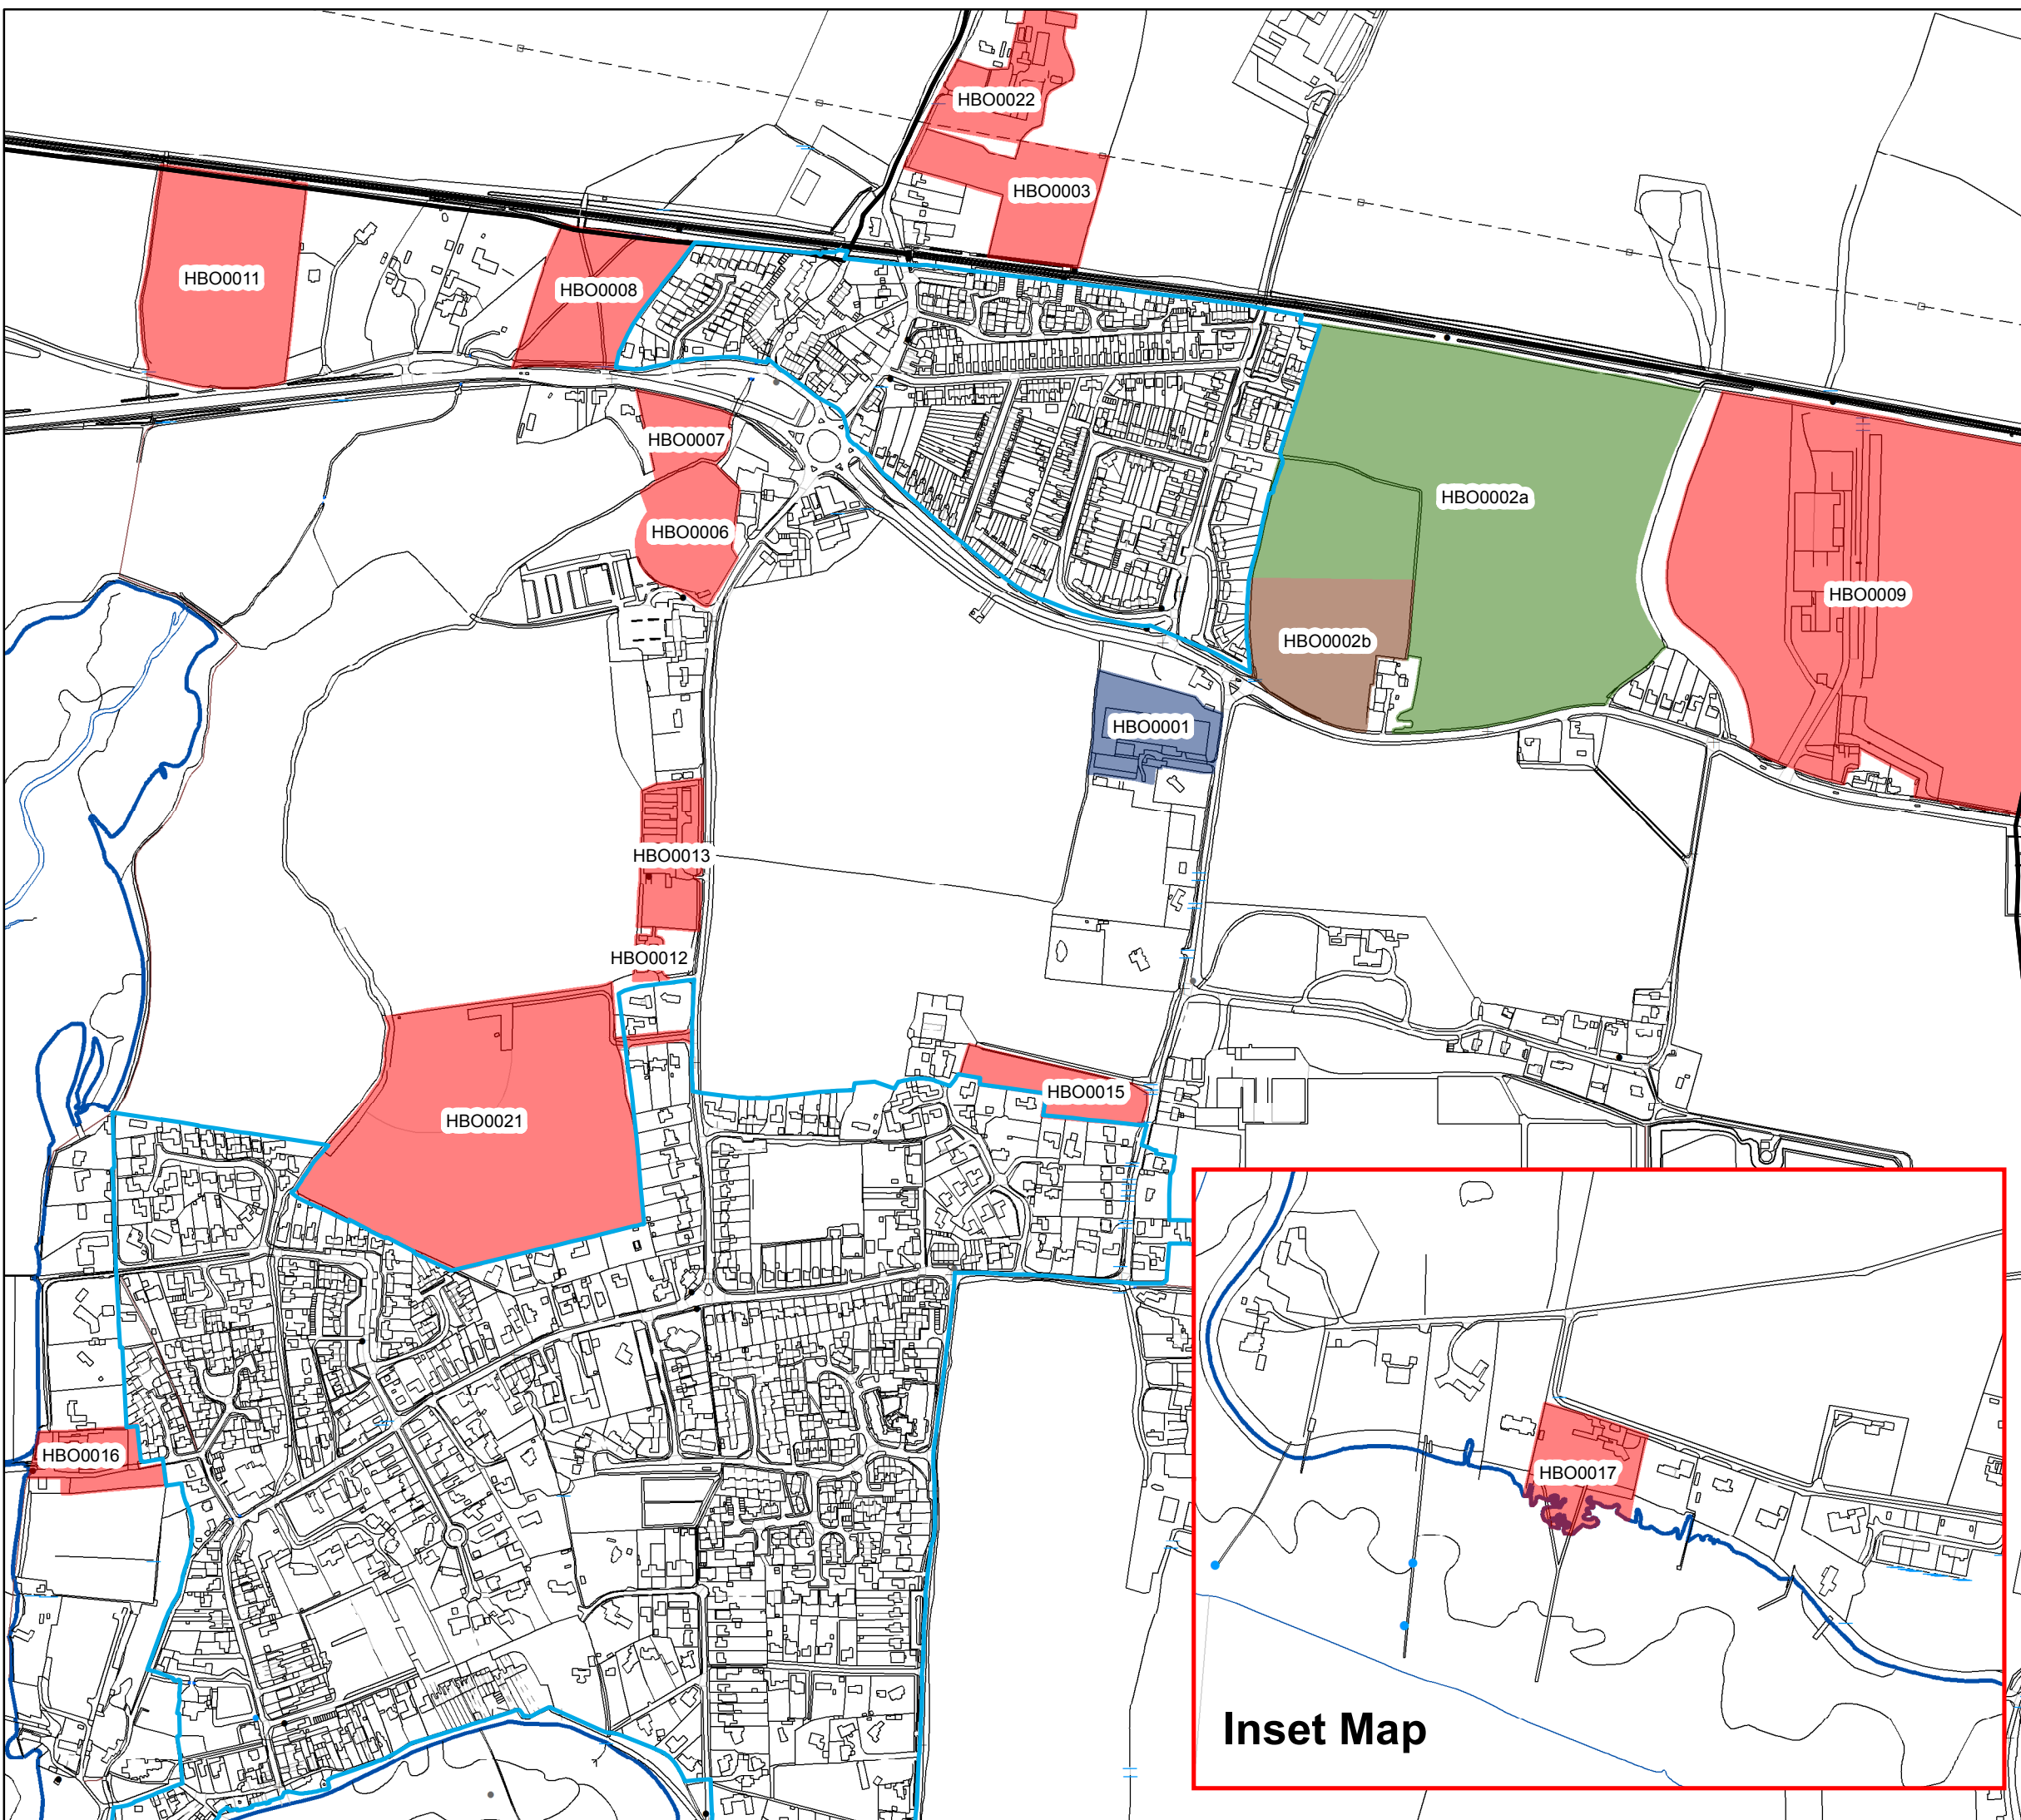

 Planning Permission/Under Construction

 Site Allocation

Inset Map

CHICHESTER DISTRICT COUNCIL

Boxgrove

Legend

 Settlement Boundary

 Parish boundary