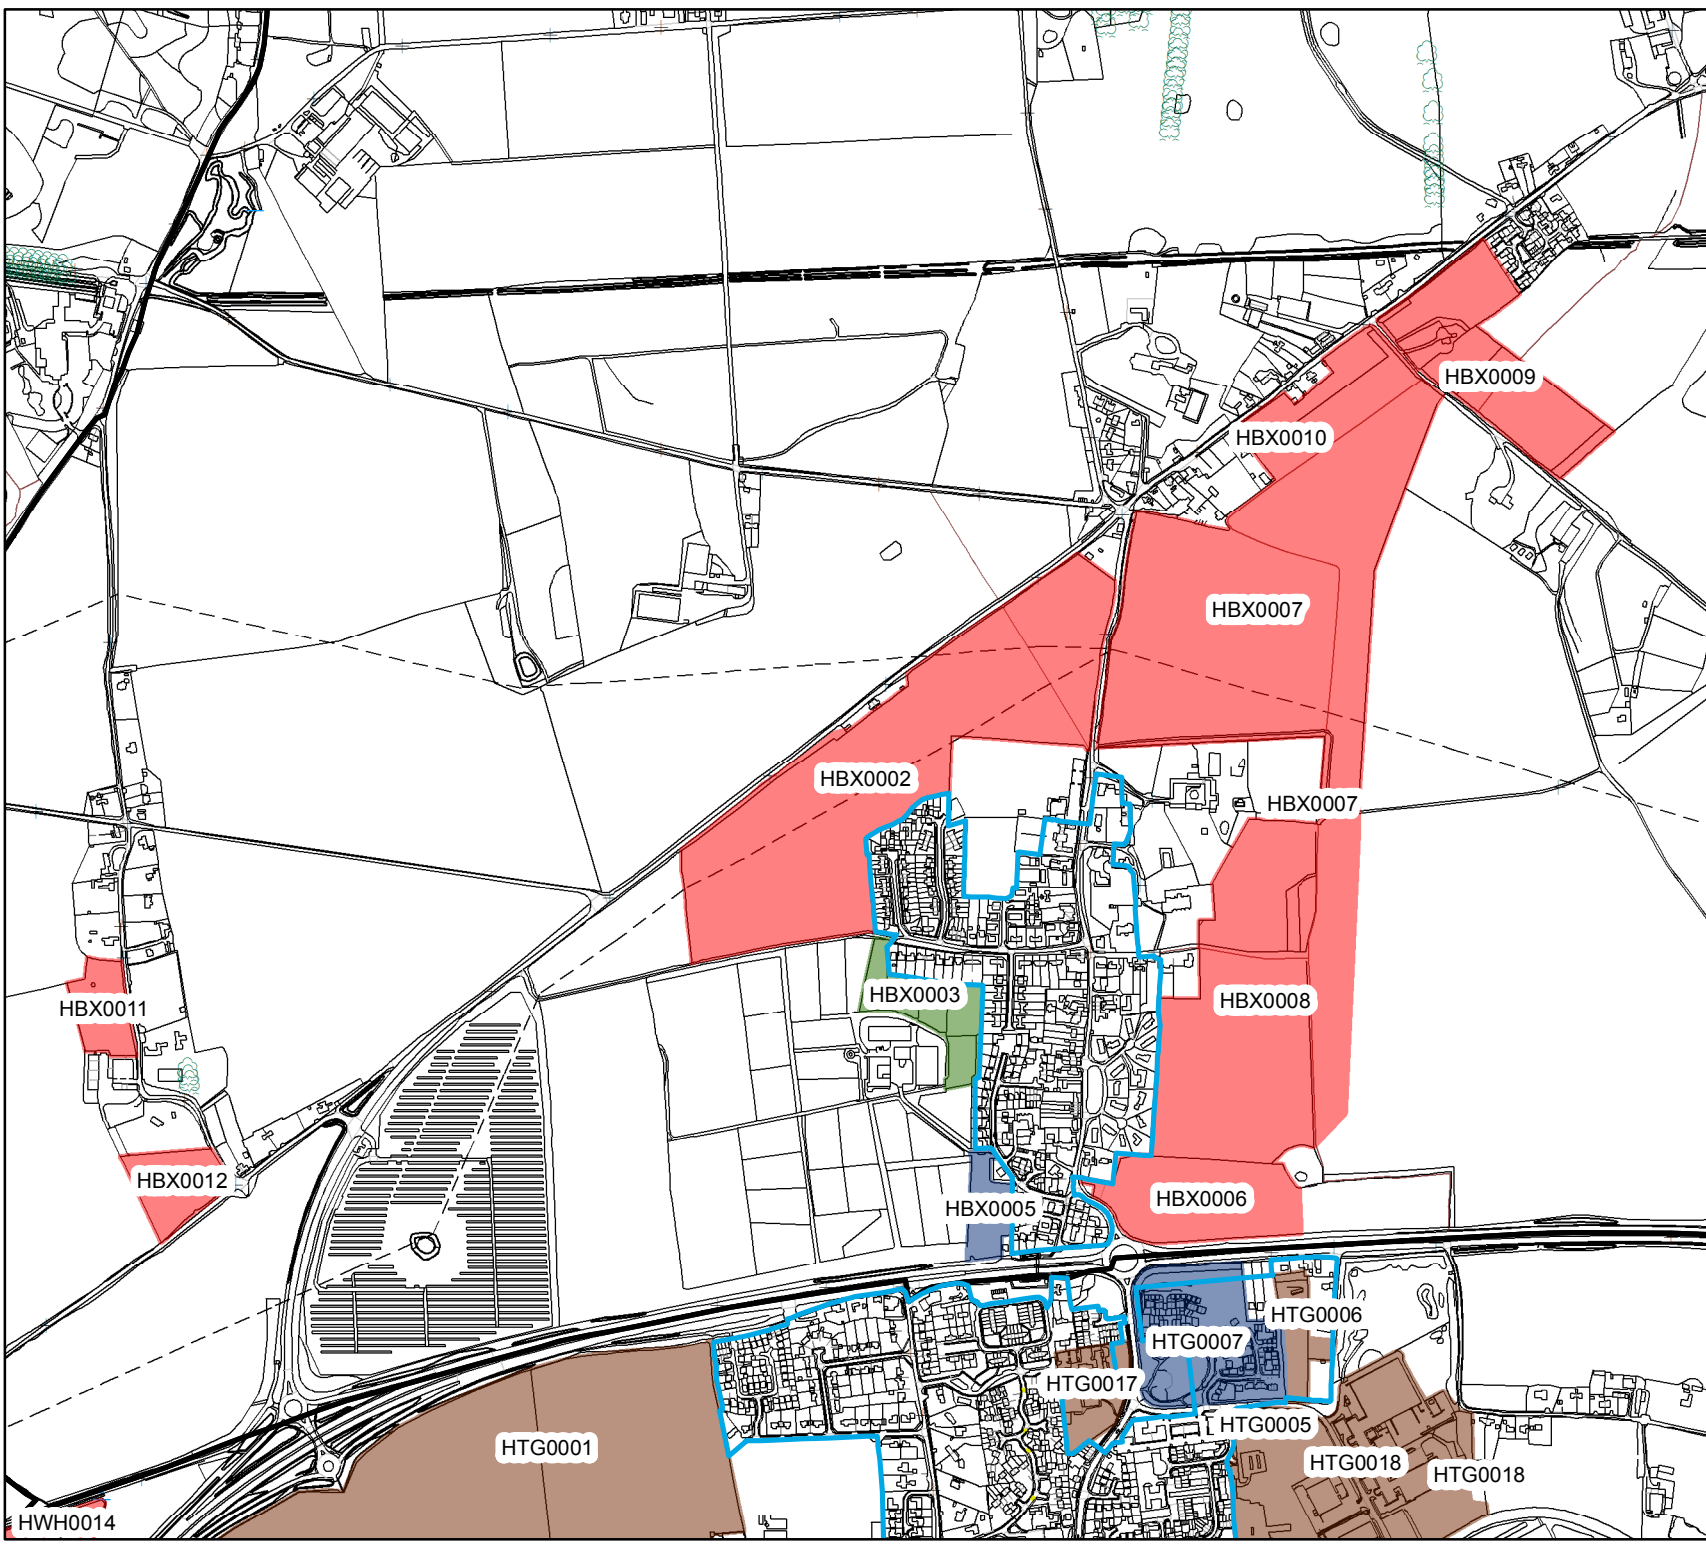

CHICHESTER DISTRICT COUNCIL

Boxgrove

Legend

Settlement Boundary

Parish boundary

HELAA 2018

Achievable

Rejected

Planning Permission/Under Construction

Site Allocation