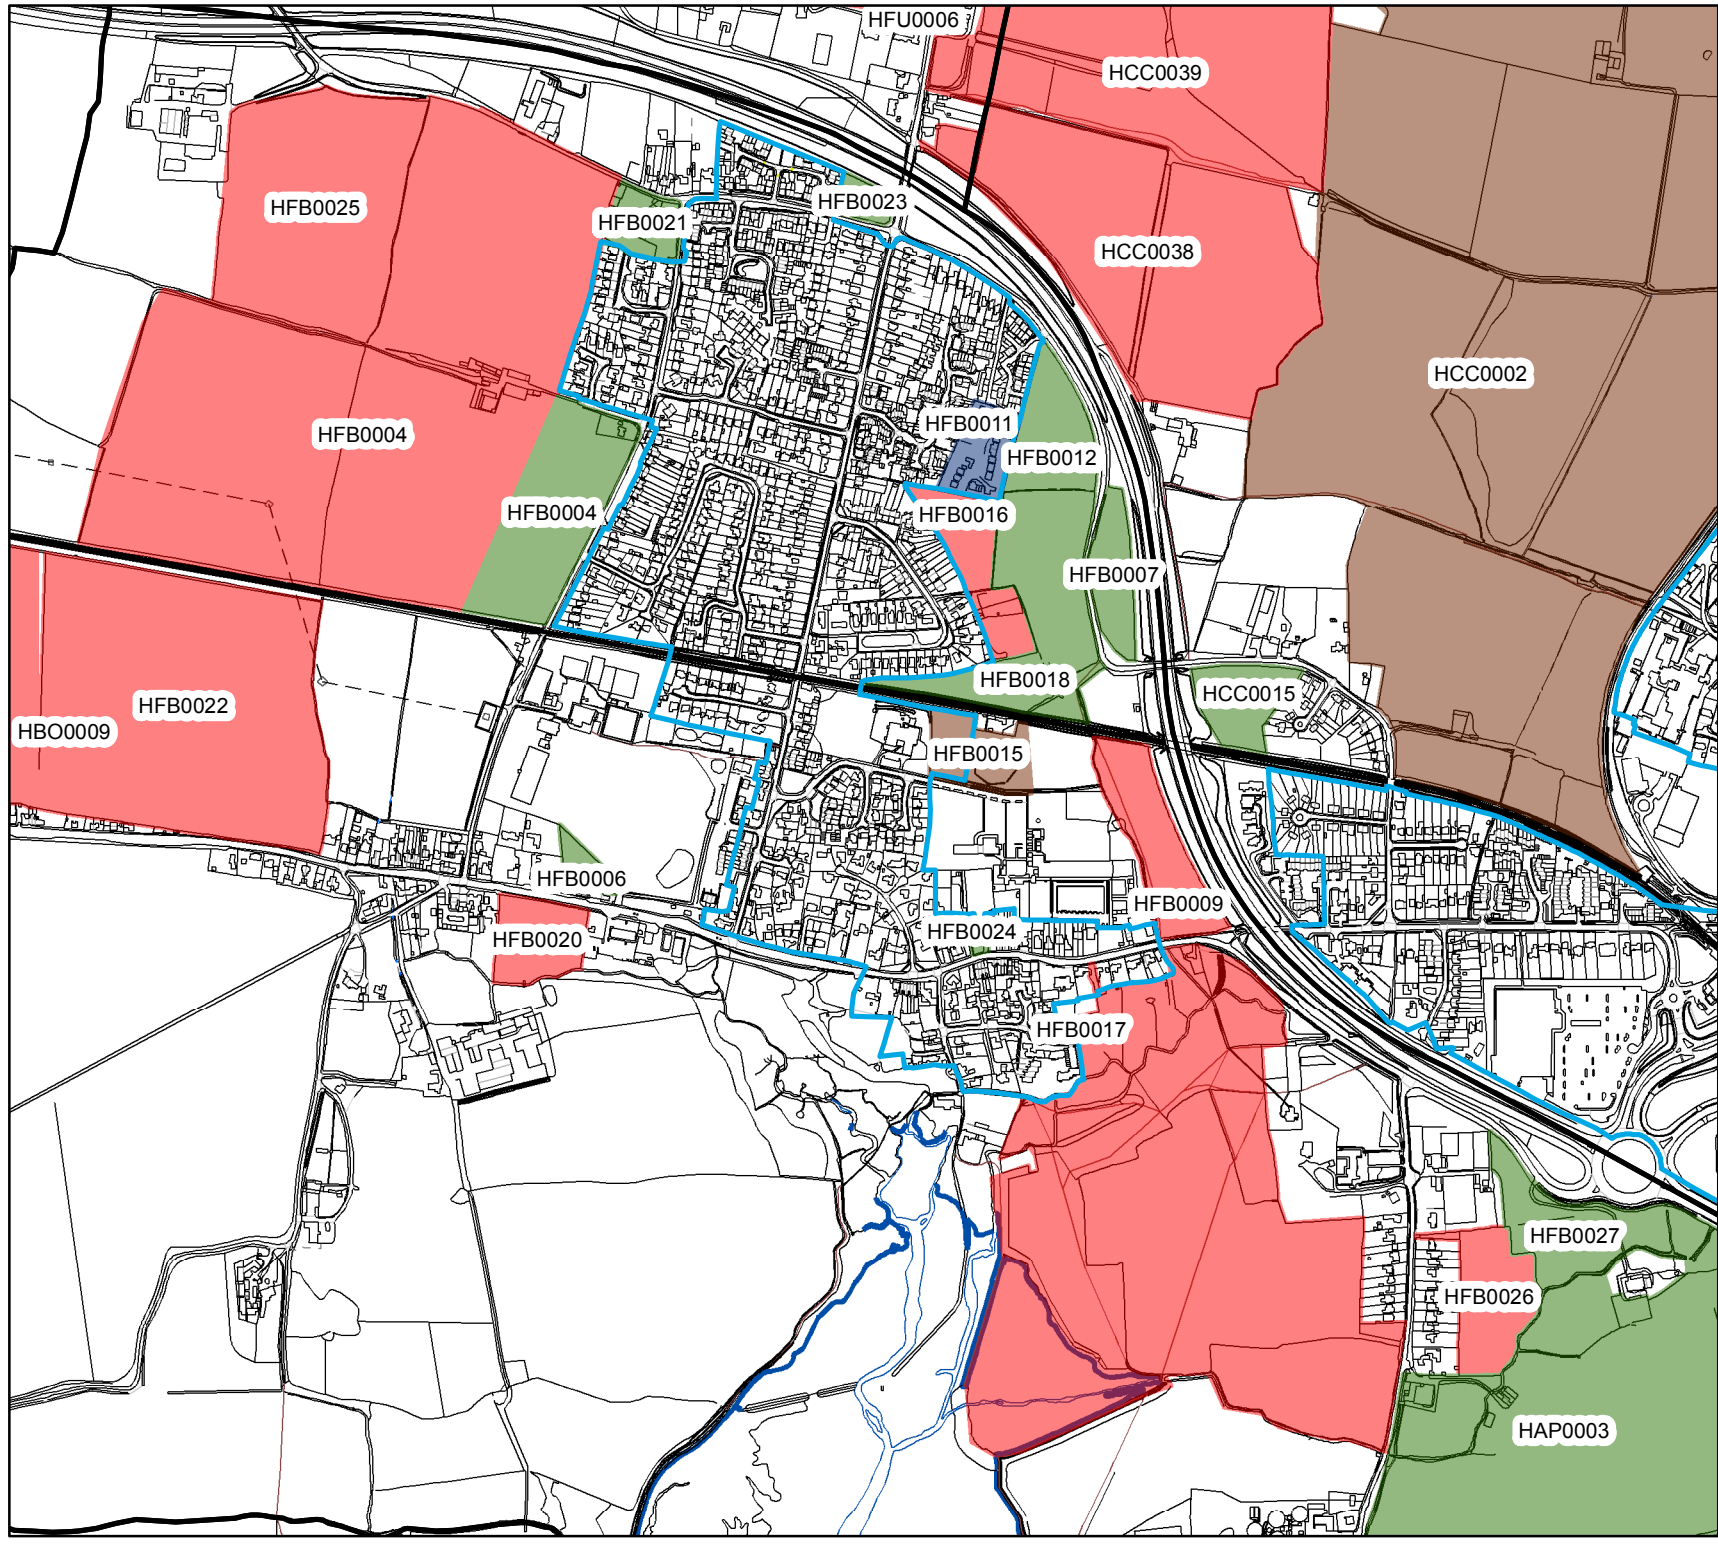

CHICHESTER DISTRICT COUNCIL

Fishbourne

Legend

- Settlement Boundary
- Parish boundary

HELAA 2018

- Achievable
- Rejected
- Planning Permission/Under Construction
- Site Allocation