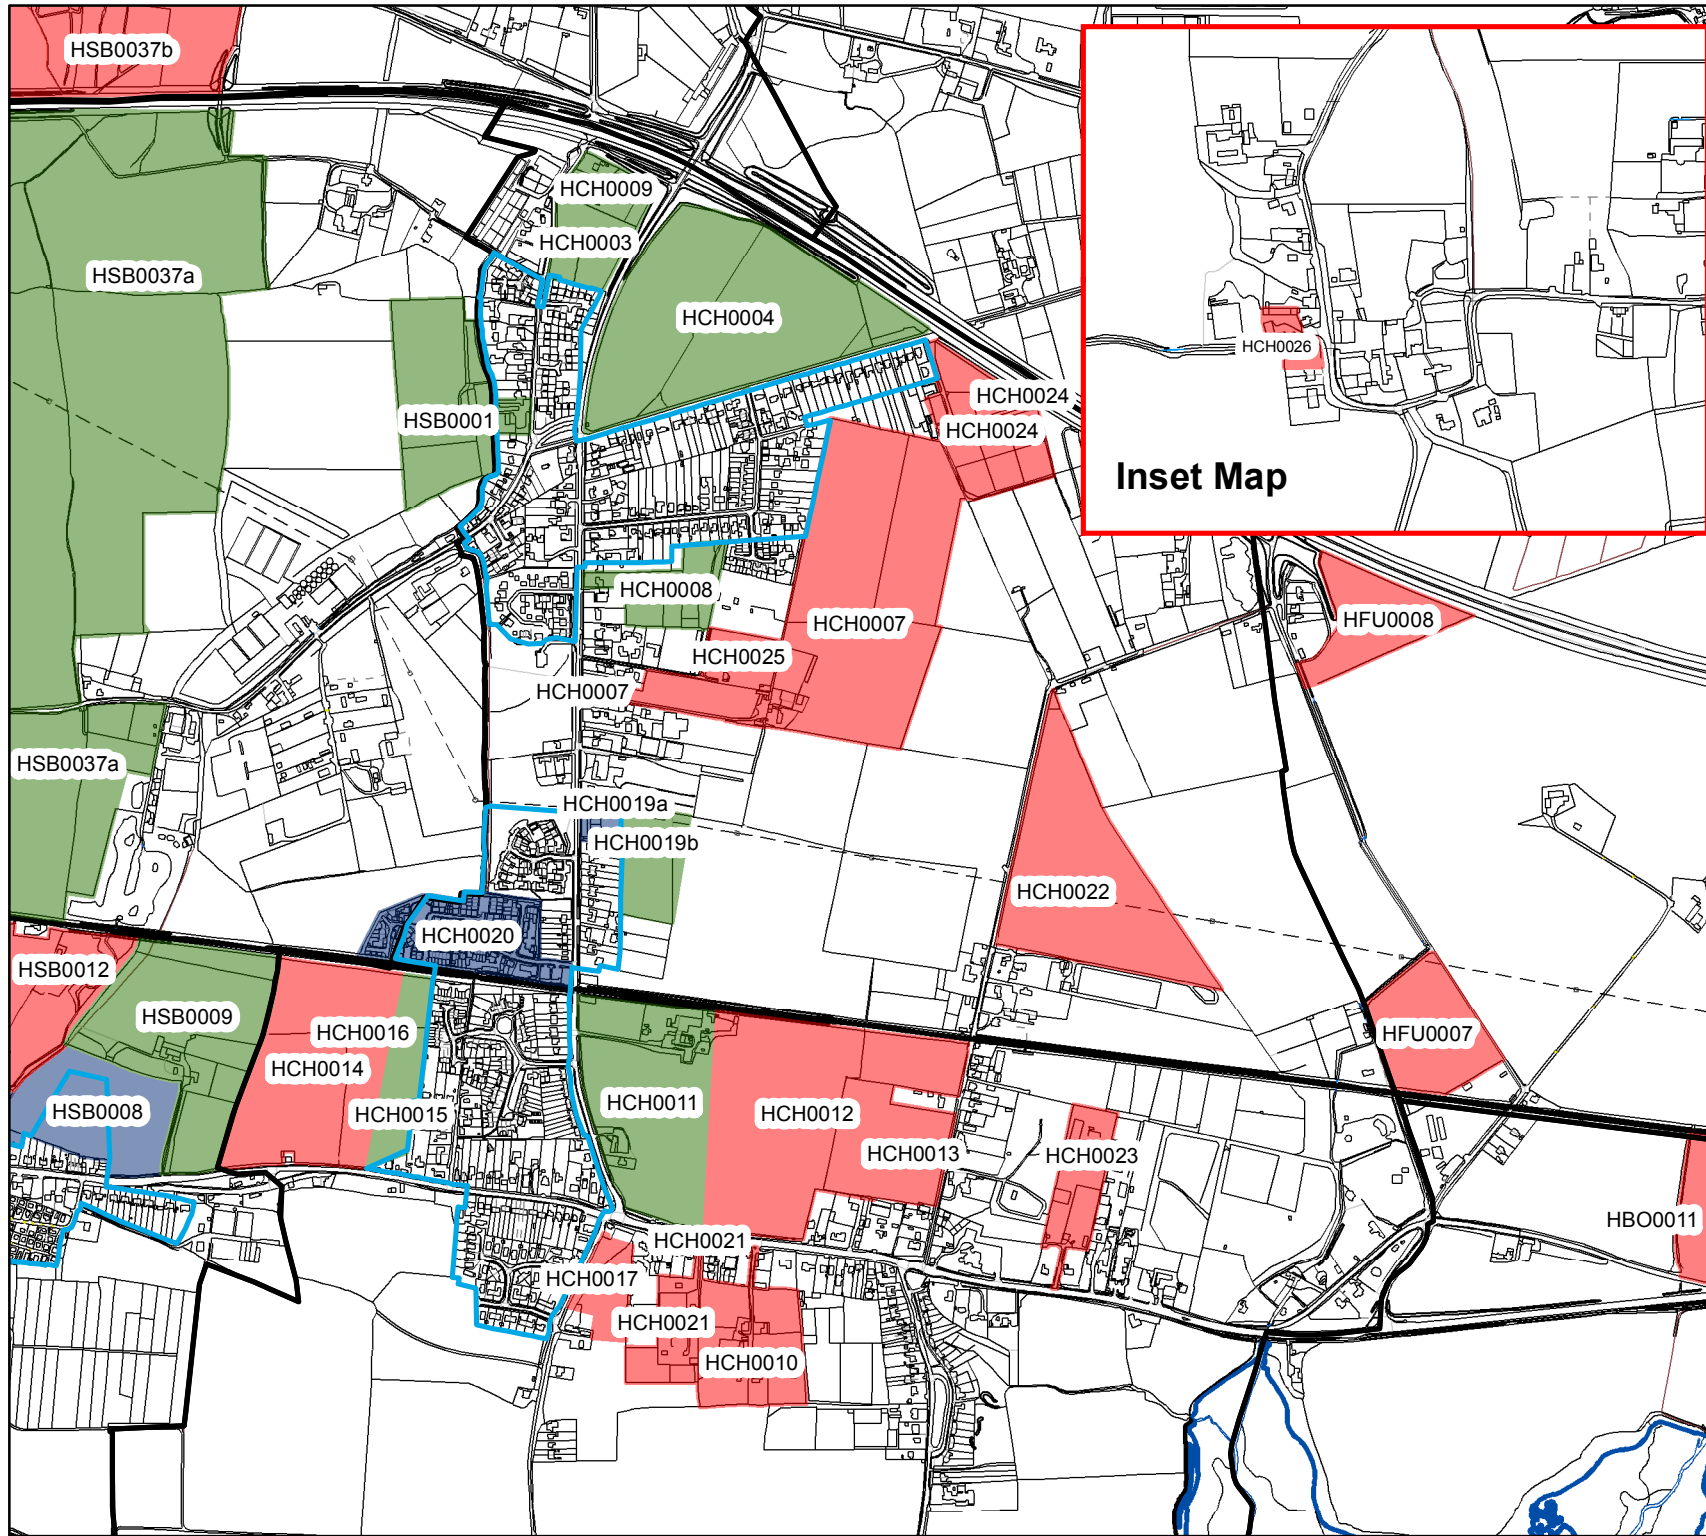

-  Settlement Boundary
-  Parish boundary
- HELAA 2018**
-  Achievable
-  Rejected
-  Planning Permission/Under Construction
-  Site Allocation

CHICHESTER DISTRICT COUNCIL

Chidham & Hambrook

Legend

-  Settlement Boundary
-  Parish boundary
- HELAA 2018**
-  Achievable
-  Rejected
-  Planning Permission/Under Construction
-  Site Allocation

Earnley

Legend

-  Settlement Boundary
-  Parish boundary

HELAA 2018

-  Achievable
-  Rejected
-  Planning Permission/Under Construction
-  Site Allocation

CHICHESTER DISTRICT COUNCIL

East Wittering & Bracklesham