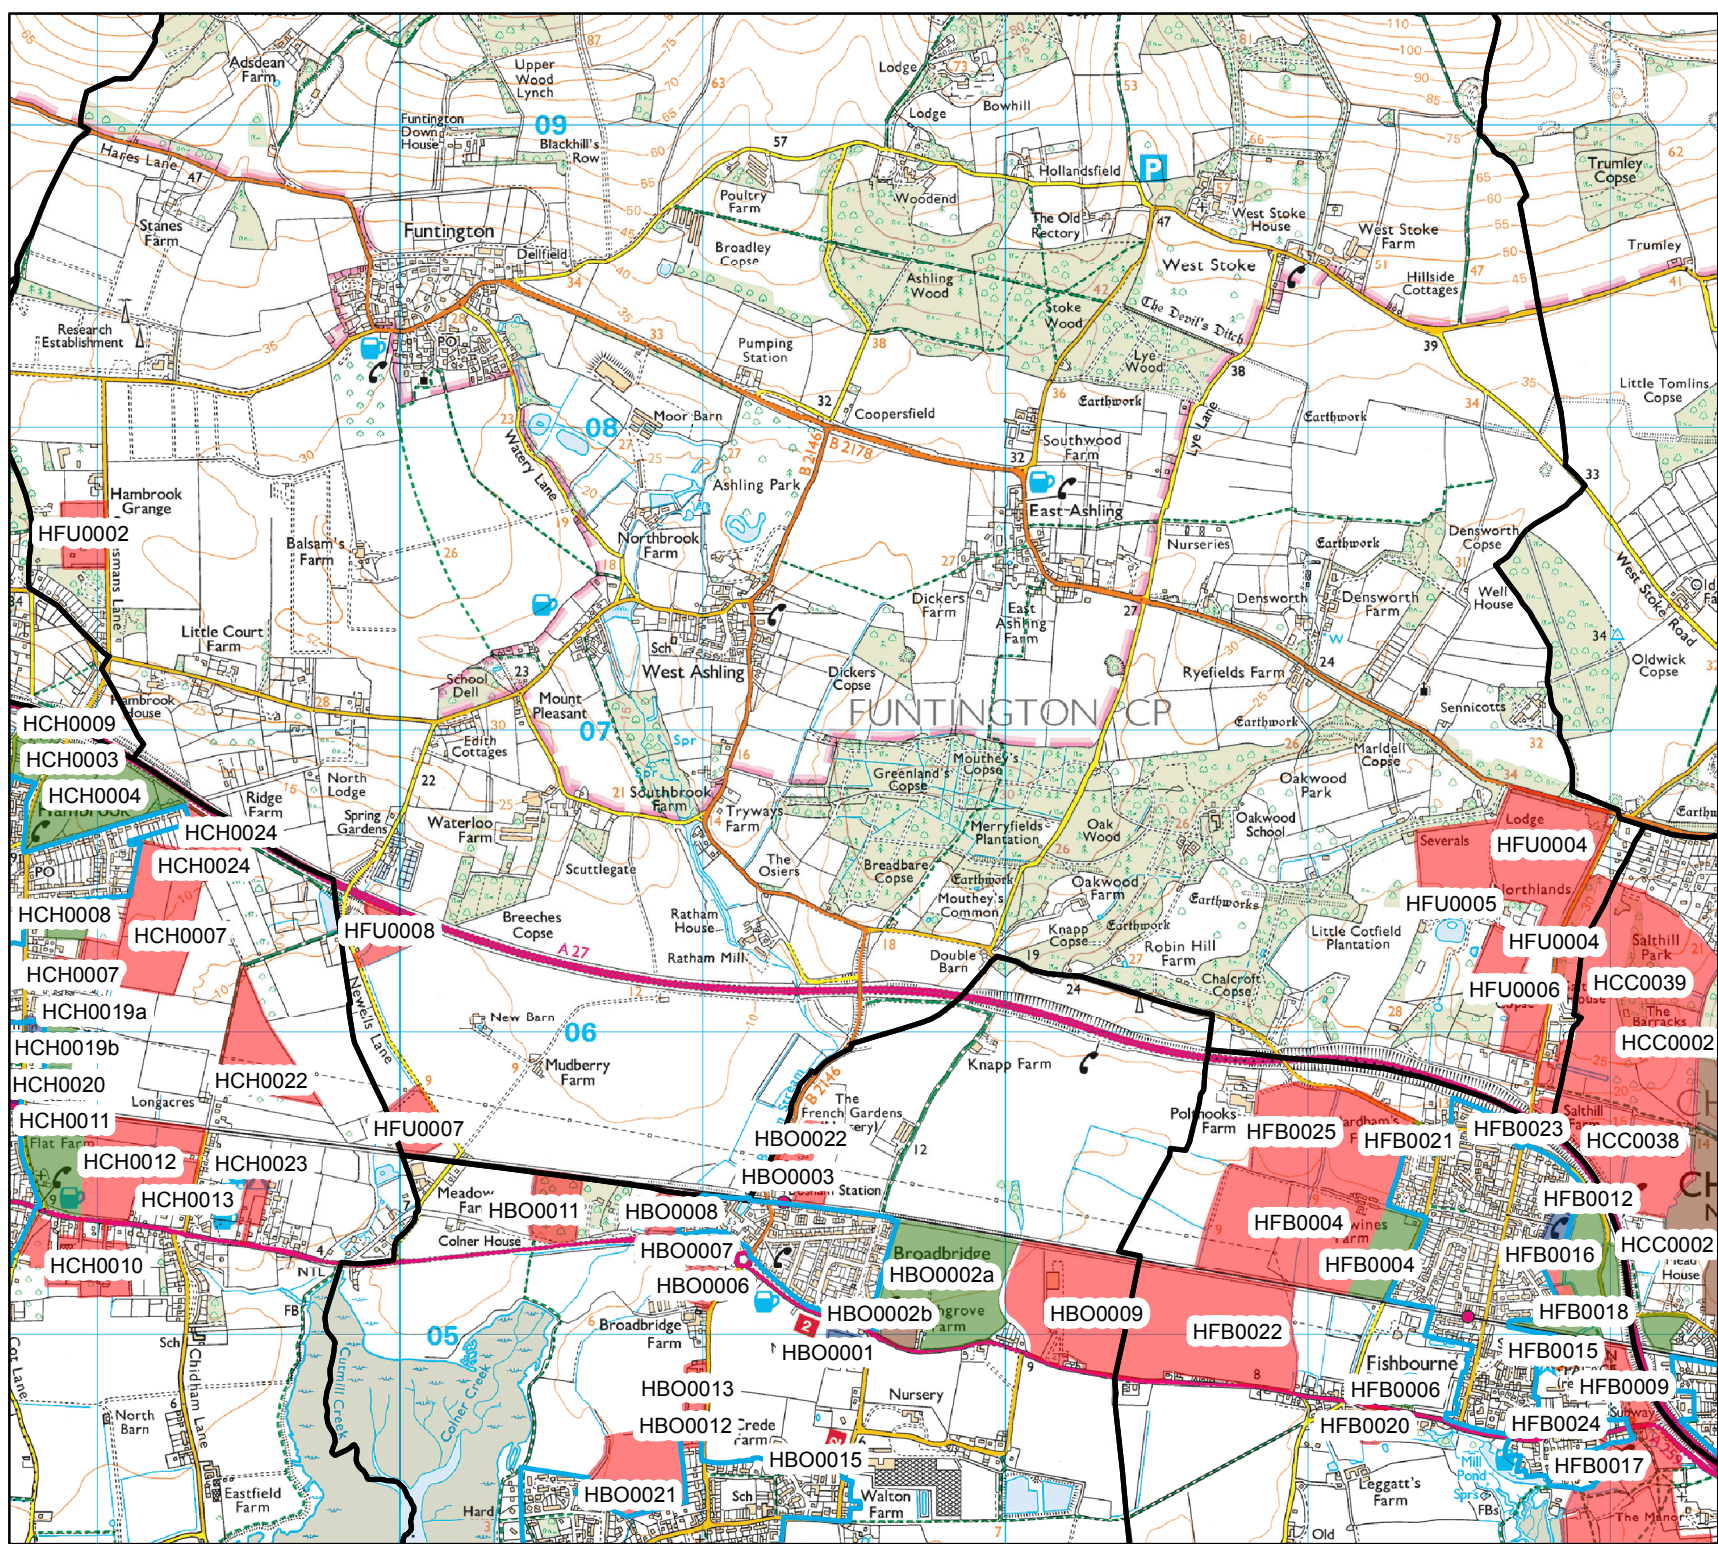

CHICHESTER DISTRICT COUNCIL

Funtington

Legend

- Settlement Boundary
- Parish boundary
- **HELAA 2018**
- Achievable
- Rejected
- Planning Permission/Under Construction
- Site Allocation