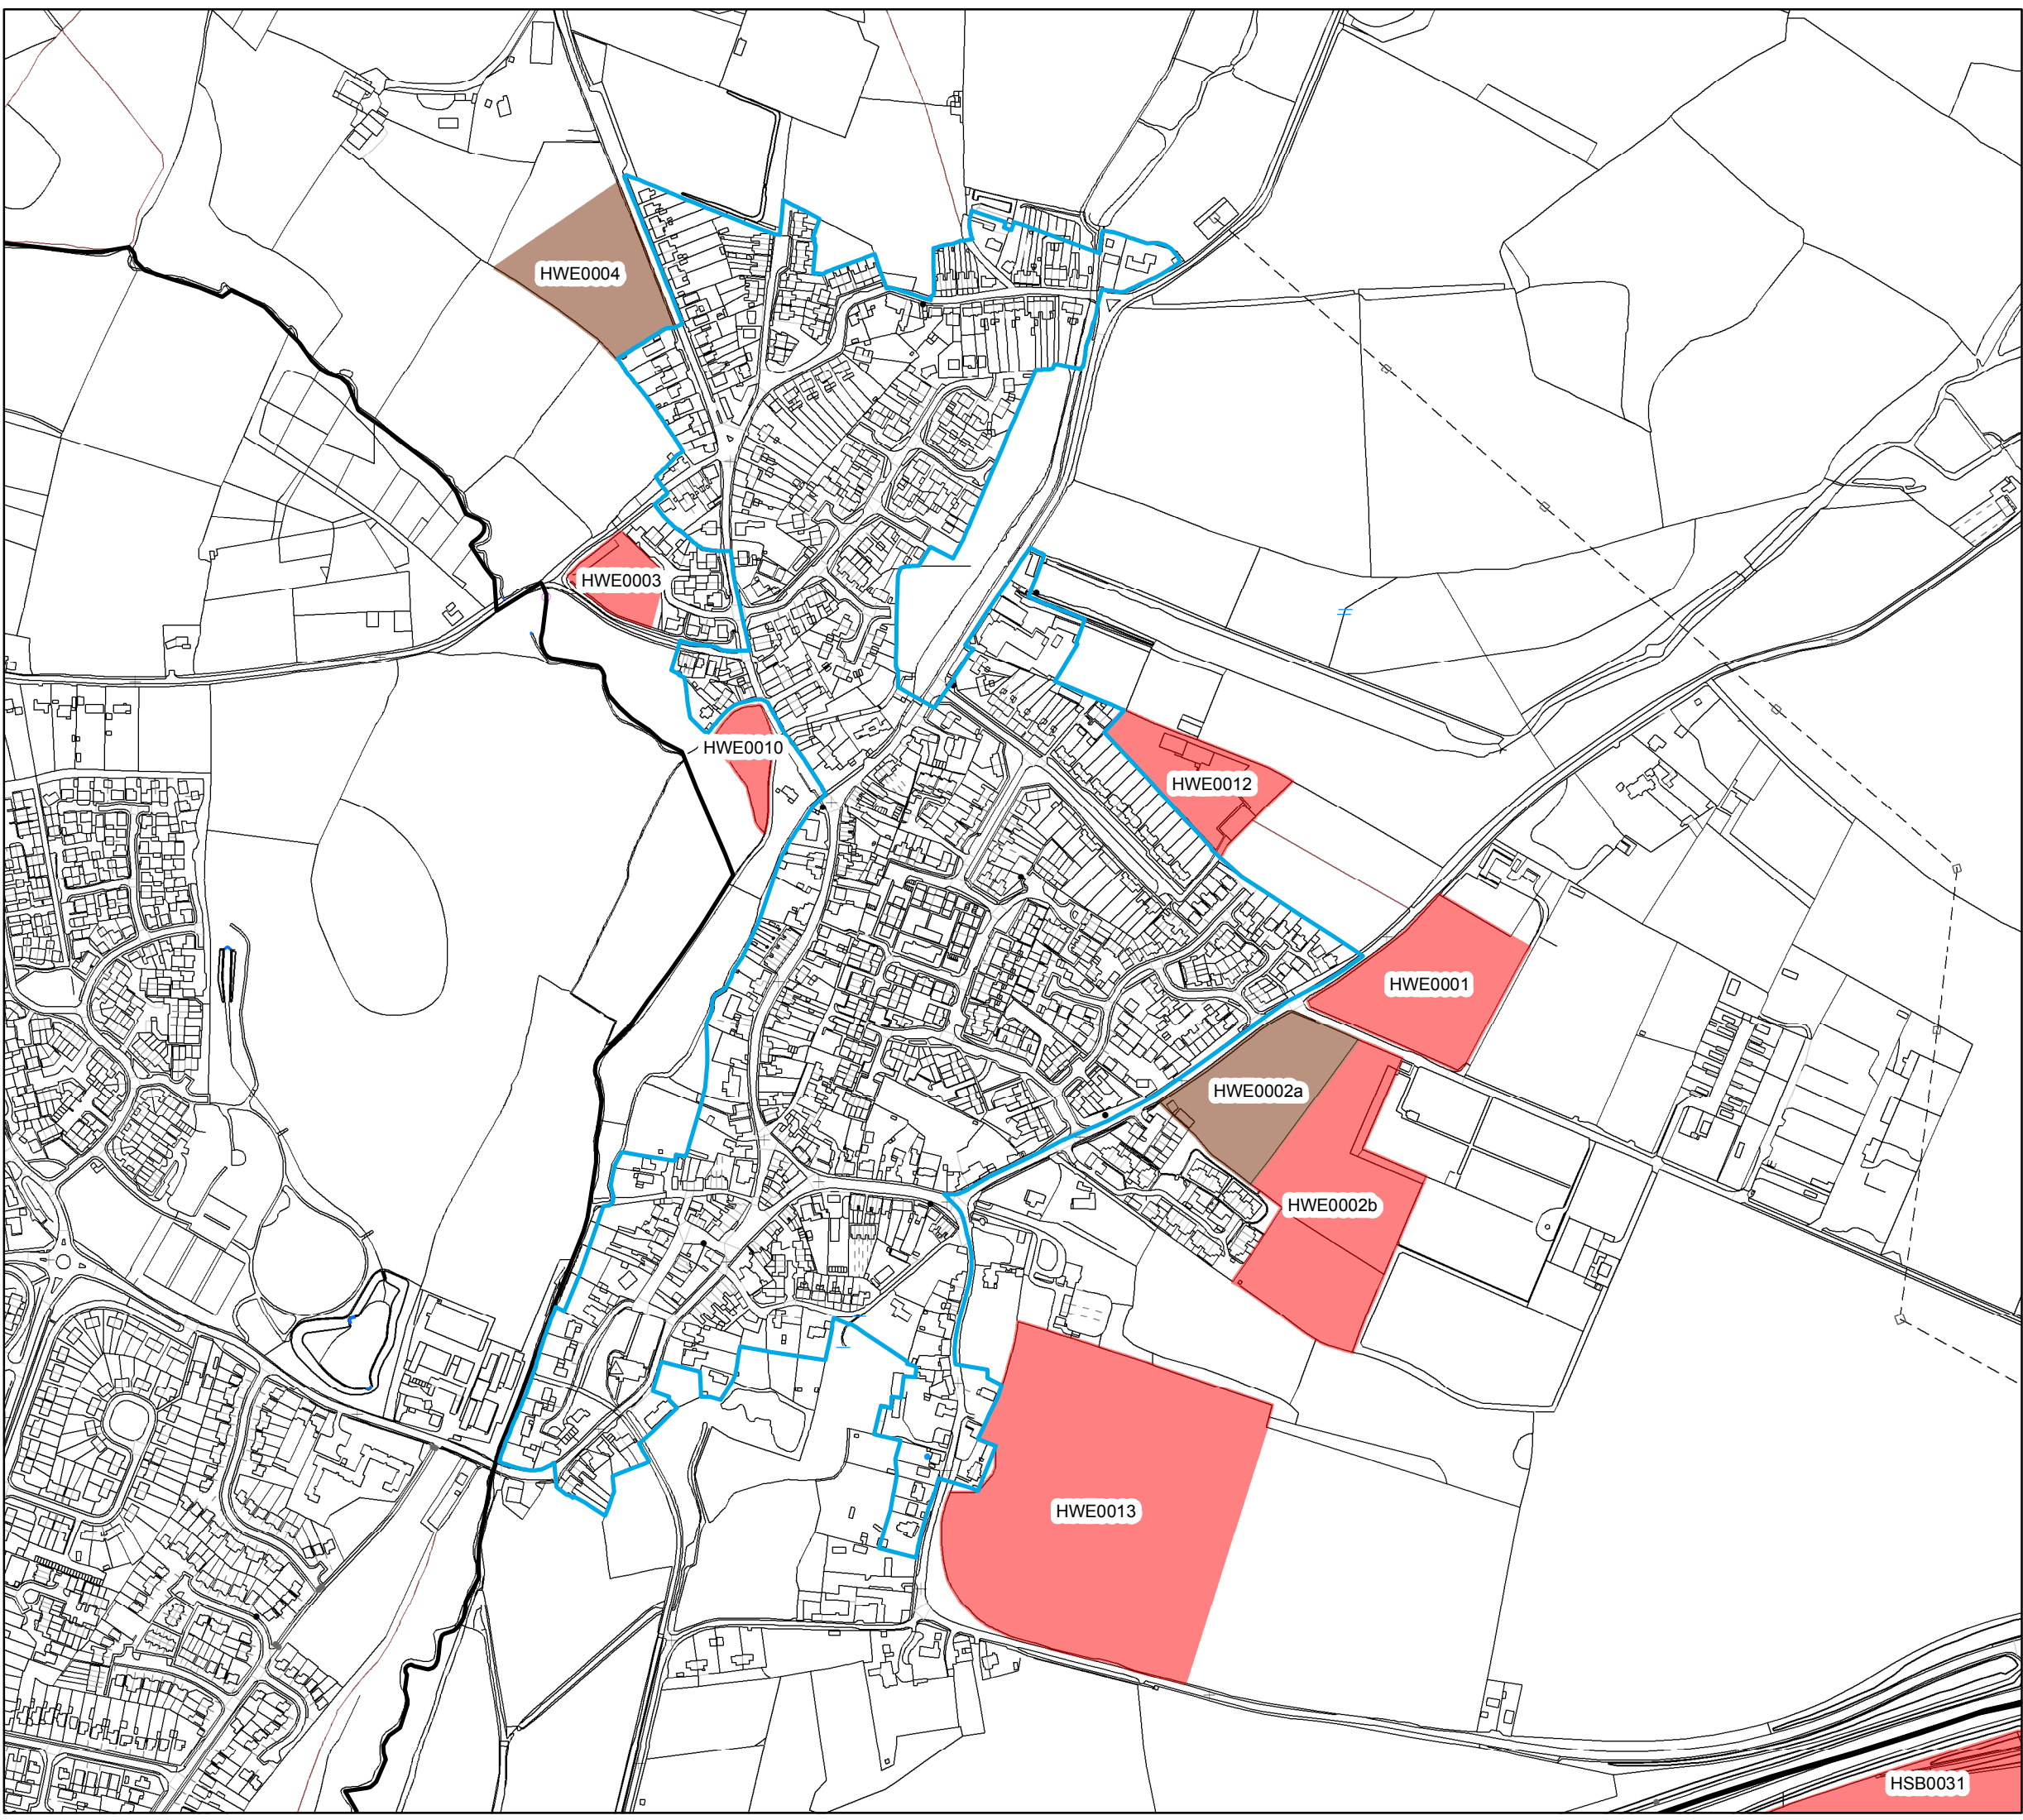

CHICHESTER DISTRICT COUNCIL

Westbourne

Legend

Settlement Boundary

Parish boundary

HELAA 2018

Achievable

Rejected

Planning Permission/Under Construction

Site Allocation