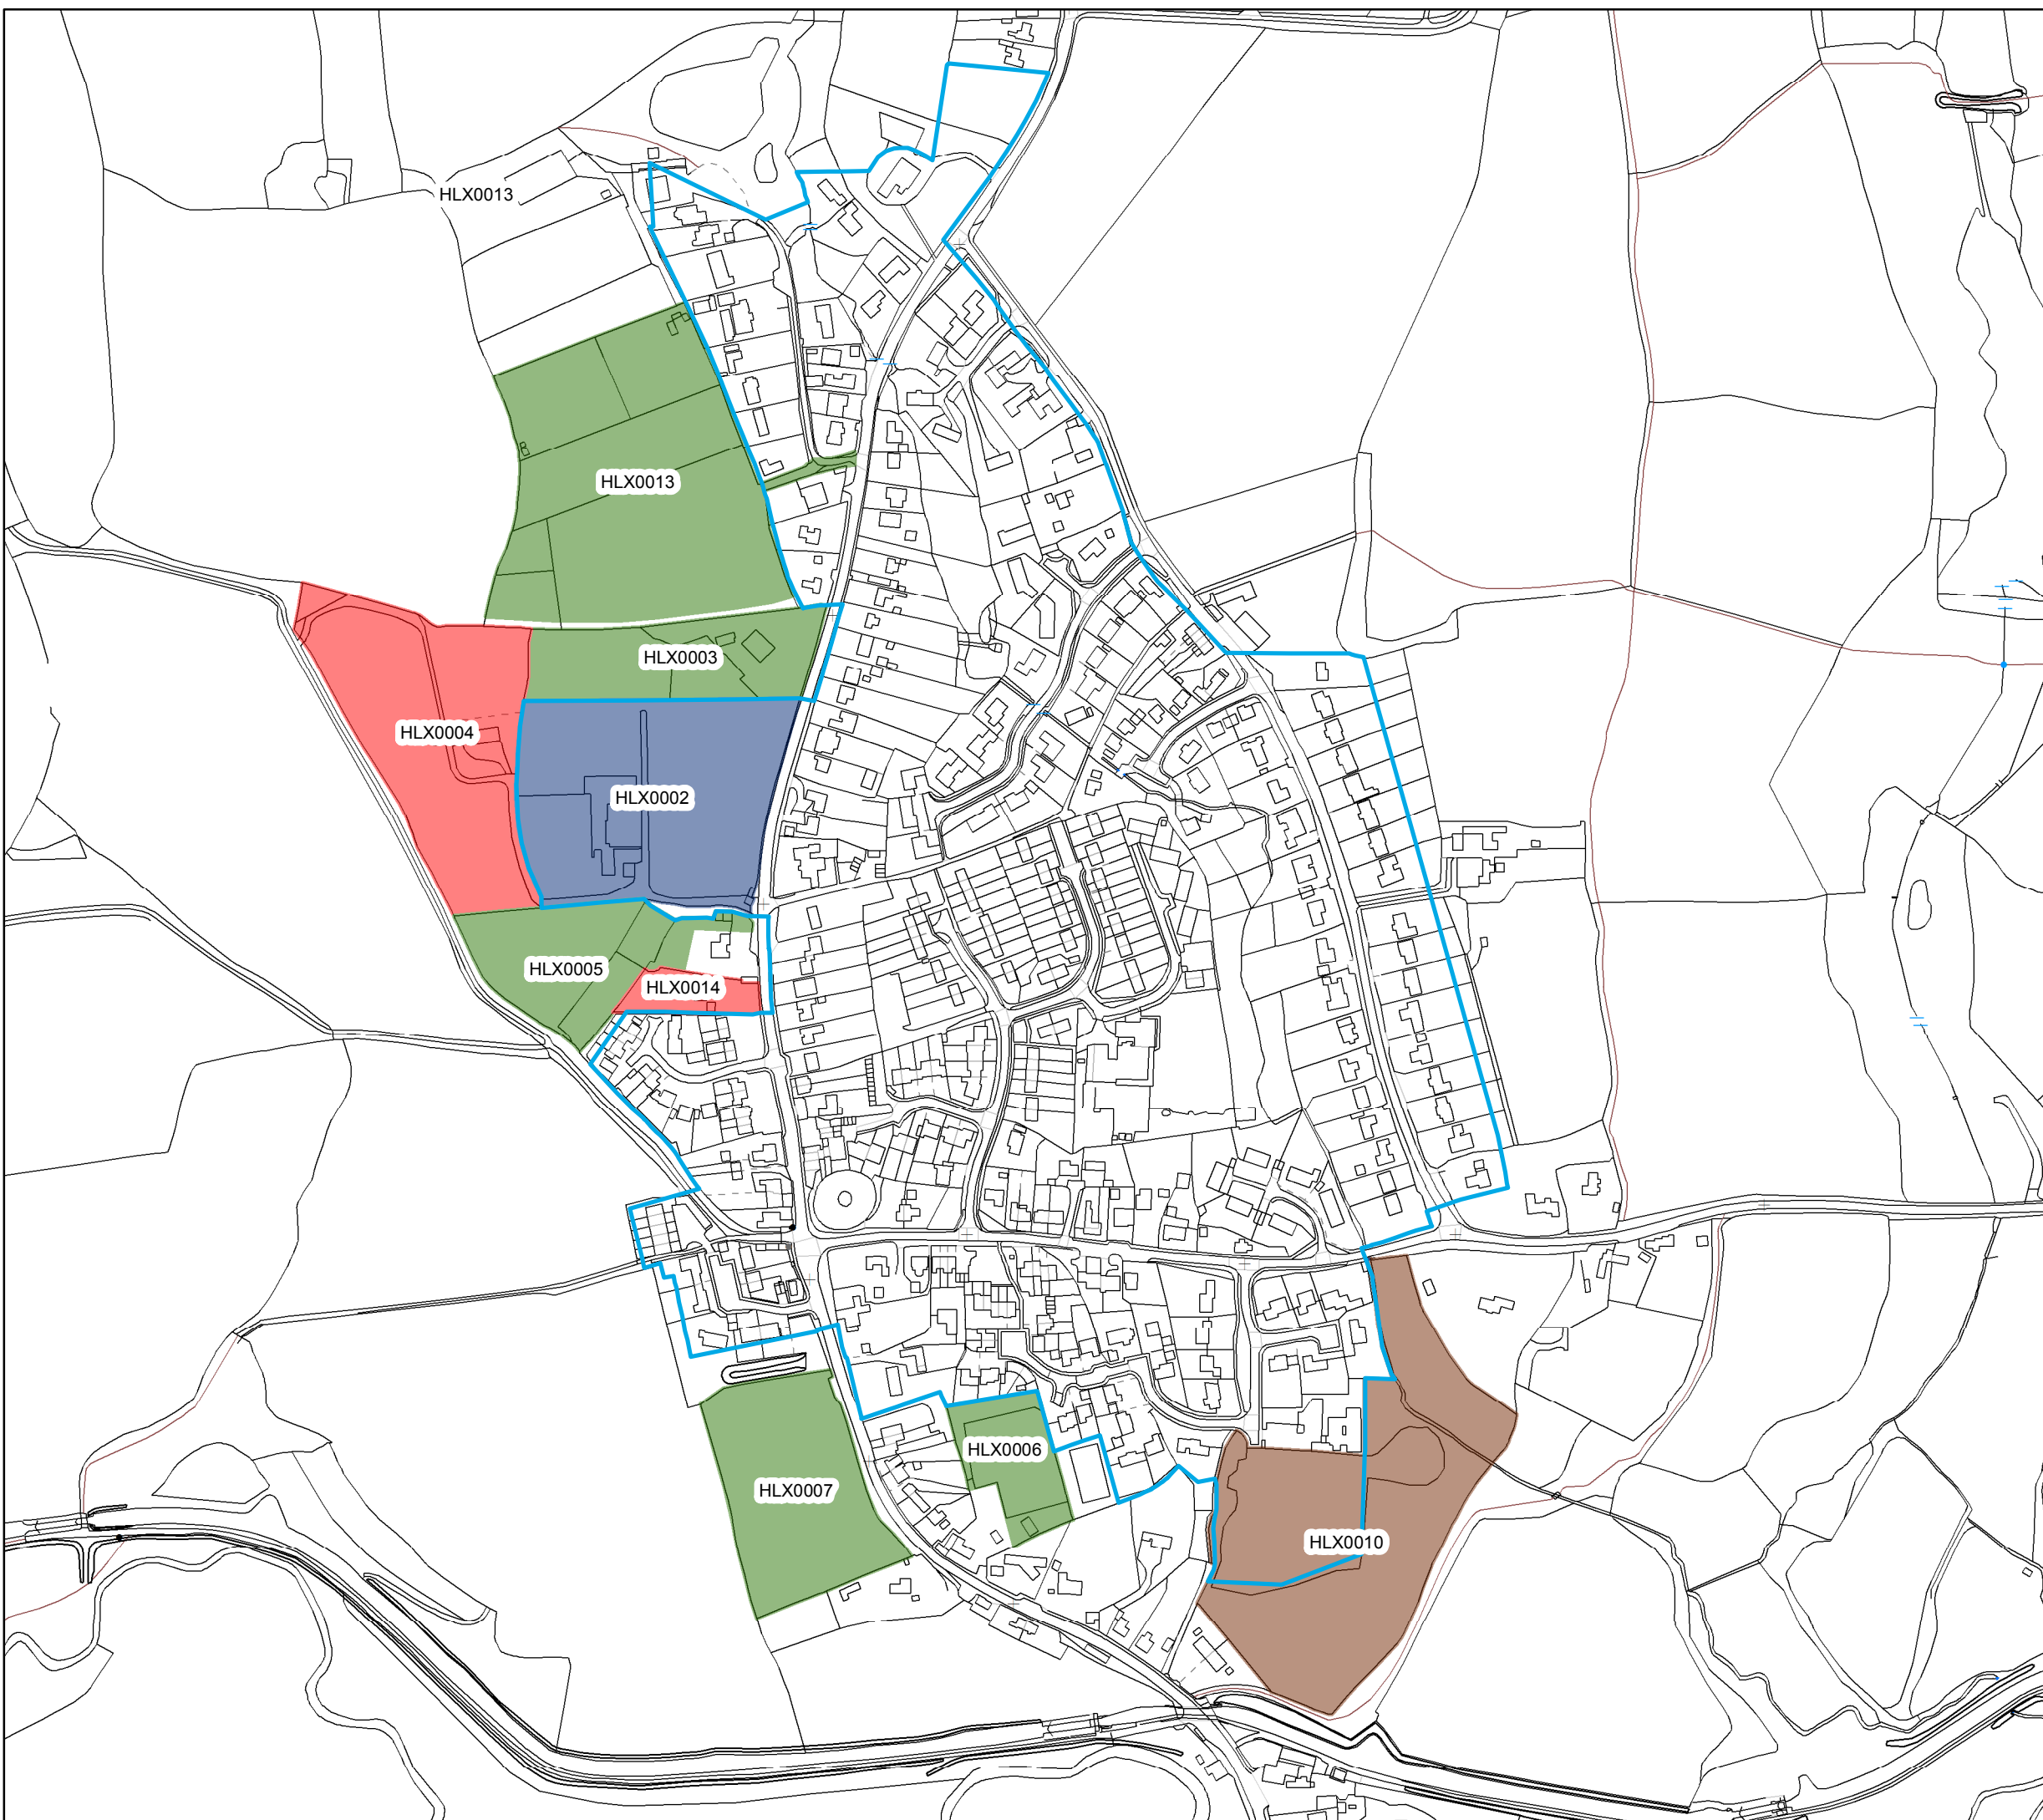

CHICHESTER DISTRICT COUNCIL

Loxwood

Legend

Settlement boundary

Parish boundary

HELAA 2018

Achievable

Rejected

Planning Permission/Under Construction

Site Allocation