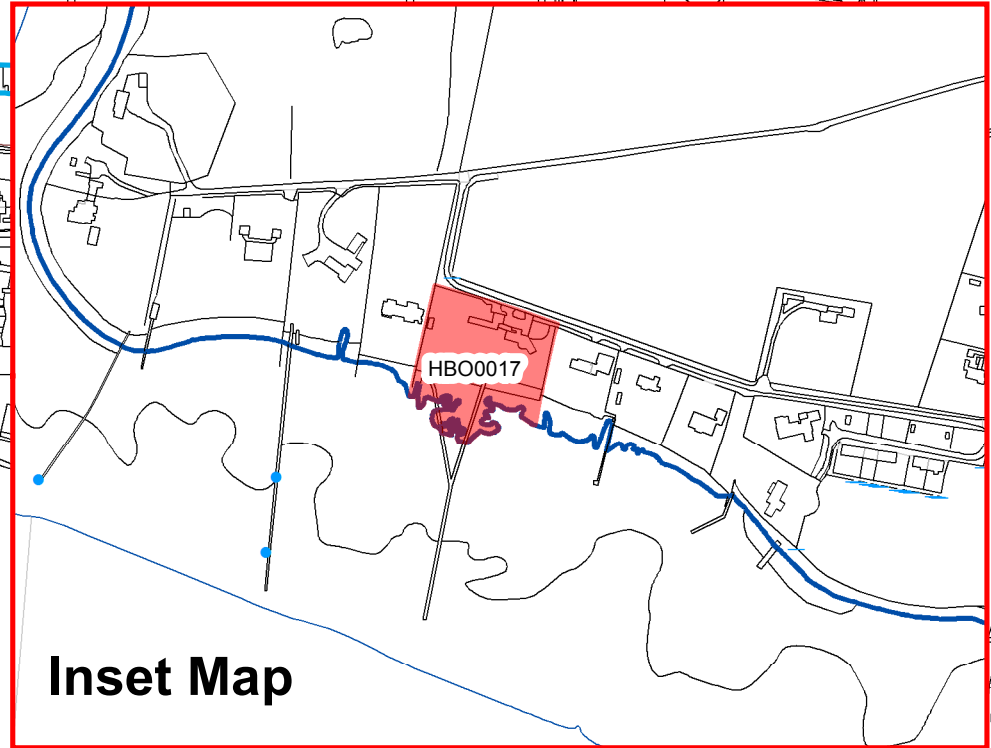

CHICHESTER DISTRICT COUNCIL

Bosham

Legend

 Settlement Boundary

 Parish boundary

HELAA 2018

 Achievable

 Rejected

 Planning Permission/Under Construction

 Site Allocation

Inset Map

CHICHESTER DISTRICT COUNCIL

Boxgrove

Legend

 Settlement Boundary

 Parish boundary