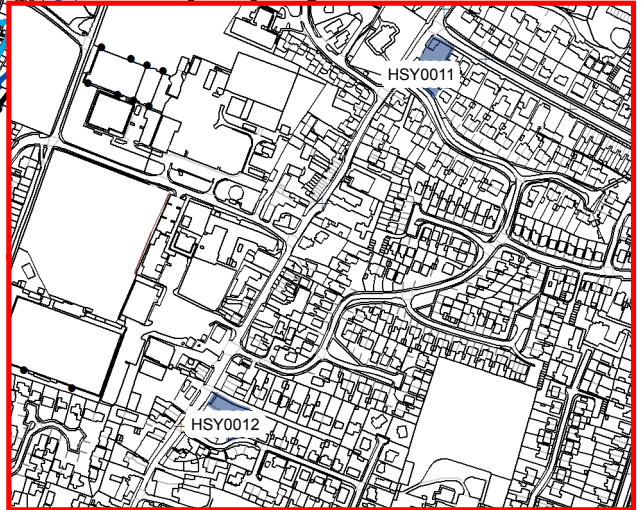

 Site Allocation

CHICHESTER DISTRICT COUNCIL

Selsey

Legend

-  Settlement Boundary
-  Parish boundary
- HELAA 2018**
-  Achievable
-  Rejected
-  Planning Permission/Under Construction
-  Site Allocation

Inset Map