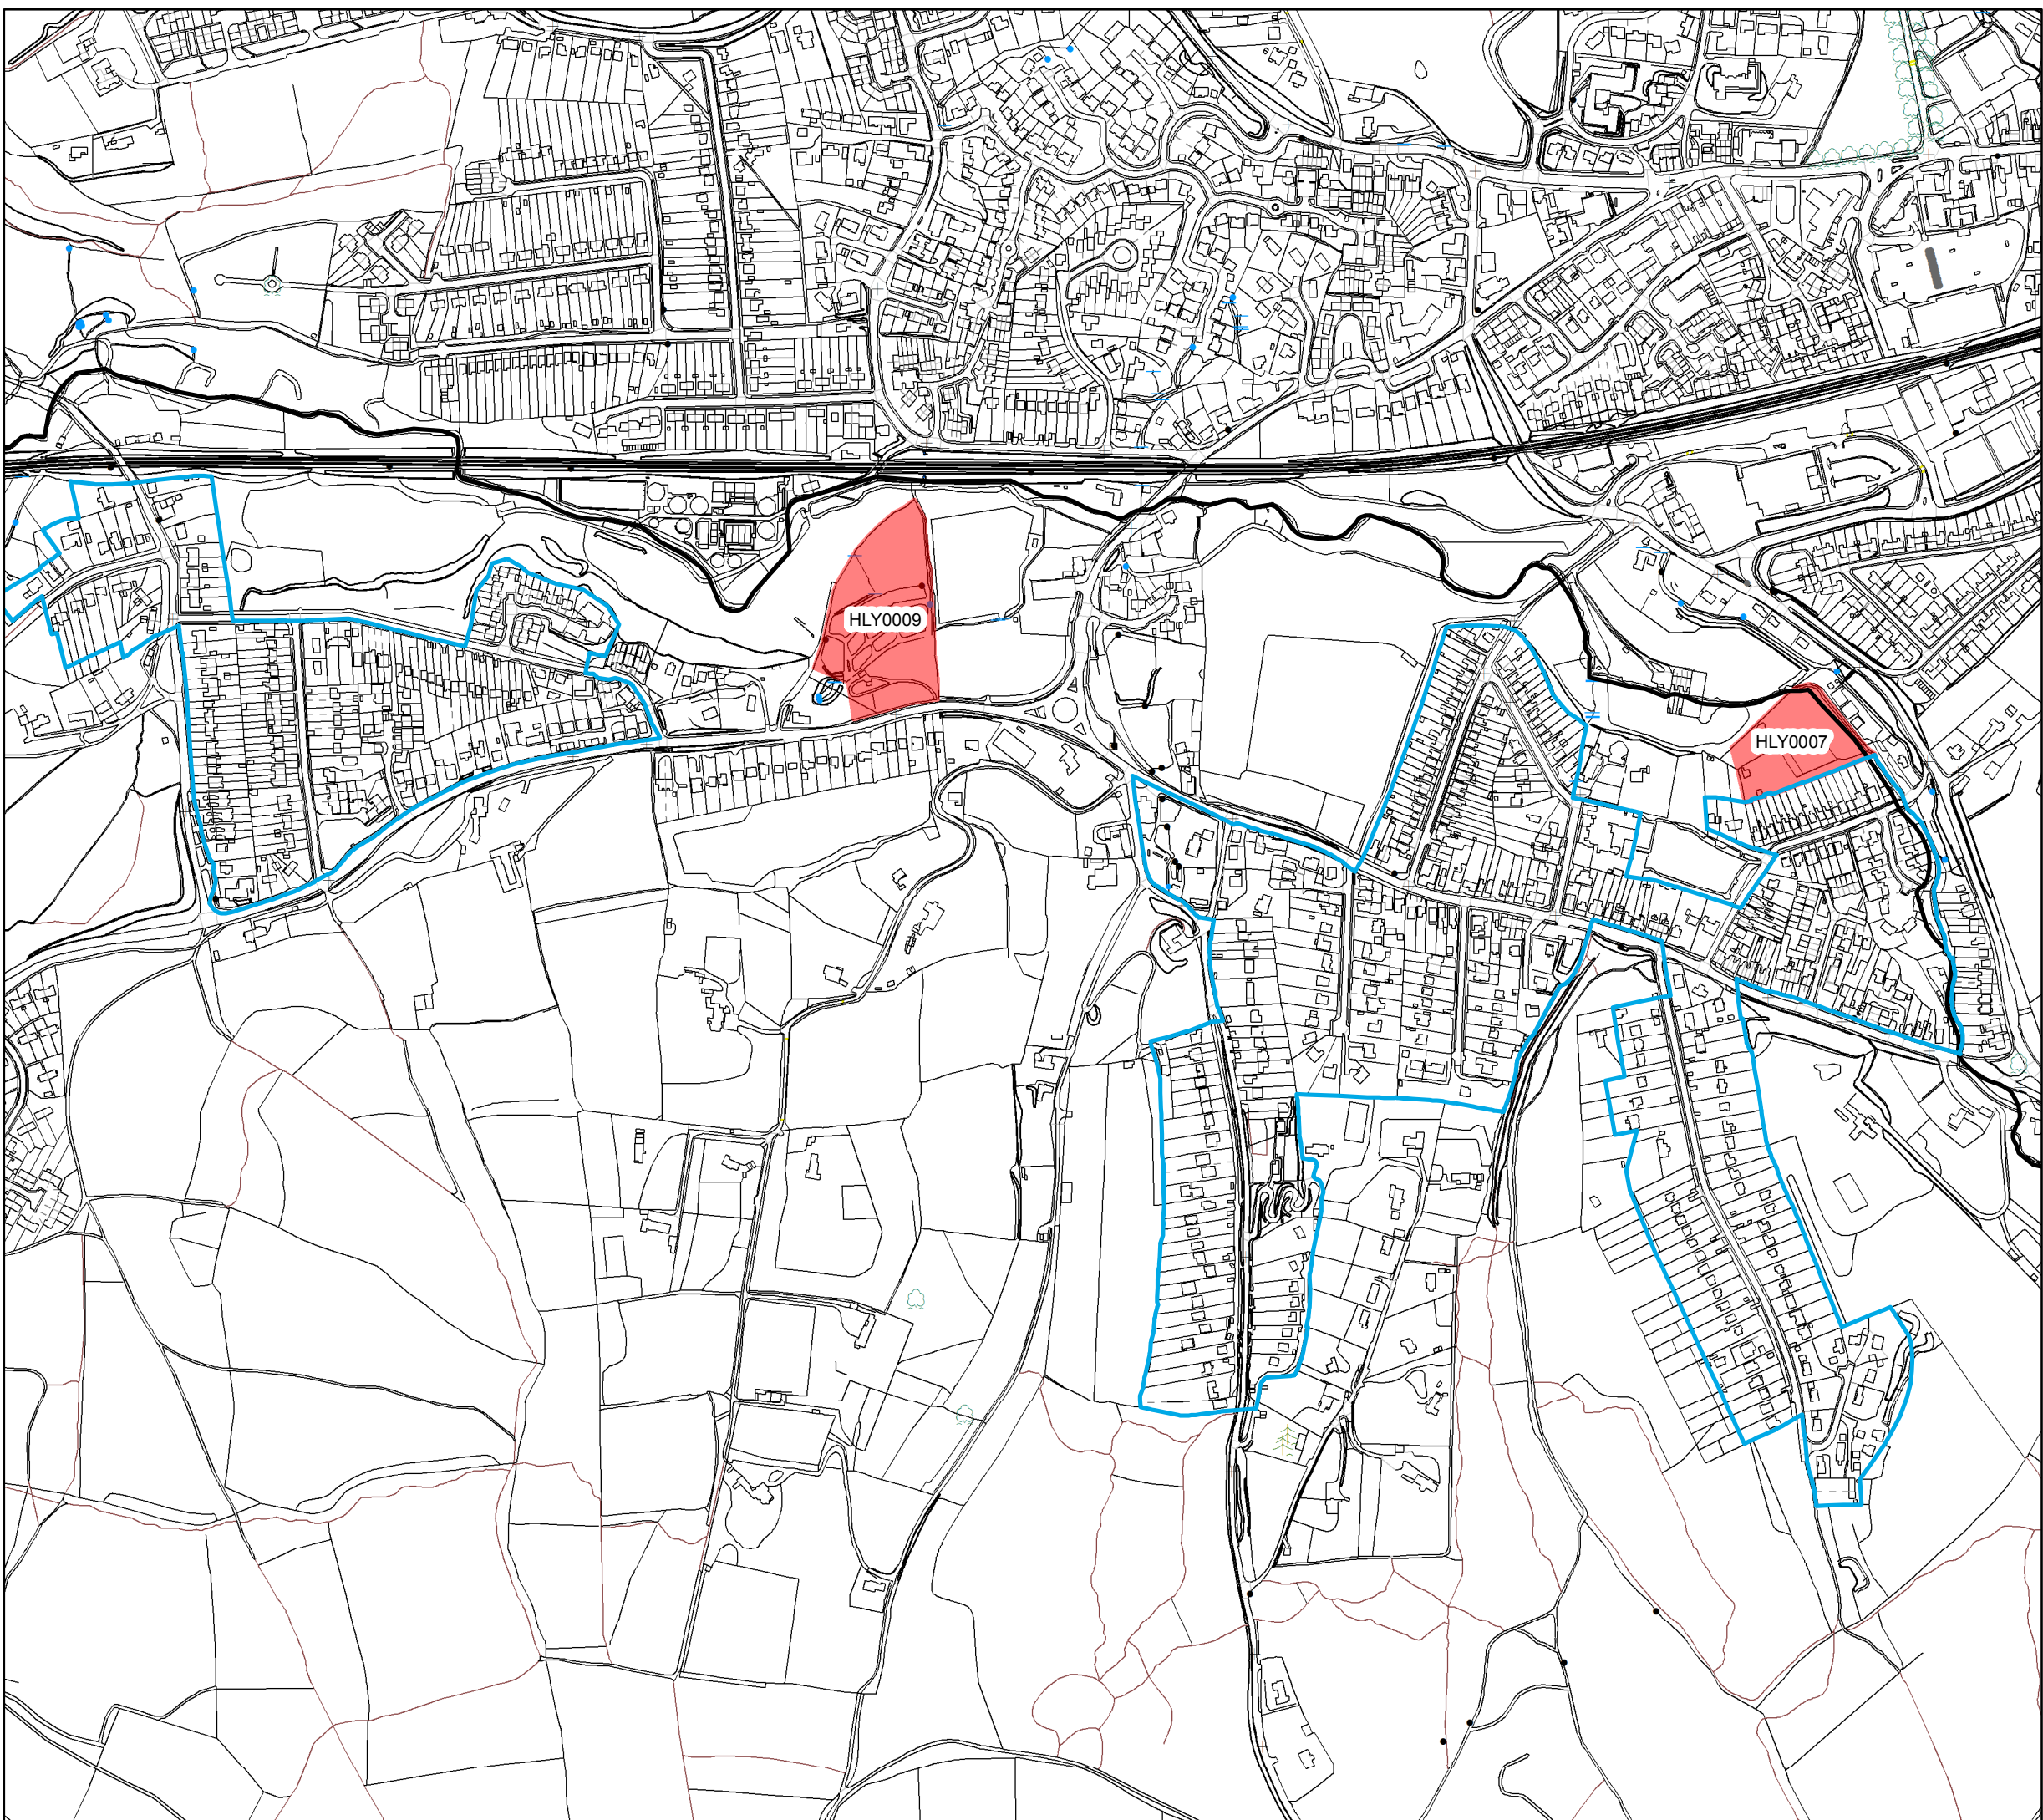

CHICHESTER DISTRICT COUNCIL

Lynchmere

Legend

Settlement Boundary

Parish boundary

HELAA 2018

Achievable

Rejected

Planning Permission/Under Construction

Site Allocation