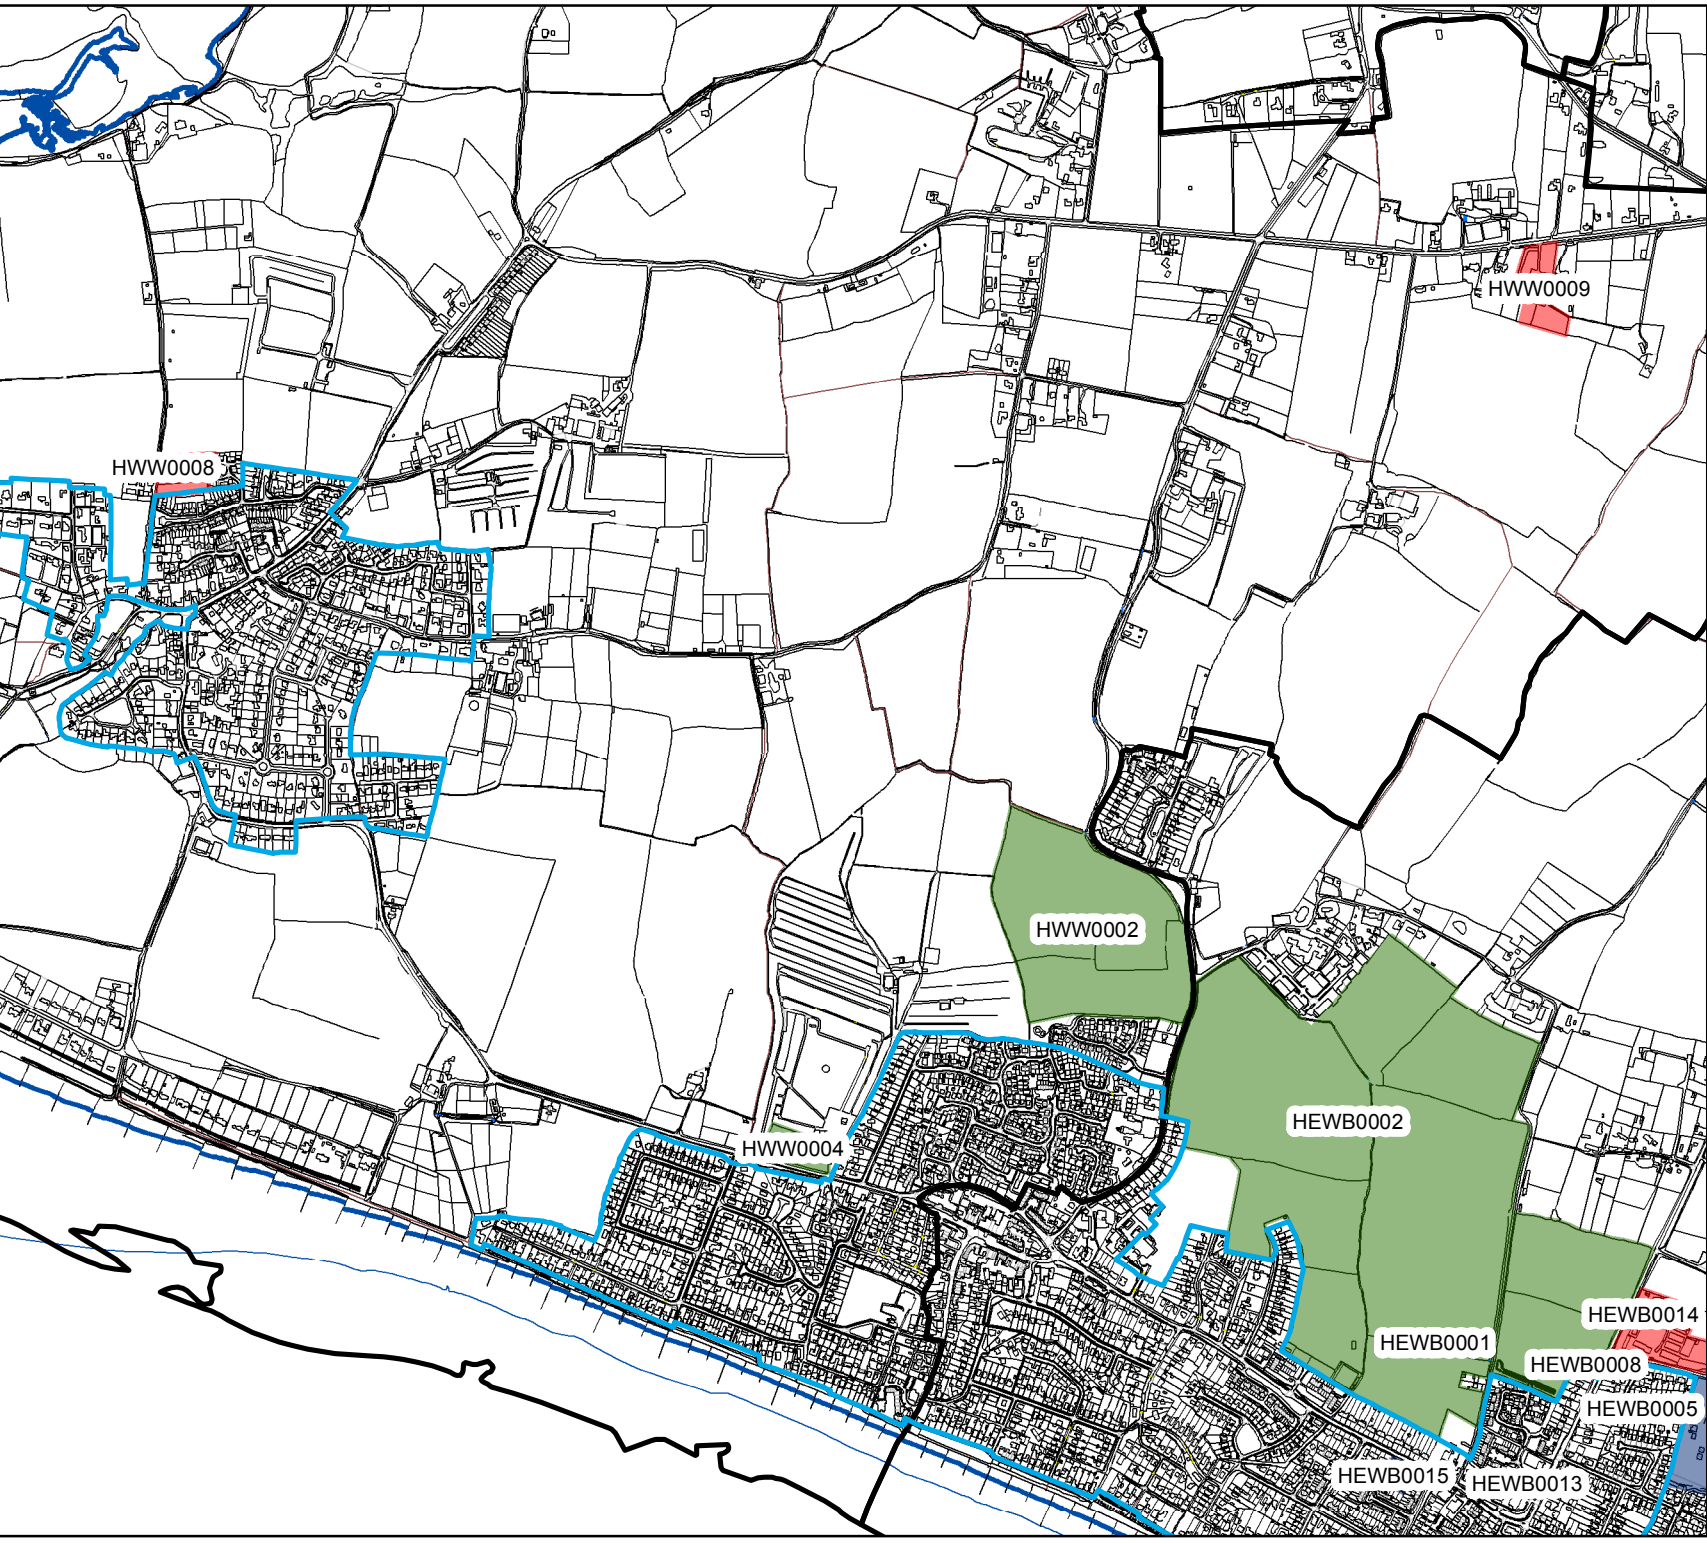

CHICHESTER DISTRICT COUNCIL

West Wittering

Legend

Settlement Boundary

Parish boundary

HELAA 2018

Achievable

Rejected

Planning Permission/Under Construction

Site Allocation