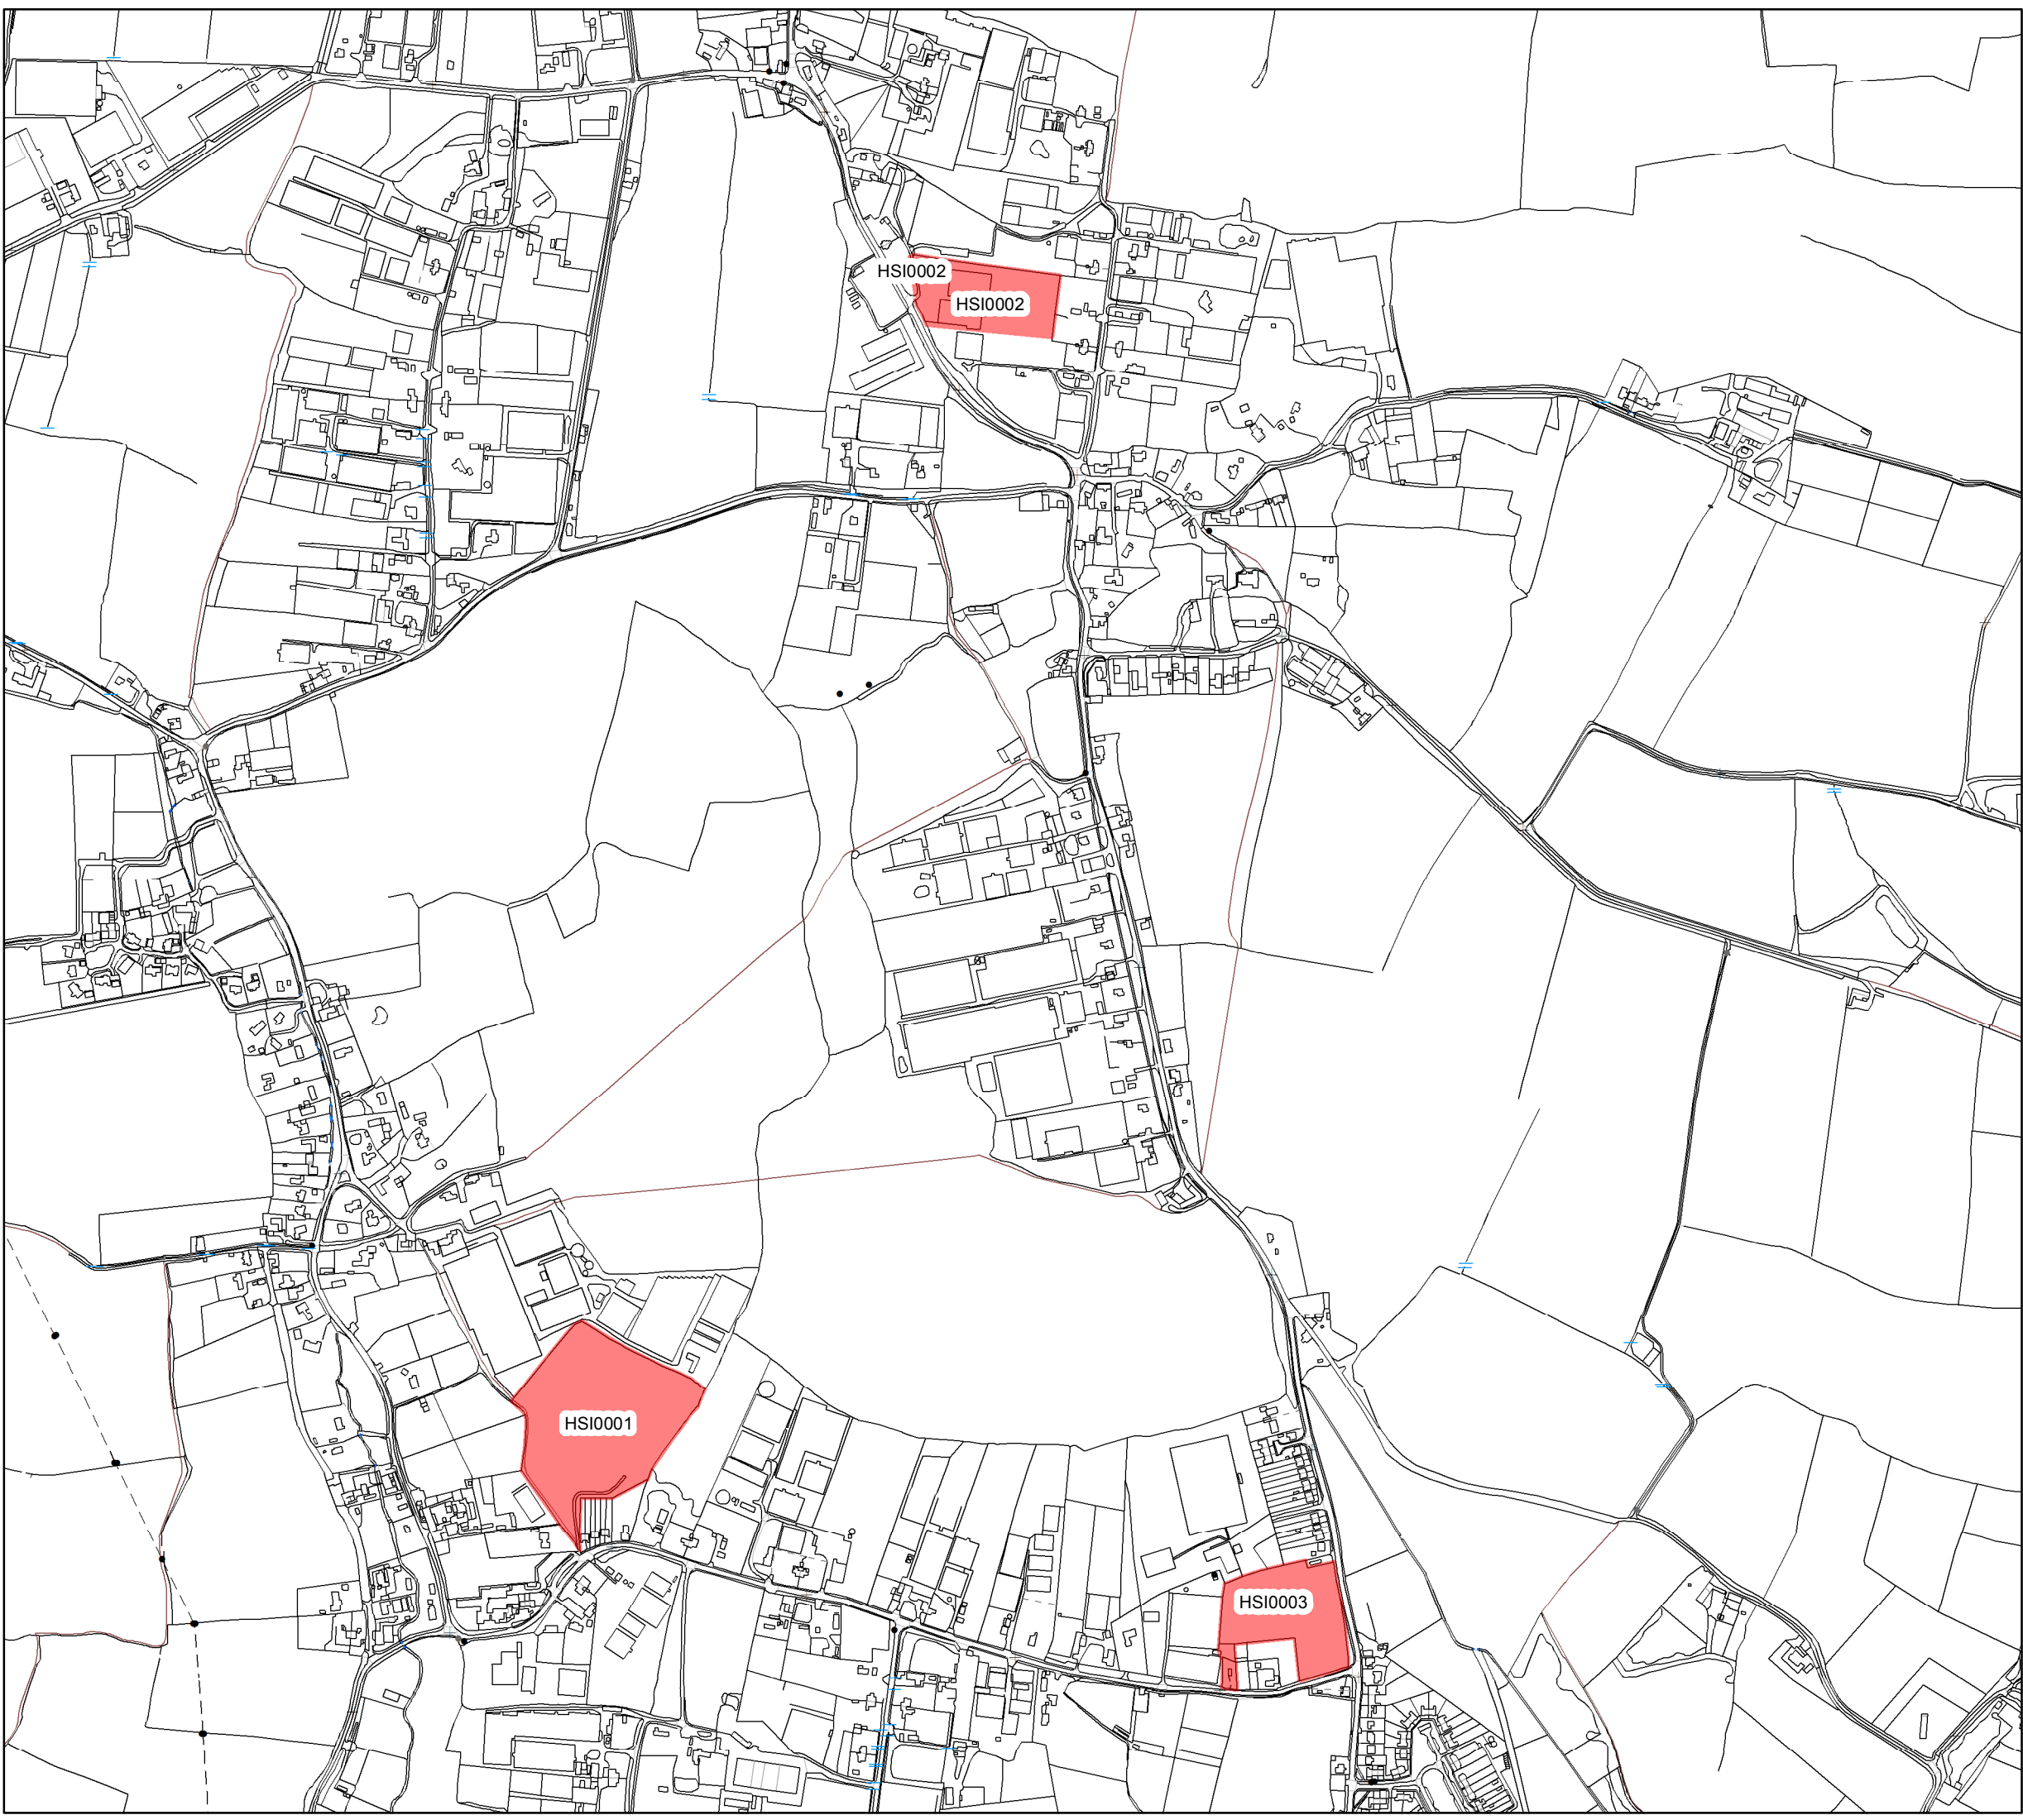

 Planning Permission/Under Construction

 Site Allocation

CHICHESTER DISTRICT COUNCIL

Southbourne

Legend

-  Settlement Boundary
-  Parish boundary
- HELAA 2018**
-  Achievable
-  Rejected
-  Planning Permission/Under Construction
-  Site Allocation