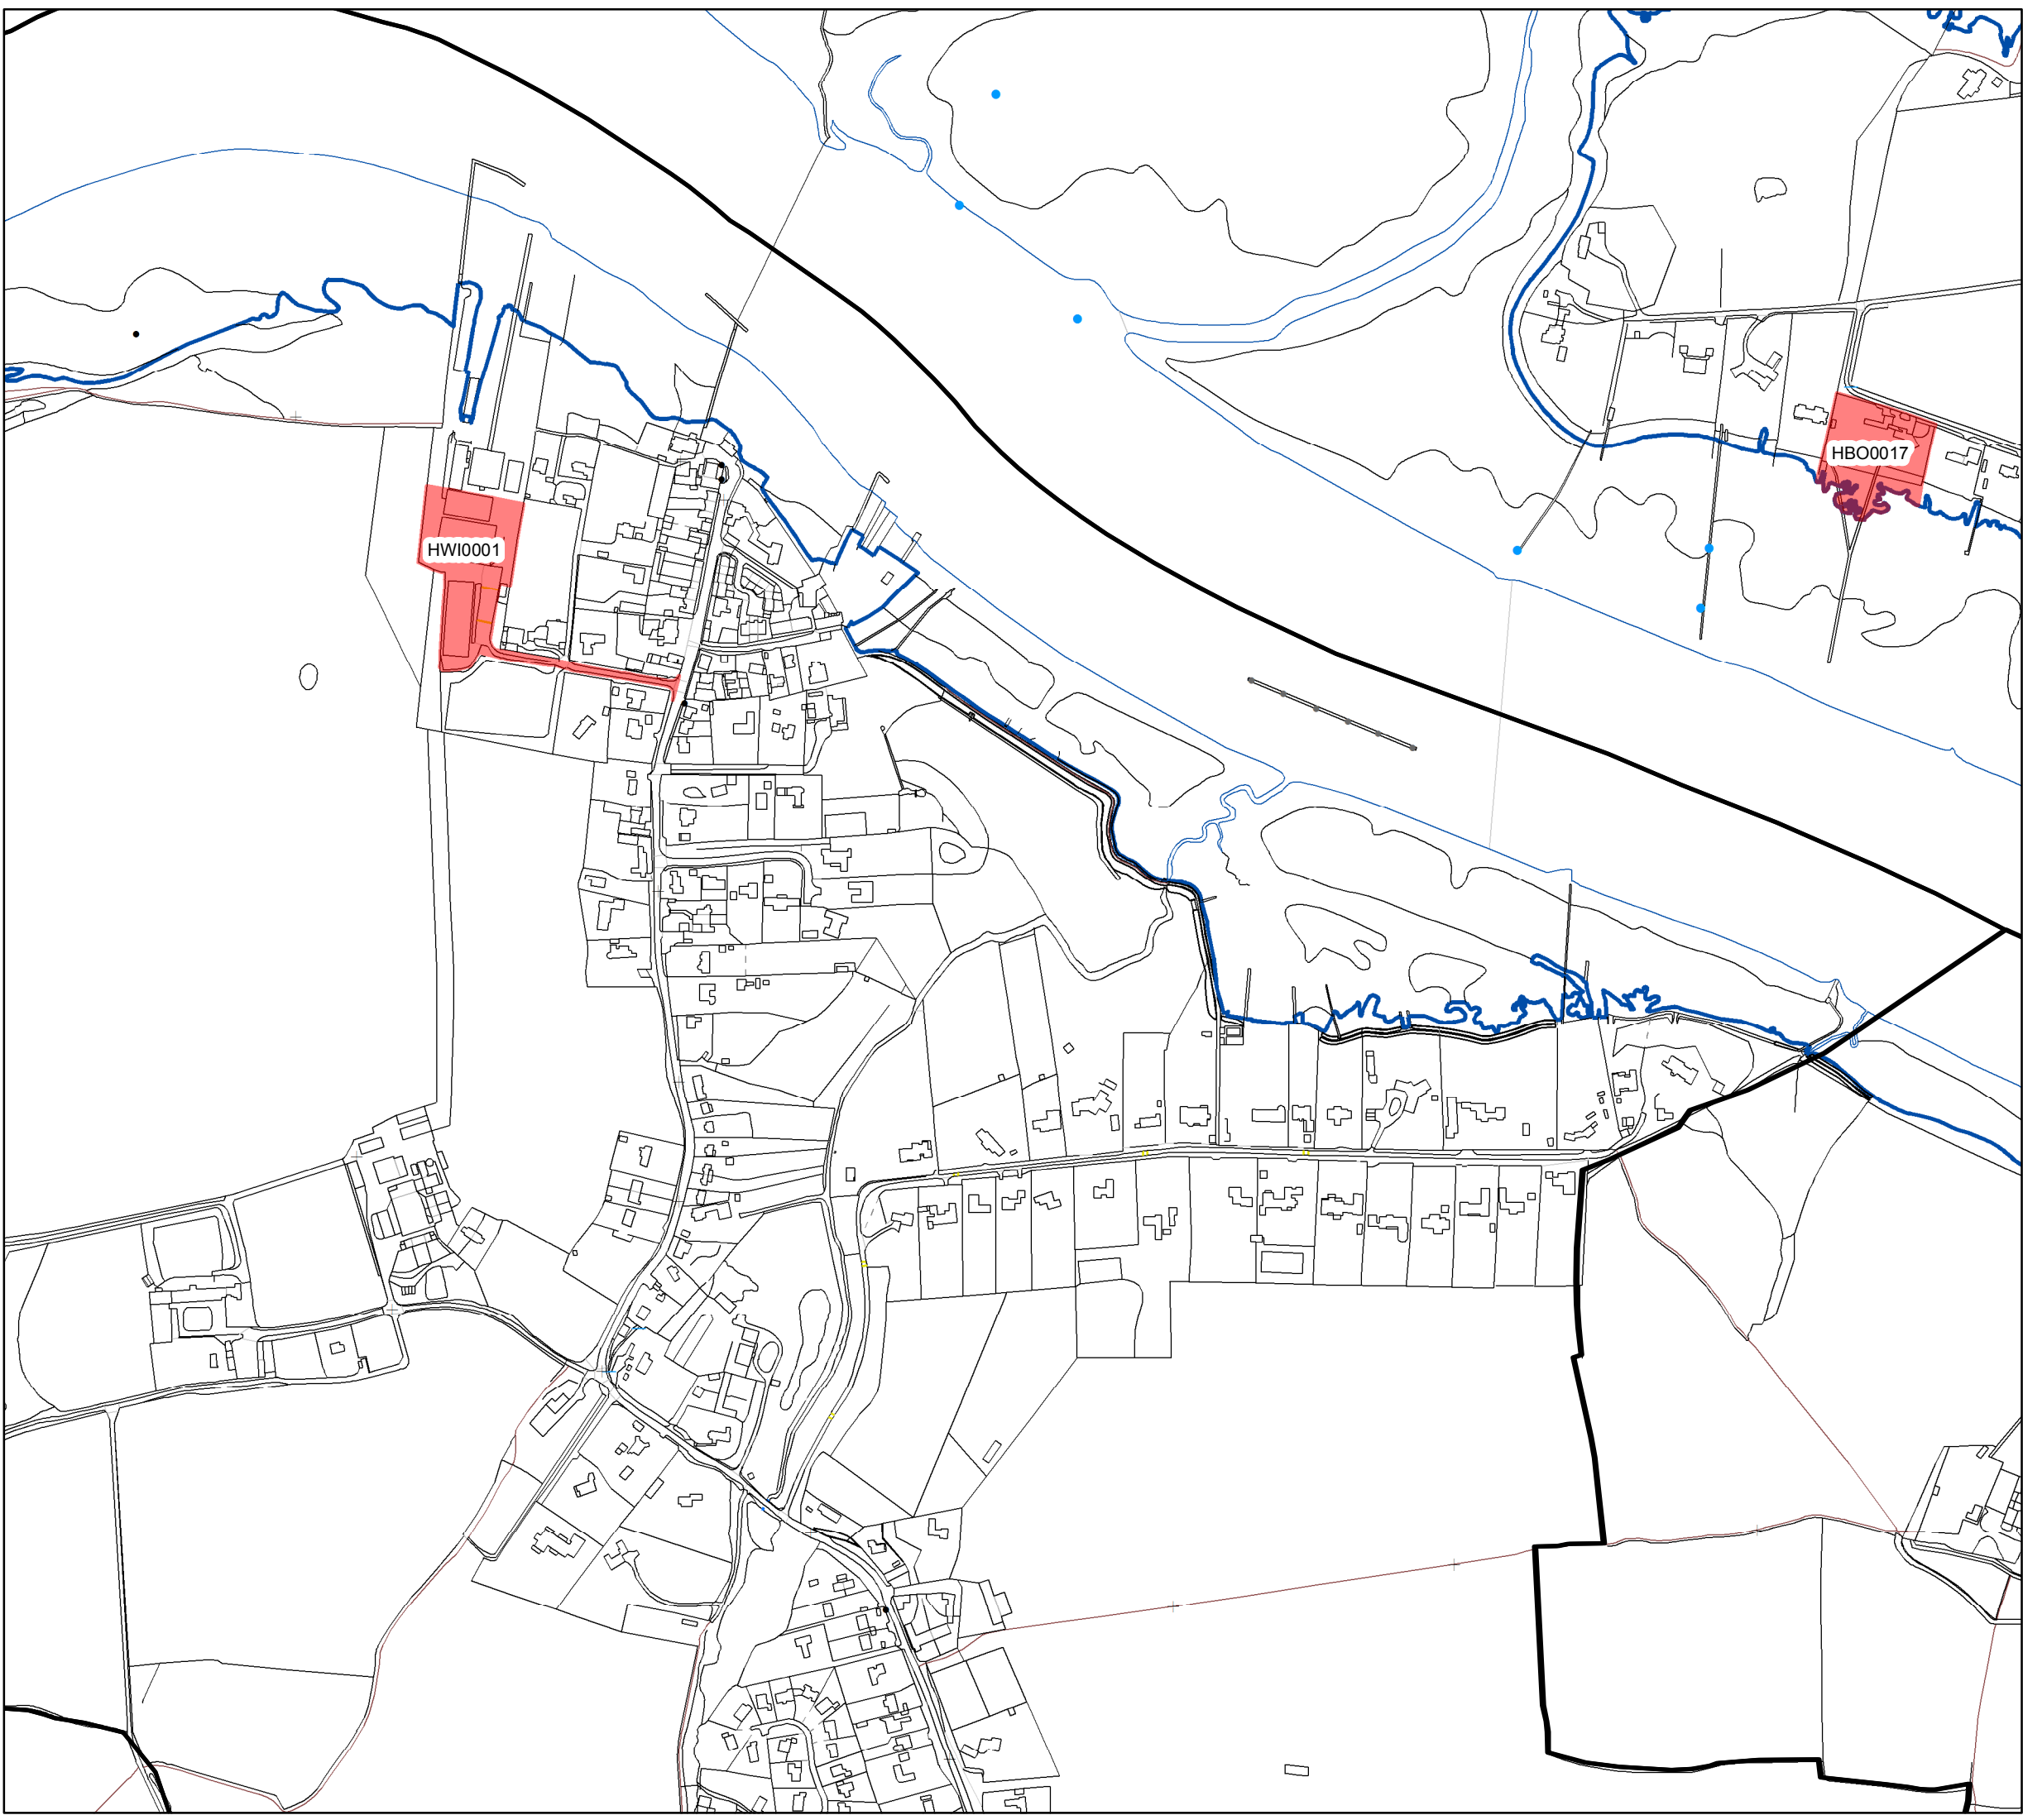

Legend

 Settlement Boundary

 Parish boundary

HELAA 2018

 Achievable

 Rejected

 Planning Permission/Under Construction

 Site Allocation