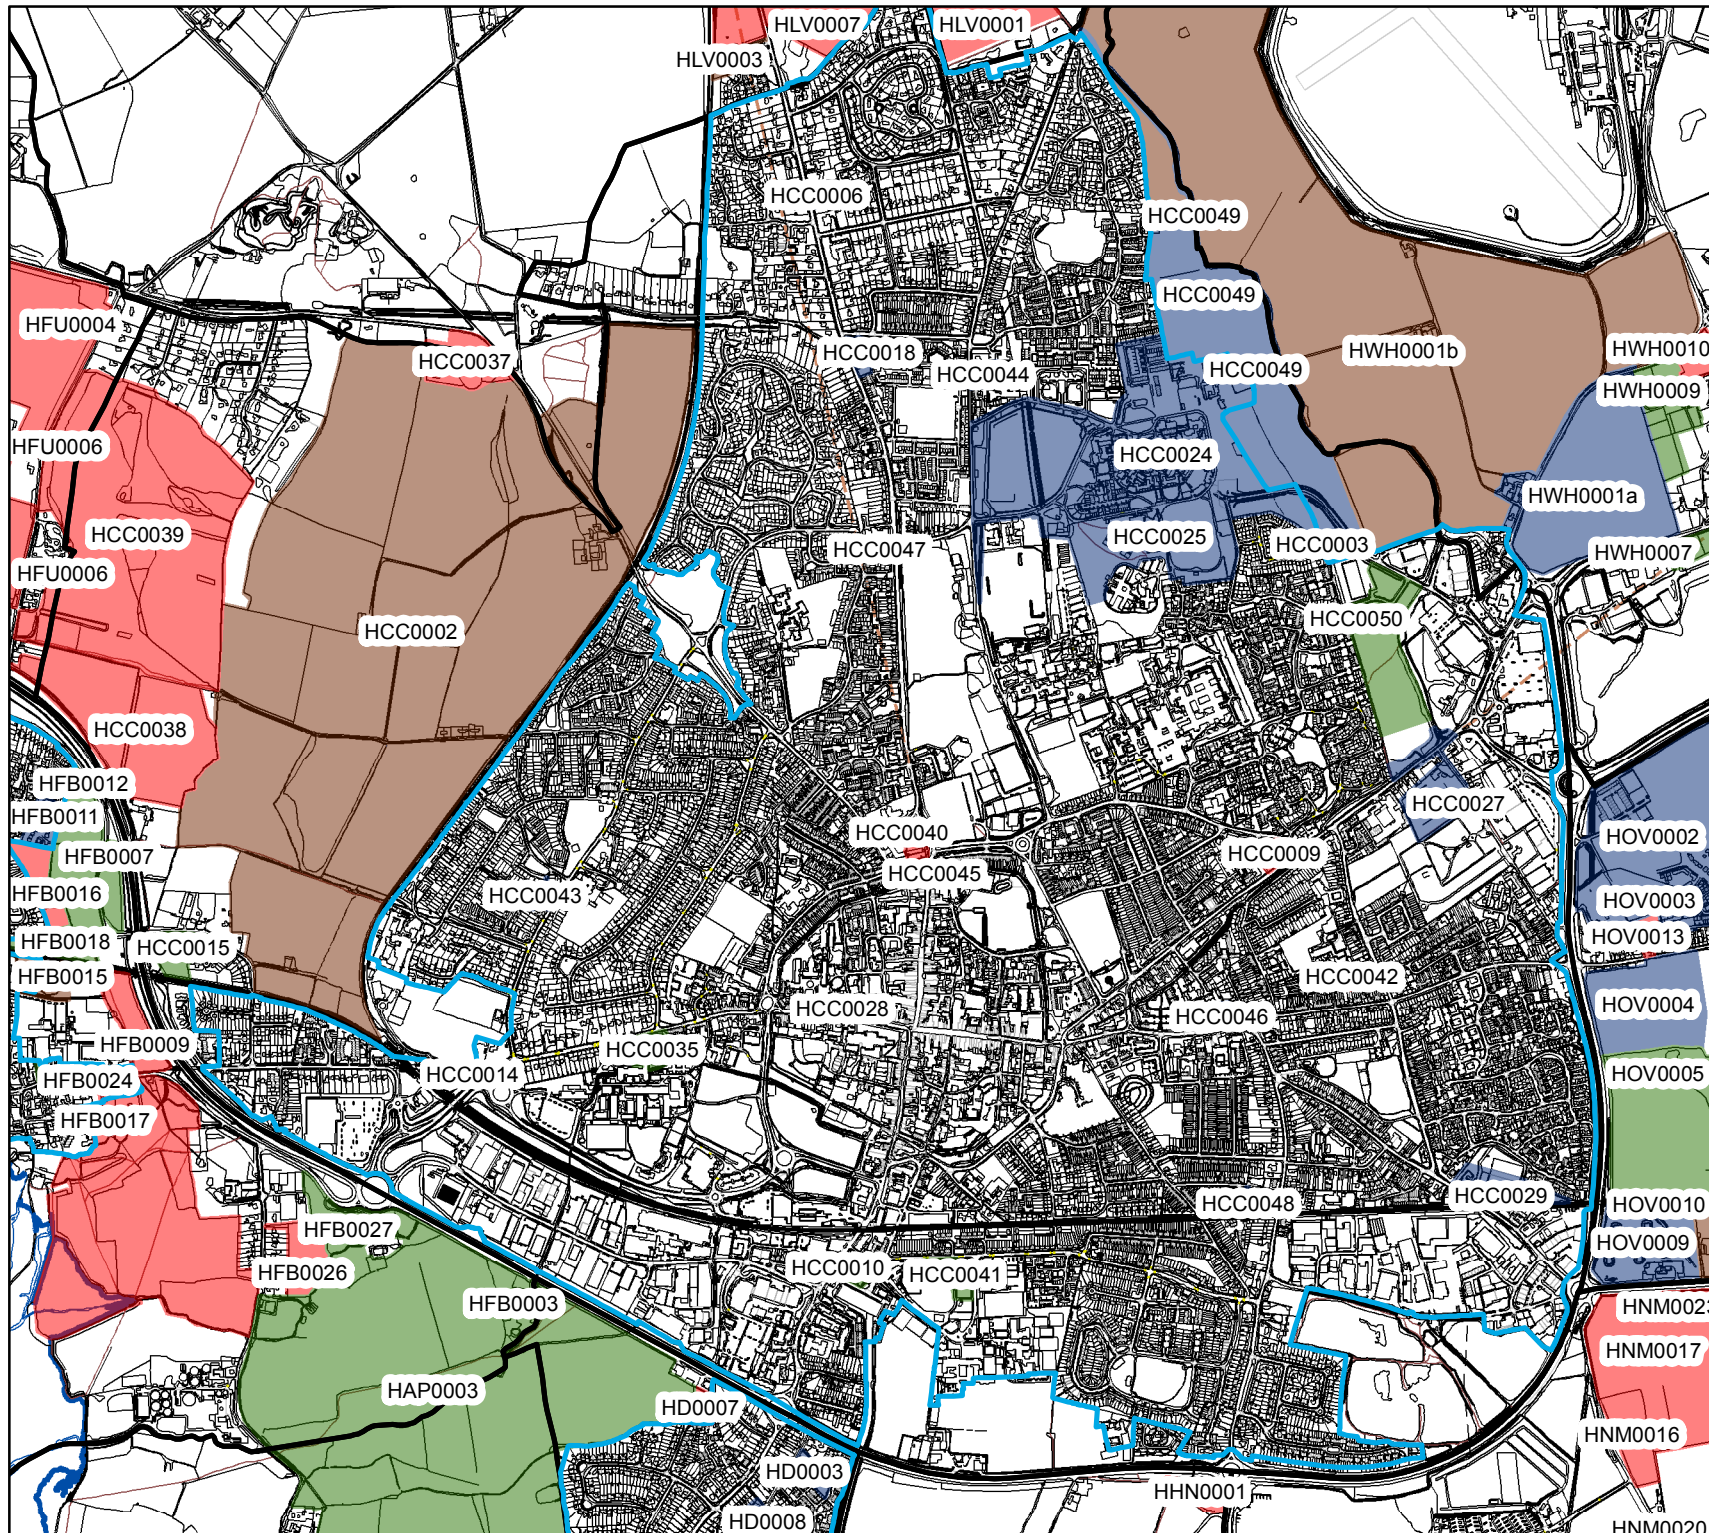

CHICHESTER DISTRICT COUNCIL

Chichester city

Legend

- Settlement Boundary
- Parish boundary
- **HELAA 2018**
- Achievable
- Rejected
- Planning Permission/Under Construction
- Site Allocation