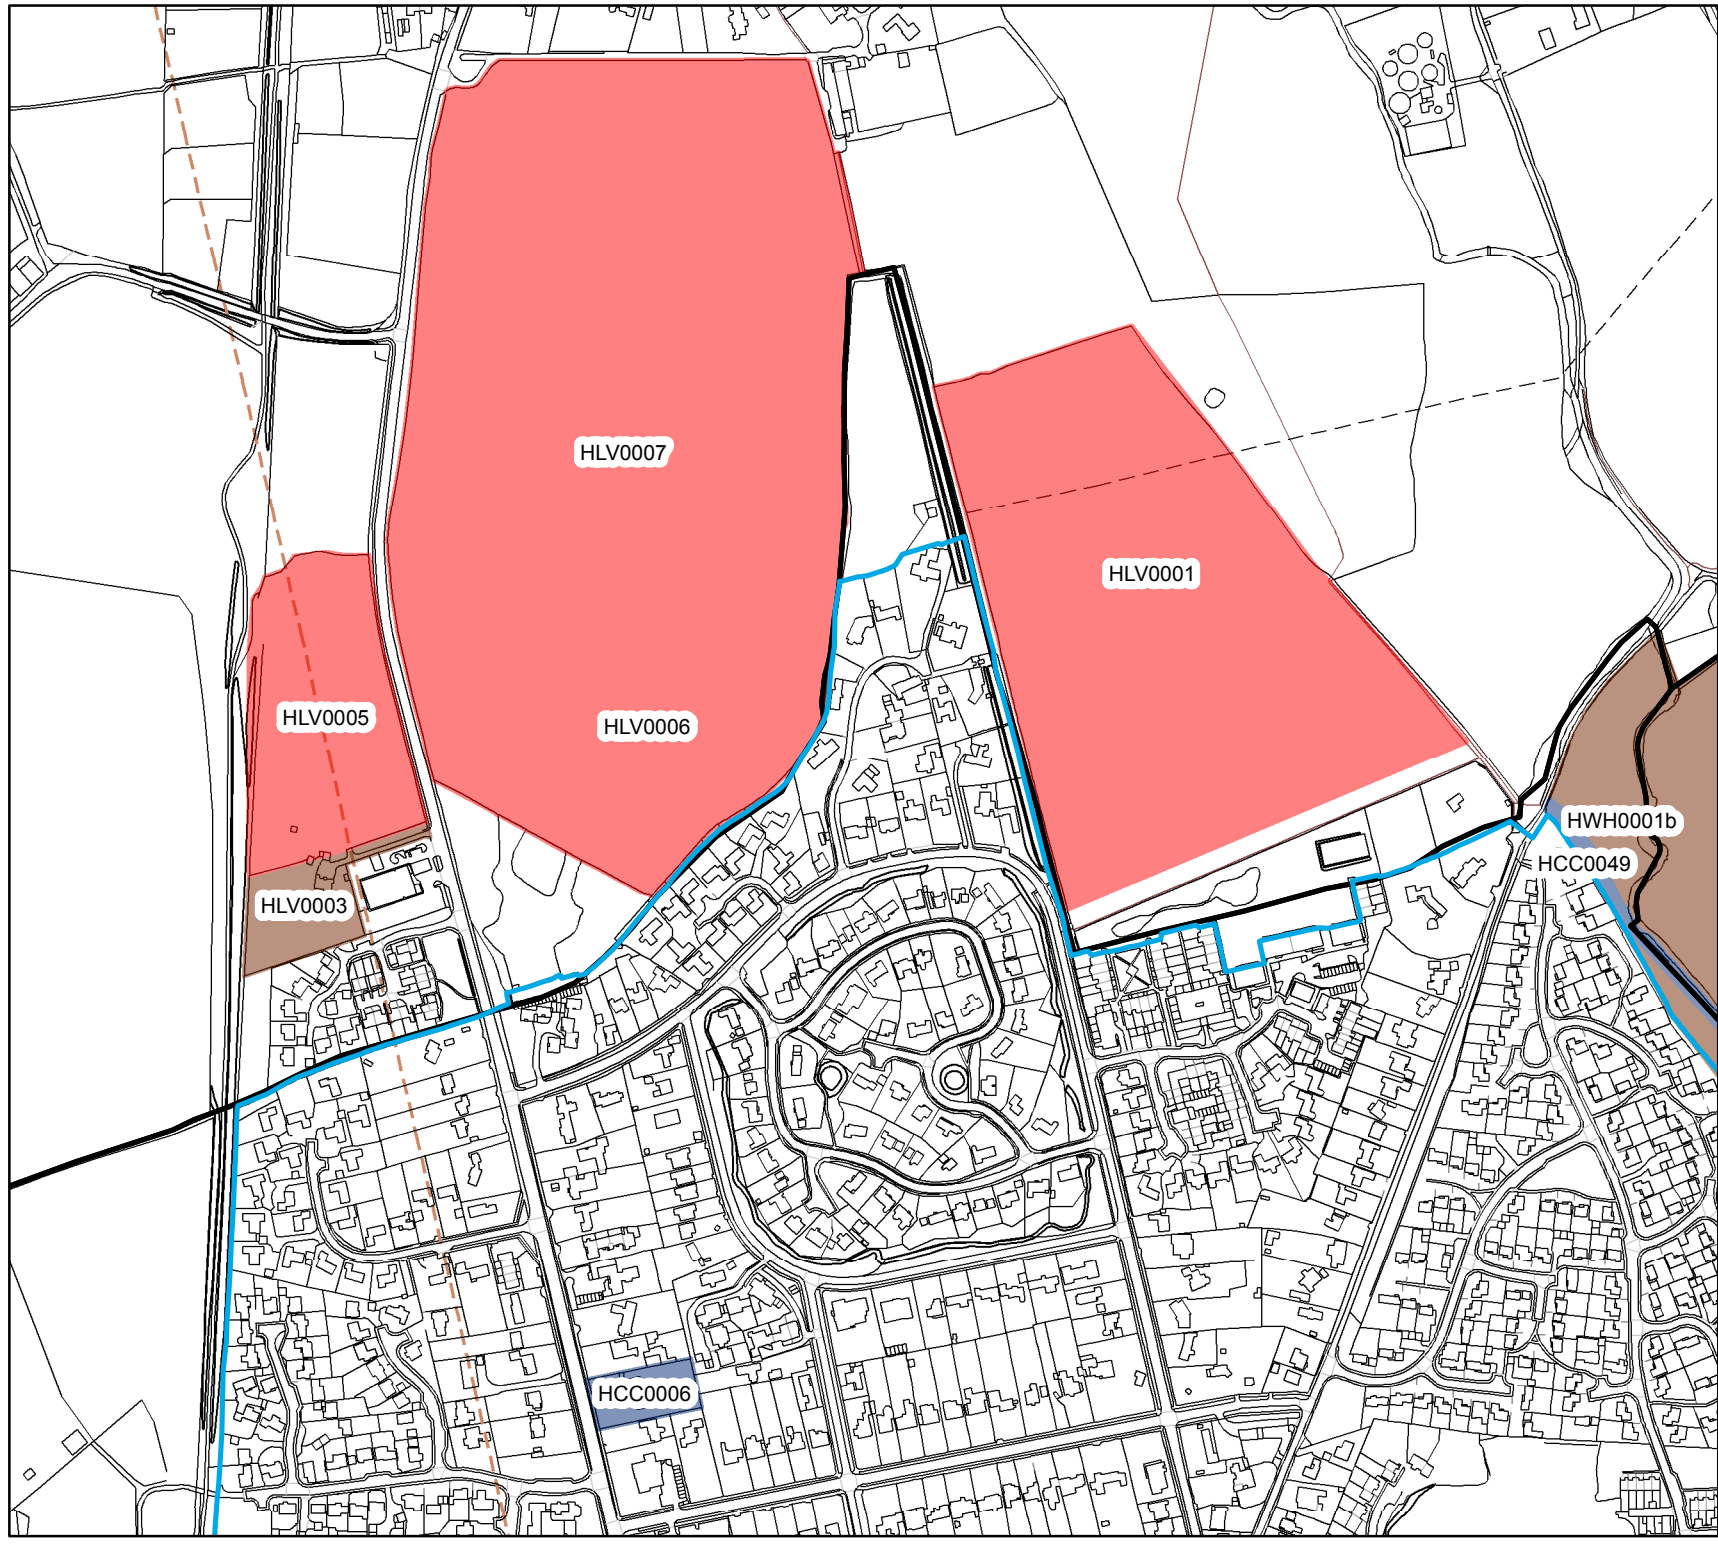

 Site Allocation

CHICHESTER DISTRICT COUNCIL

Lavant

Legend

-  Settlement Boundary
-  Parish boundary

HELAA 2018

-  Achievable
-  Rejected
-  Planning Permission/Under Construction
-  Site Allocation

CHICHESTER DISTRICT COUNCIL

Loxwood

Legend

 Settlement boundary

 Parish boundary

HELAA 2018

 Achievable

 Rejected

 Planning Permission/Under Construction