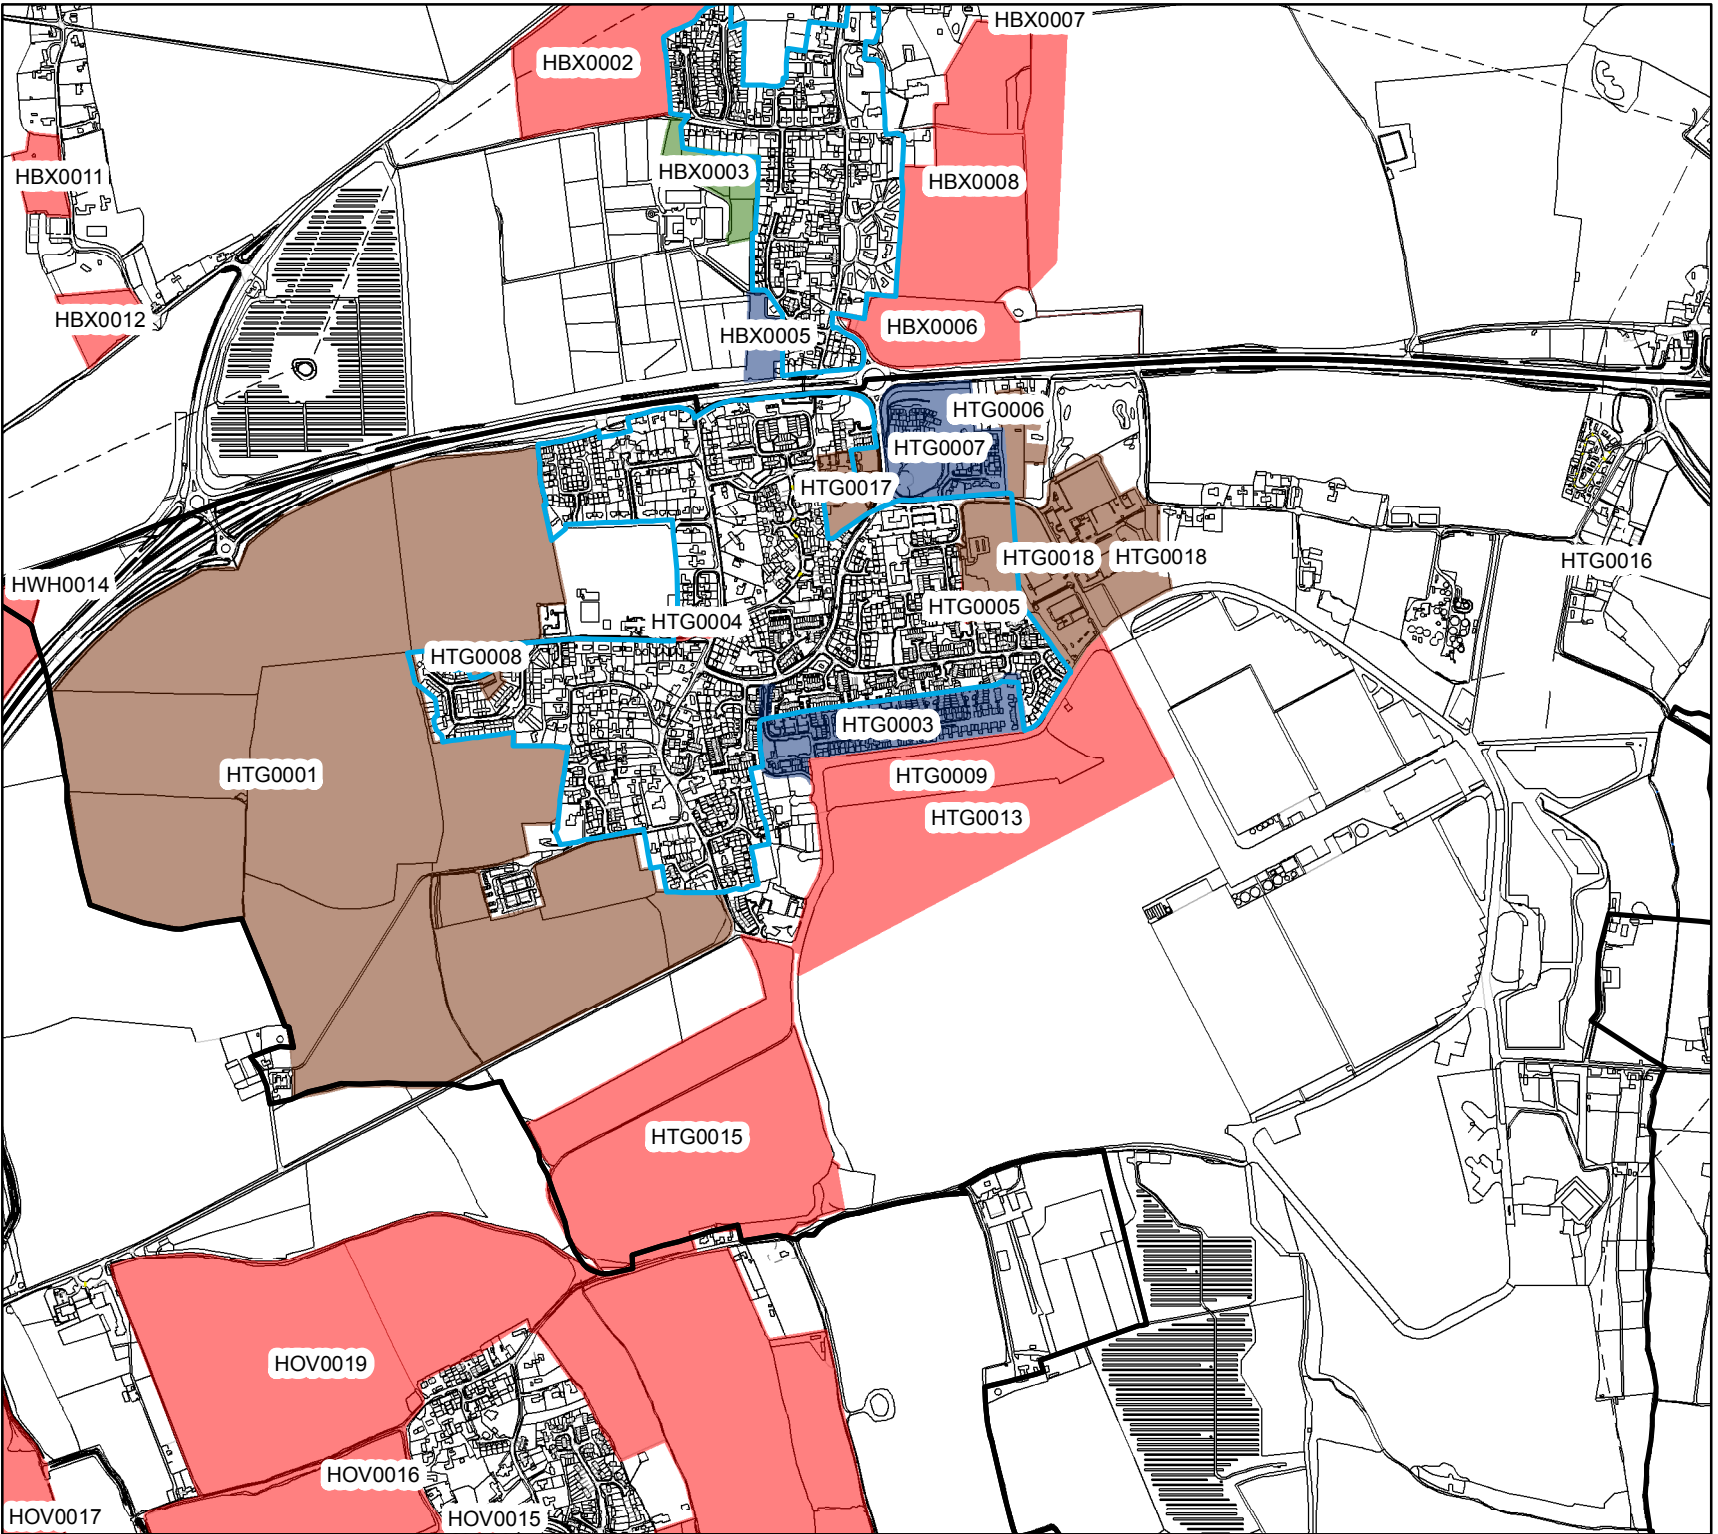

CHICHESTER DISTRICT COUNCIL

Tangmere

Legend

- Settlement boundary
- Parish boundary

HELAA 2018

- Achievable
- Rejected
- Planning Permission/Under Construction
- Site Allocation

CHICHESTER DISTRICT COUNCIL

West Itchenor