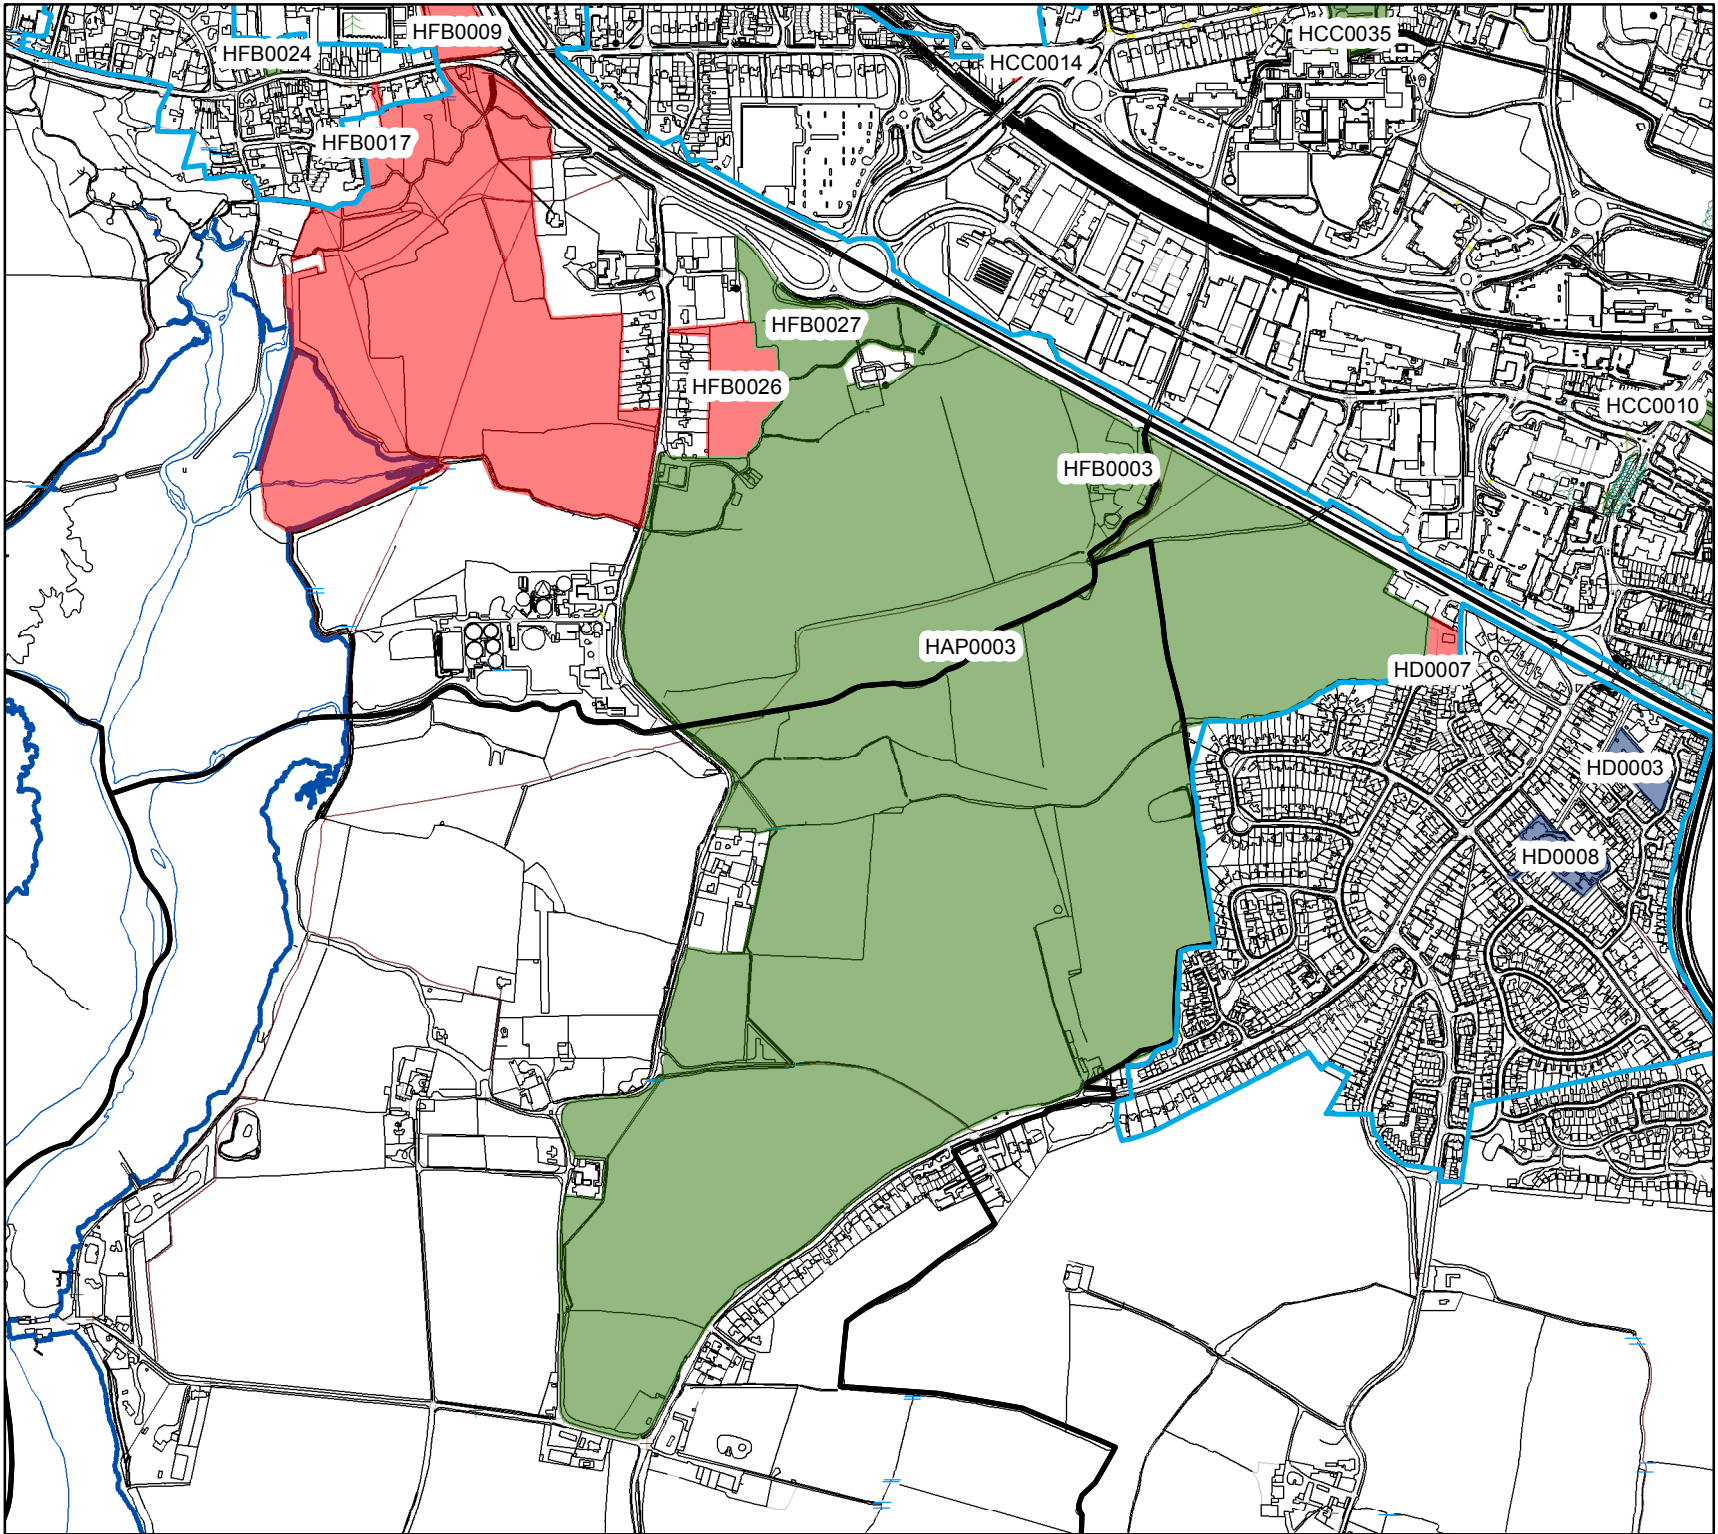

CHICHESTER DISTRICT COUNCIL

Apuldram

Legend

- Settlement Boundary
- Parish boundary

HELAA 2018

- Achievable
- Rejected
- Planning Permission/Under Construction
- Site Allocation