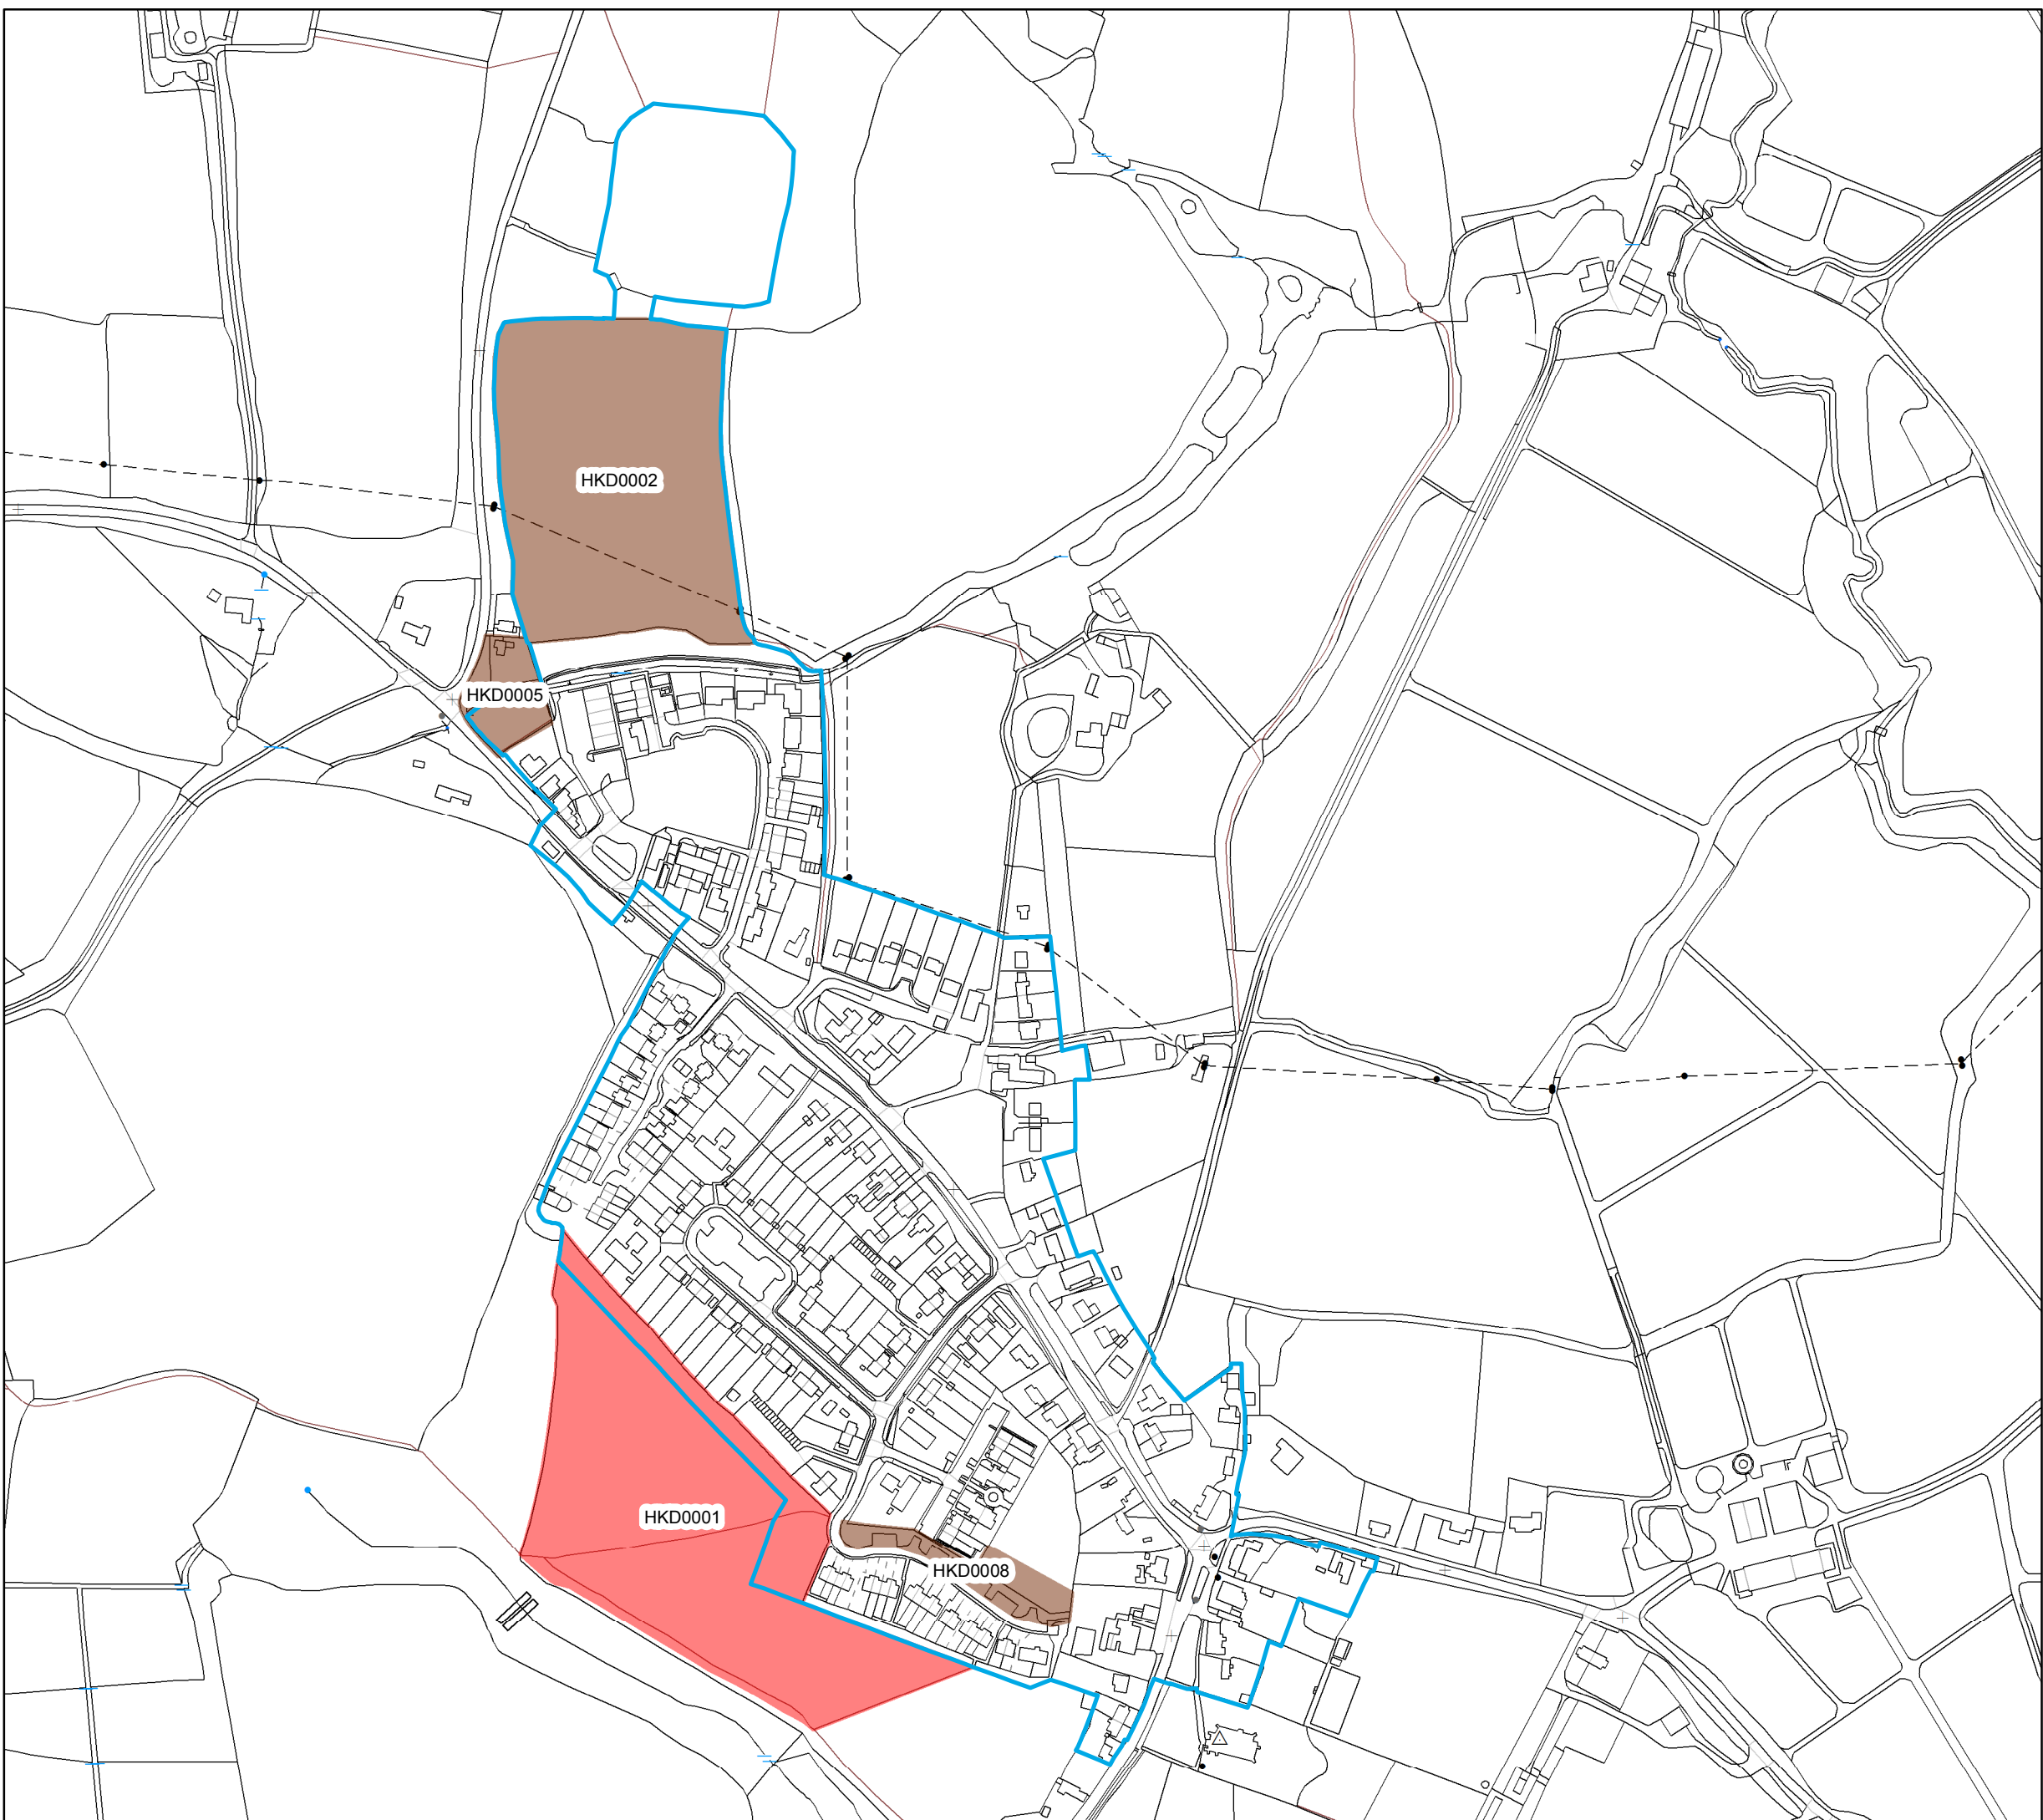

CHICHESTER DISTRICT COUNCIL

Kirdford

Legend

Settlement Boundary

Parish boundary

HELAA 2018

Achievable

Rejected

Planning Permission/Under Construction

Site Allocation