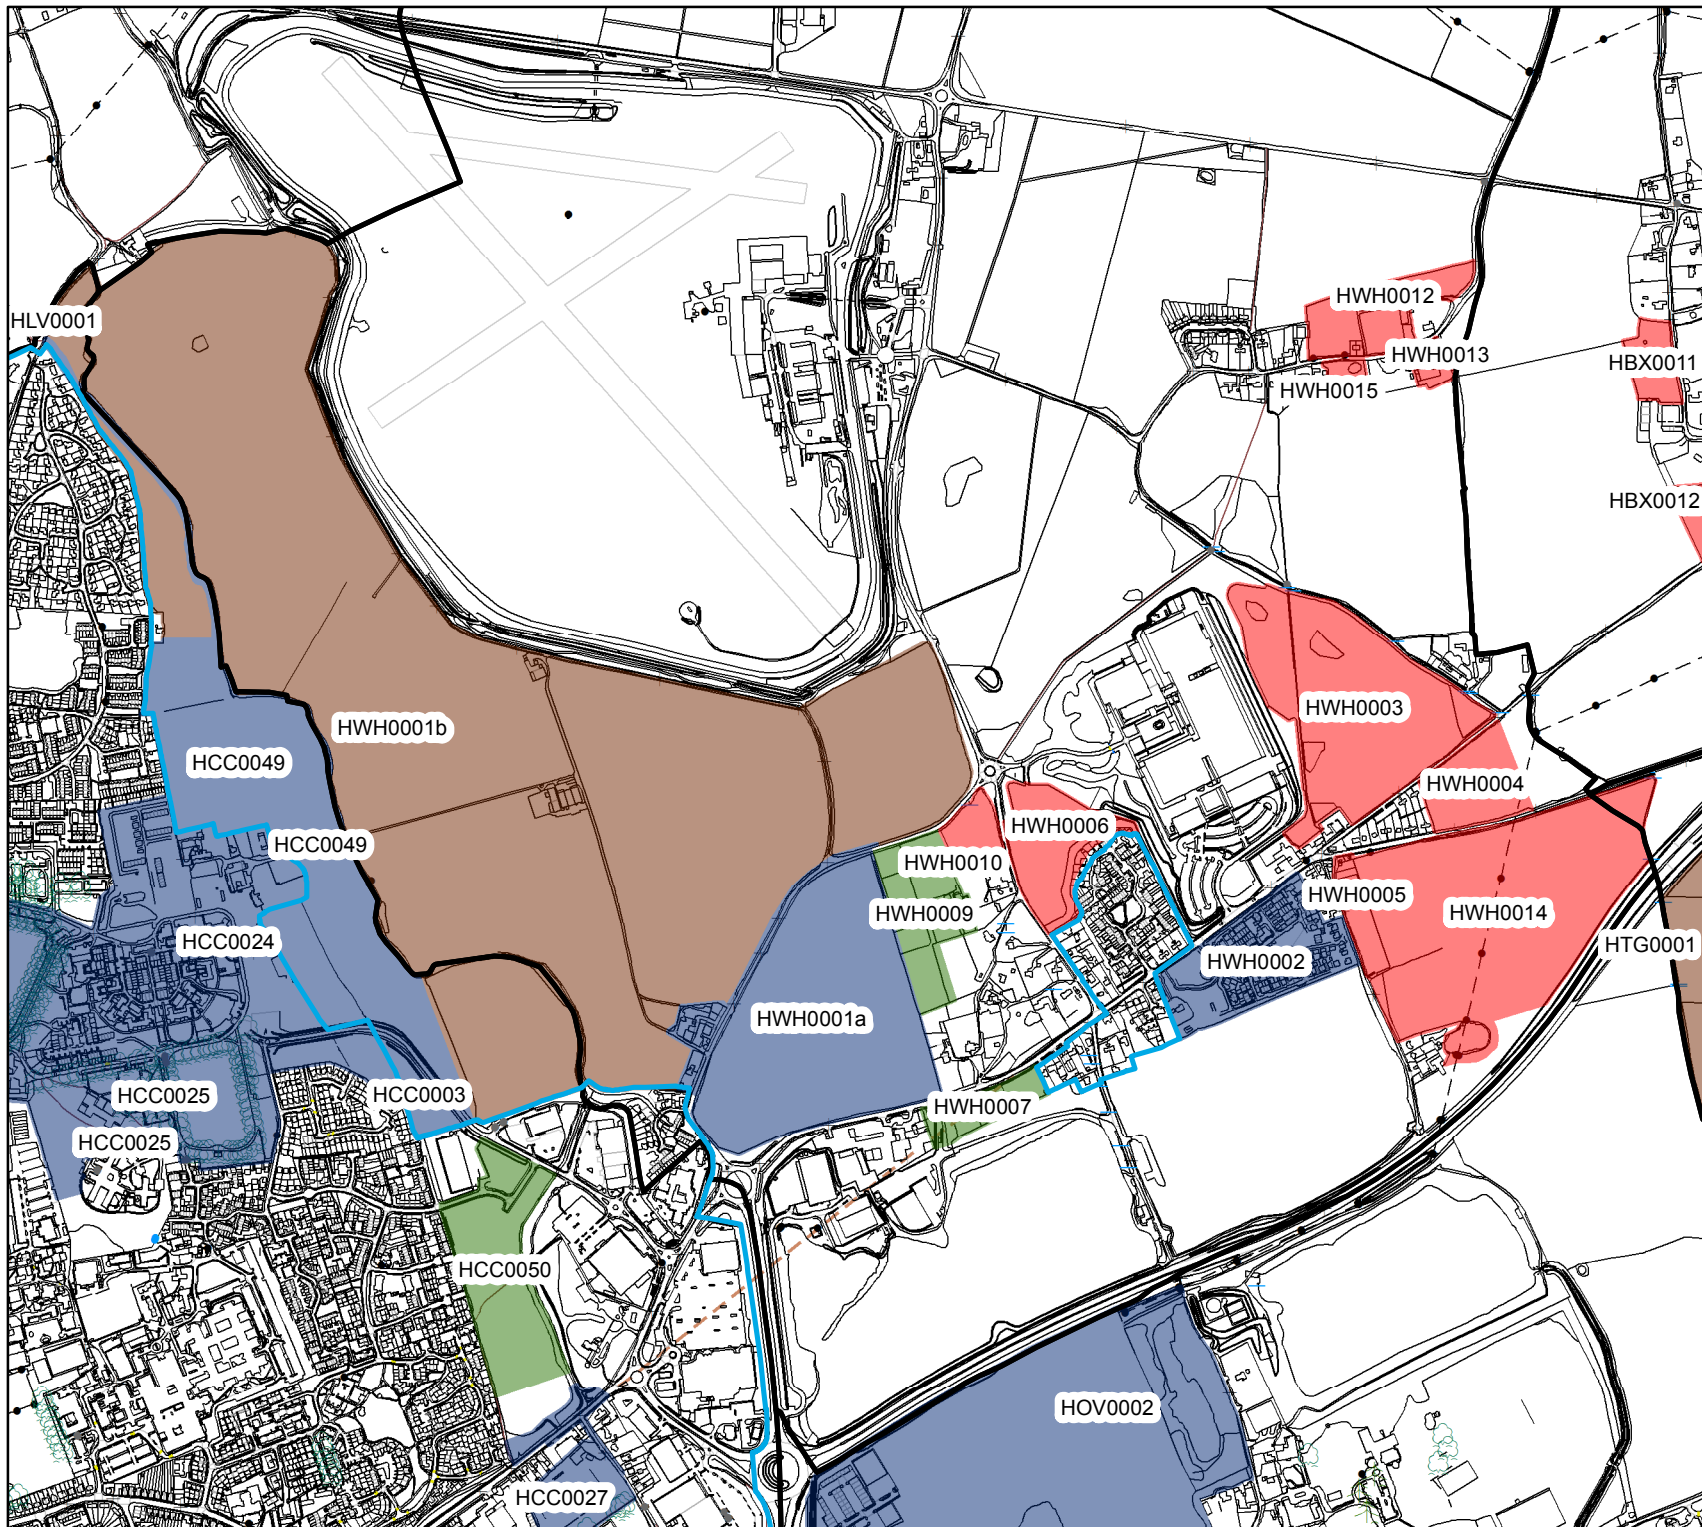

 Achievable

 Rejected

 Planning Permission/Under Construction

 Site Allocation

CHICHESTER DISTRICT COUNCIL

Westhampnett

Legend

-  Settlement boundary
-  Parish boundary
- HELA 2018**
-  Achievable
-  Rejected
-  Planning Permission/Under Construction
-  Site Allocation