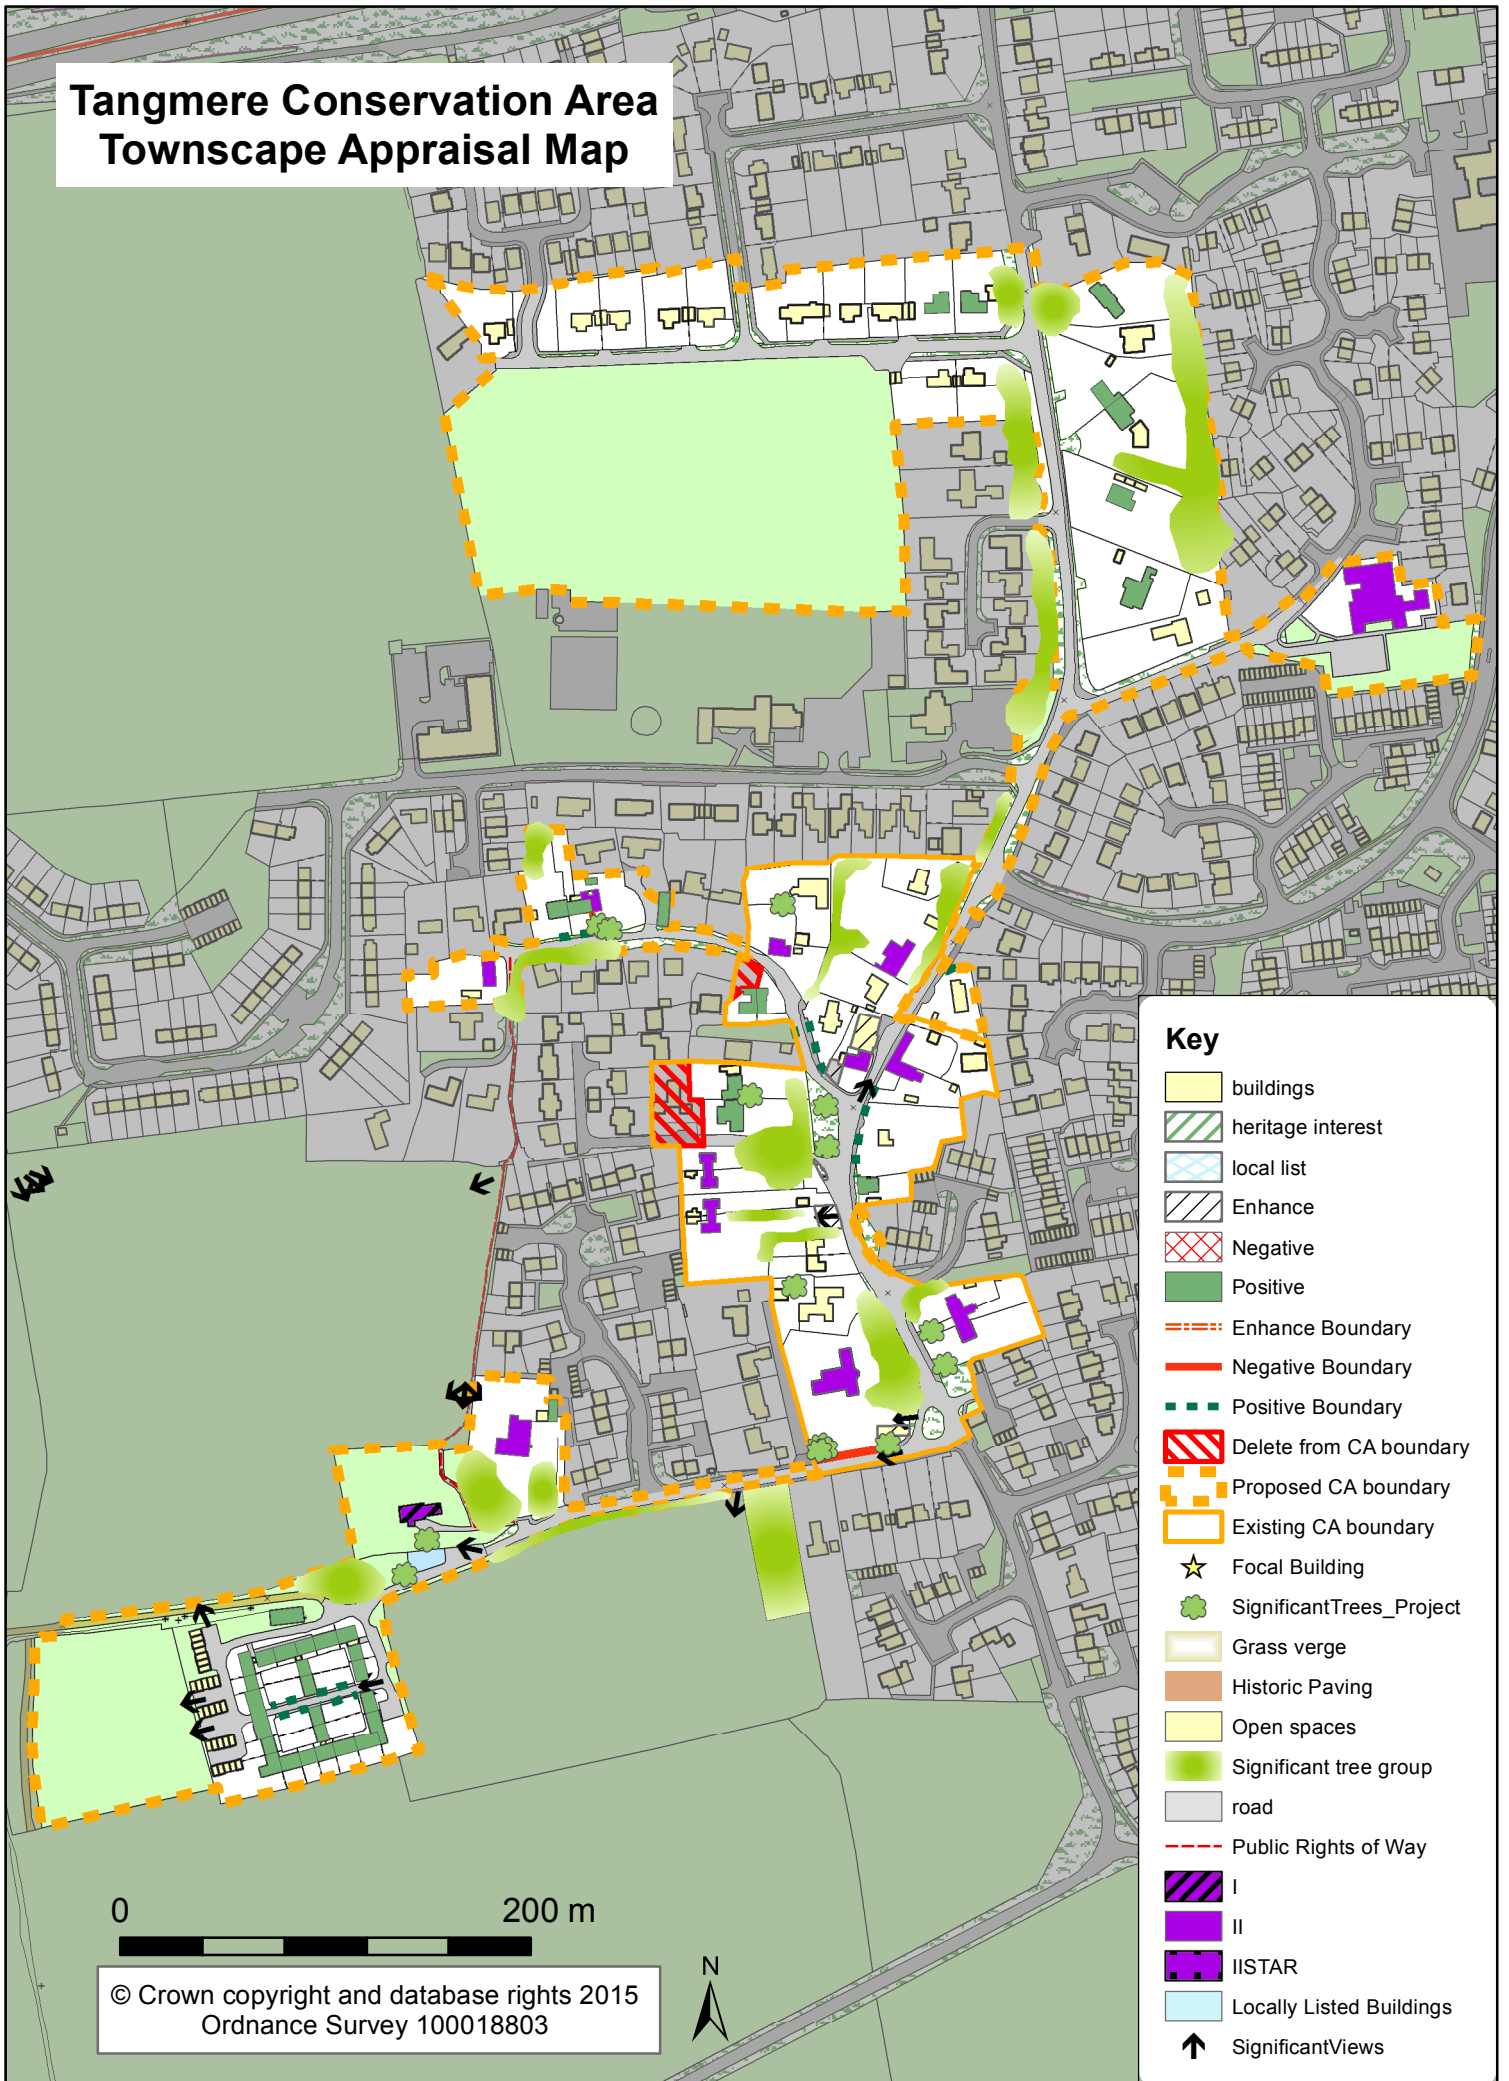

Tangmere Conservation Area Townscape Appraisal Map

Key	
	buildings
	heritage interest
	local list
	Enhance
	Negative
	Positive
	Enhance Boundary
	Negative Boundary
	Positive Boundary
	Delete from CA boundary
	Proposed CA boundary
	Existing CA boundary
	Focal Building
	SignificantTrees_Project
	Grass verge
	Historic Paving
	Open spaces
	Significant tree group
	road
	Public Rights of Way
	I
	II
	IISTAR
	Locally Listed Buildings
	SignificantViews

0 200 m

© Crown copyright and database rights 2015
Ordnance Survey 100018803