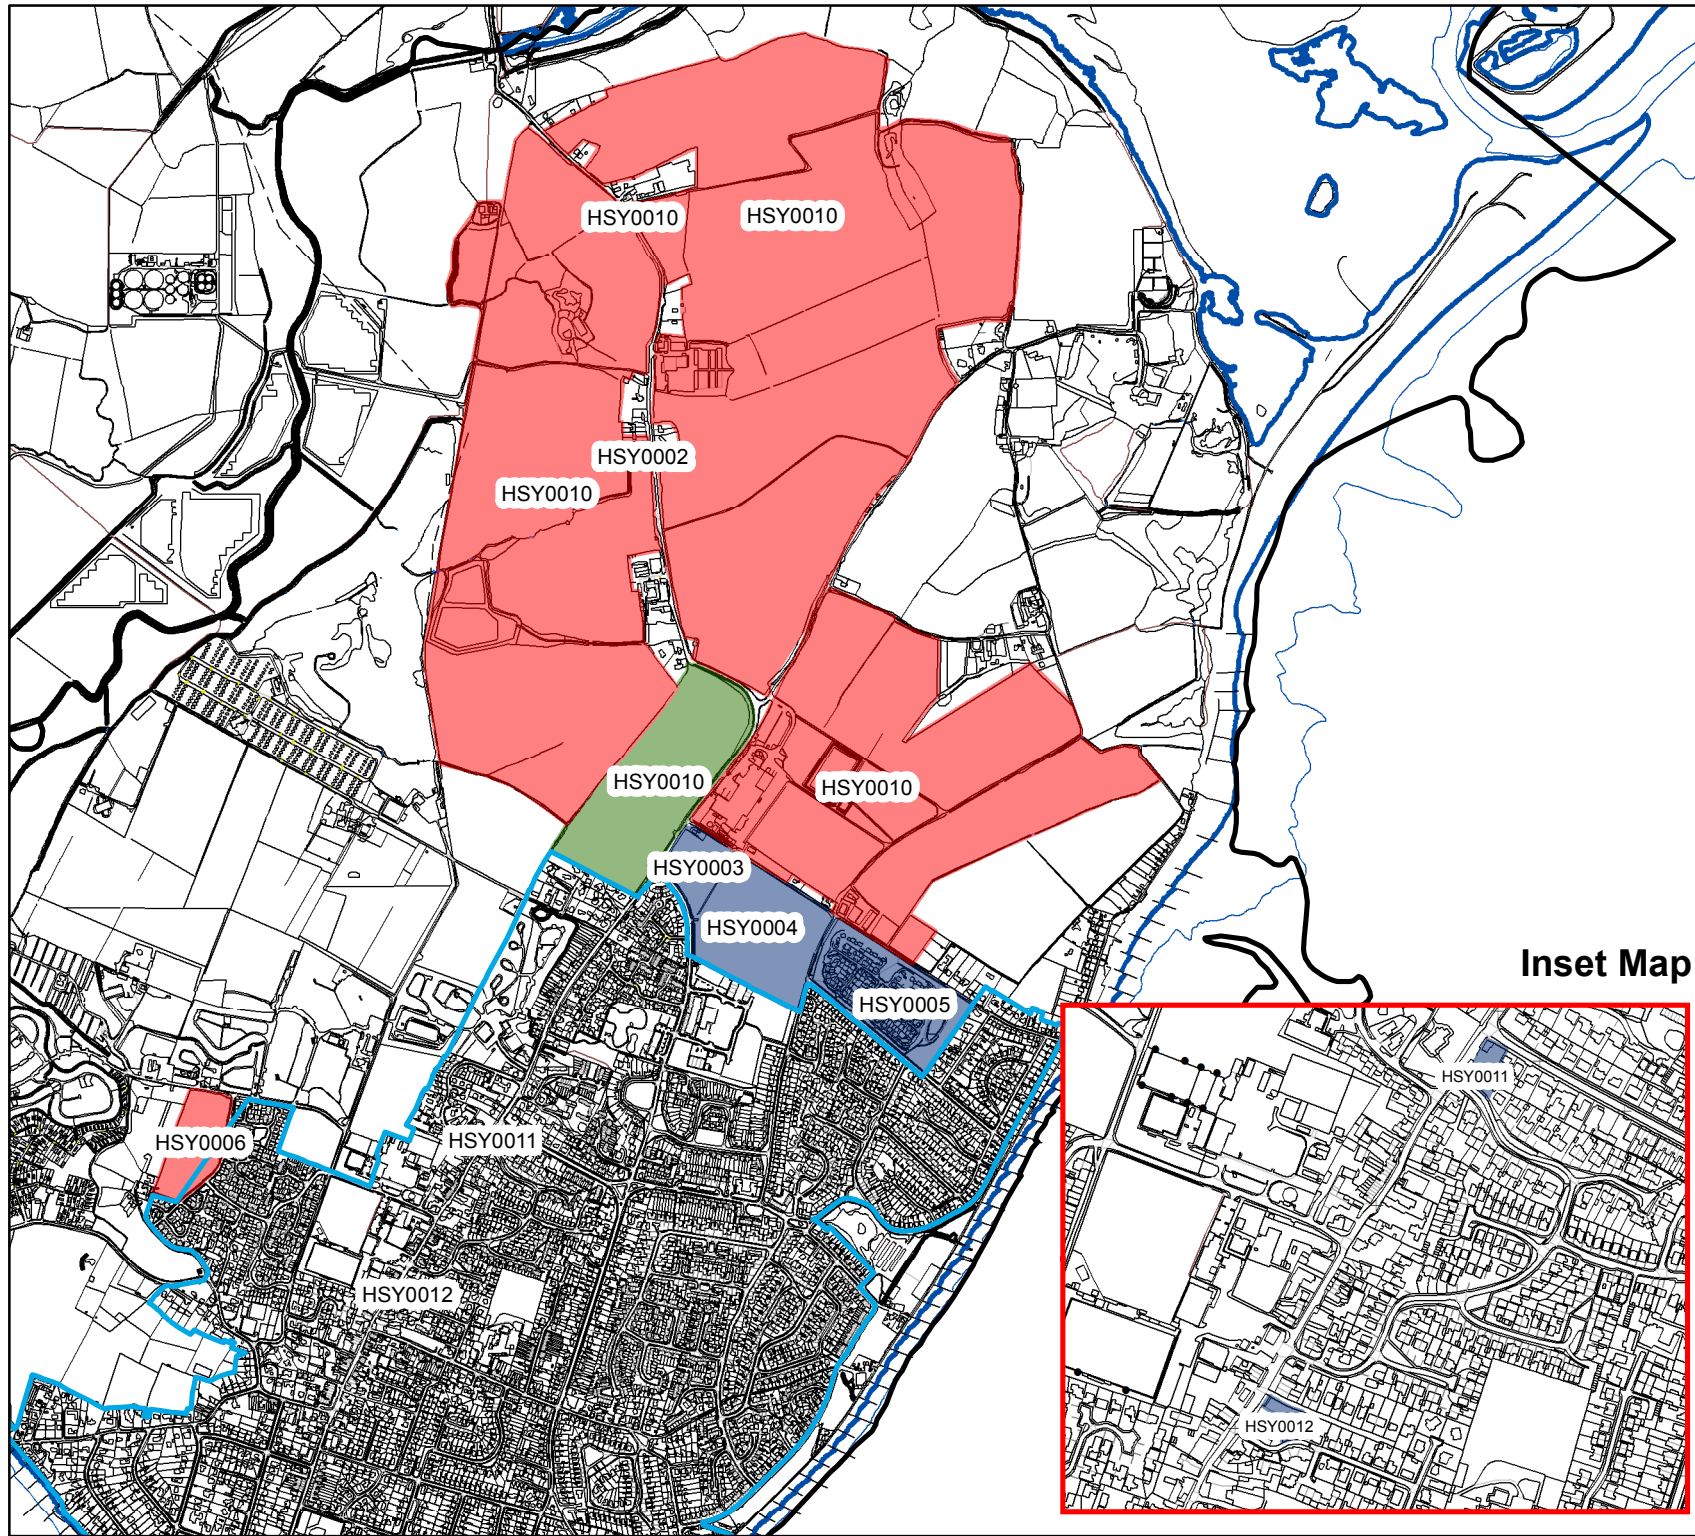

CHICHESTER DISTRICT COUNCIL

Selsey

Legend

-  Settlement Boundary
-  Parish boundary
- HELAA 2018**
-  Achievable
-  Rejected
-  Planning Permission/Under Construction
-  Site Allocation

Inset Map