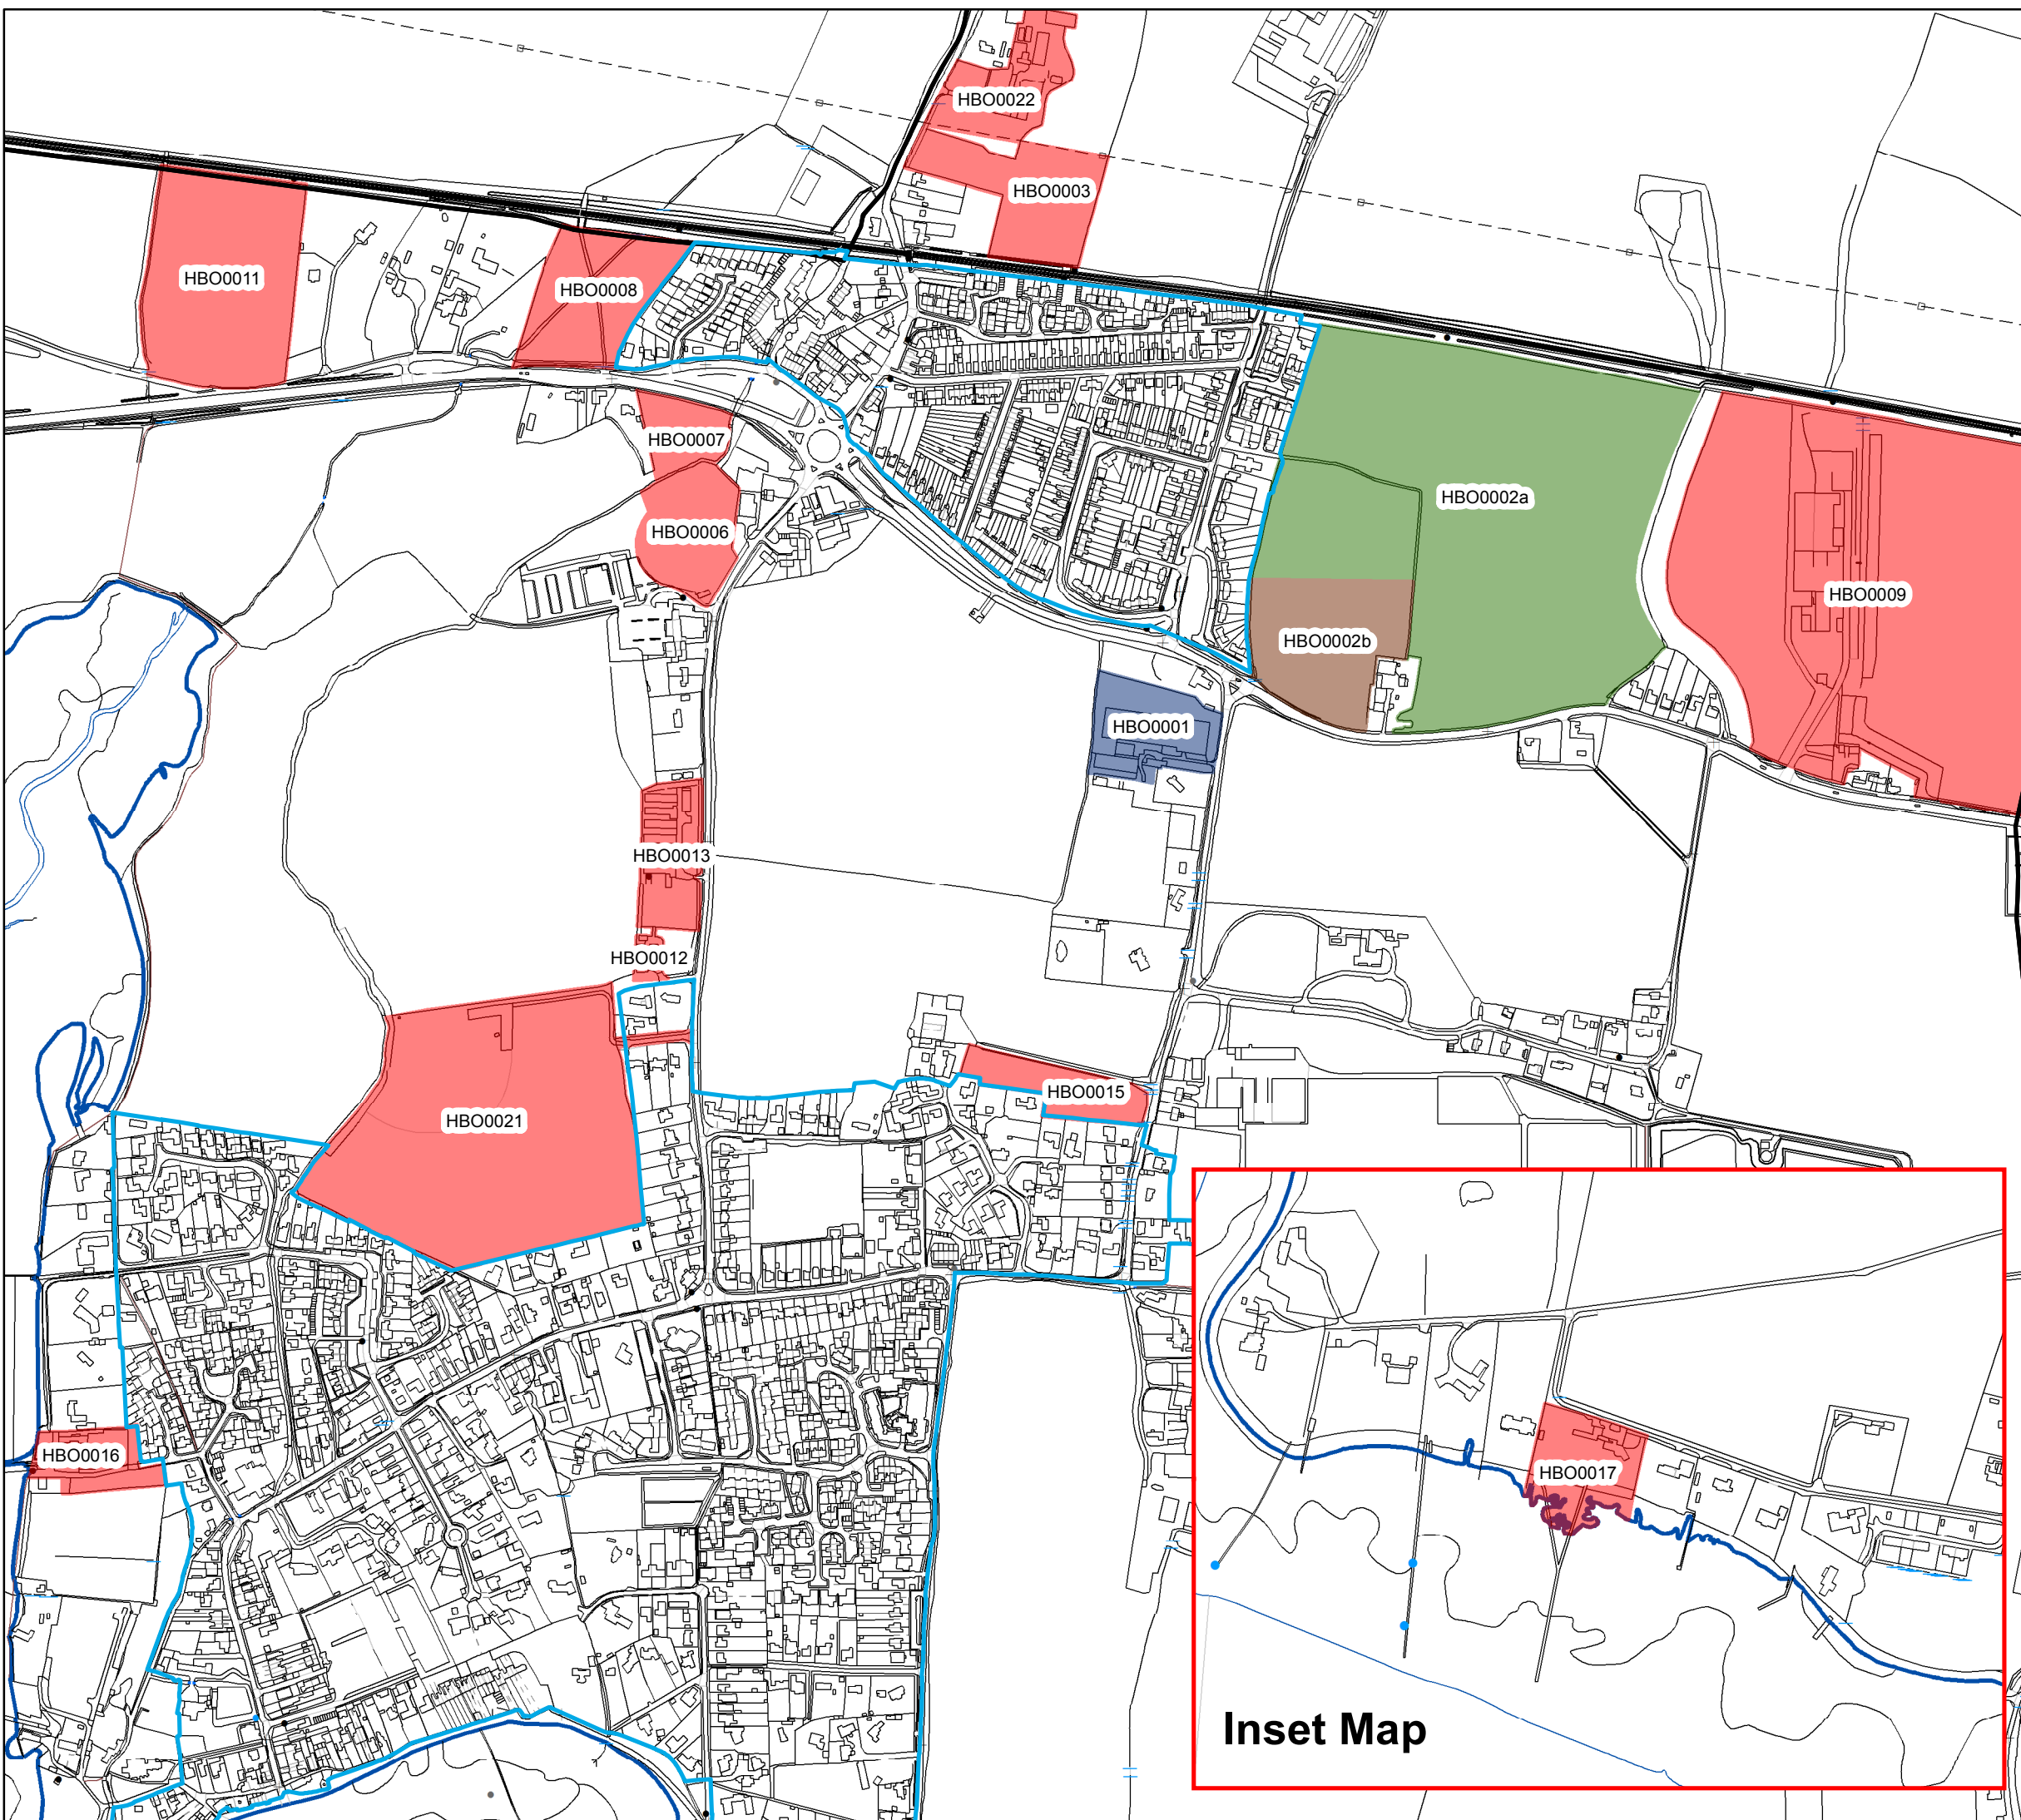

CHICHESTER DISTRICT COUNCIL

Bosham

Legend

 Settlement Boundary

 Parish boundary

HELAA 2018

 Achievable

 Rejected

 Planning Permission/Under Construction

 Site Allocation

Inset Map