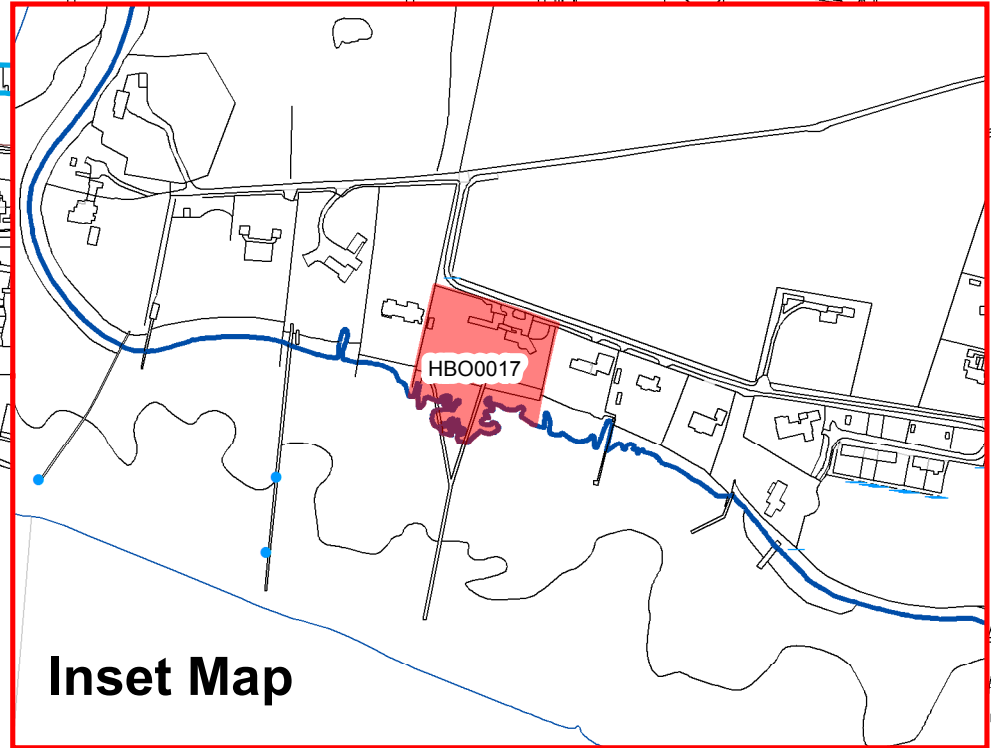

CHICHESTER DISTRICT COUNCIL

Bosham

Legend

 Settlement Boundary

 Parish boundary

HELAA 2018

 Achievable

 Rejected

 Planning Permission/Under Construction

 Site Allocation

Inset Map