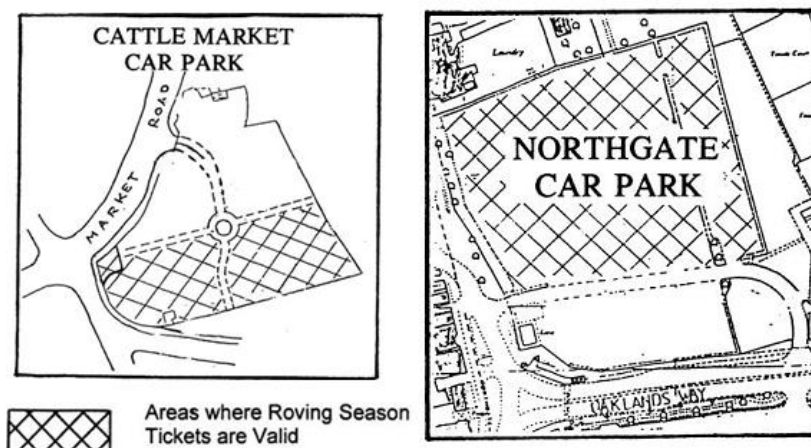

Where Season Tickets can be used

X Roving Season Ticket

Basin Road car park

Cattle Market car park - Area to the south of the east/west roadways leading from either side of the mini roundabout only)

Northgate car park - Area north (Festival Theatre side) of the access road between Northgate and the tennis courts entrance off Oaklands Way only).

In any season ticket space with the exception of parking spaces allocated for a specific user eg. Disabled badge holder or motorbike.

Avenue de Chartres Season Ticket

Avenue de Chartres car park

In any space with the exception of parking spaces allocated for a specific user eg. Disabled badge holder or motorbike.

“D” Season Ticket

Orchard Street car park - area north of the entrance nearest the roundabout only

Areas where Specific Season Tickets are valid

Pound Street Season Ticket

Pound Street car park - rear section or the car park

E Selsey Season Ticket

East Beach car park

East Street car park

In any space with the exception of parking spaces allocated for a specific user eg. Disabled badge holder or motorbike.

Marine Drive Season Ticket