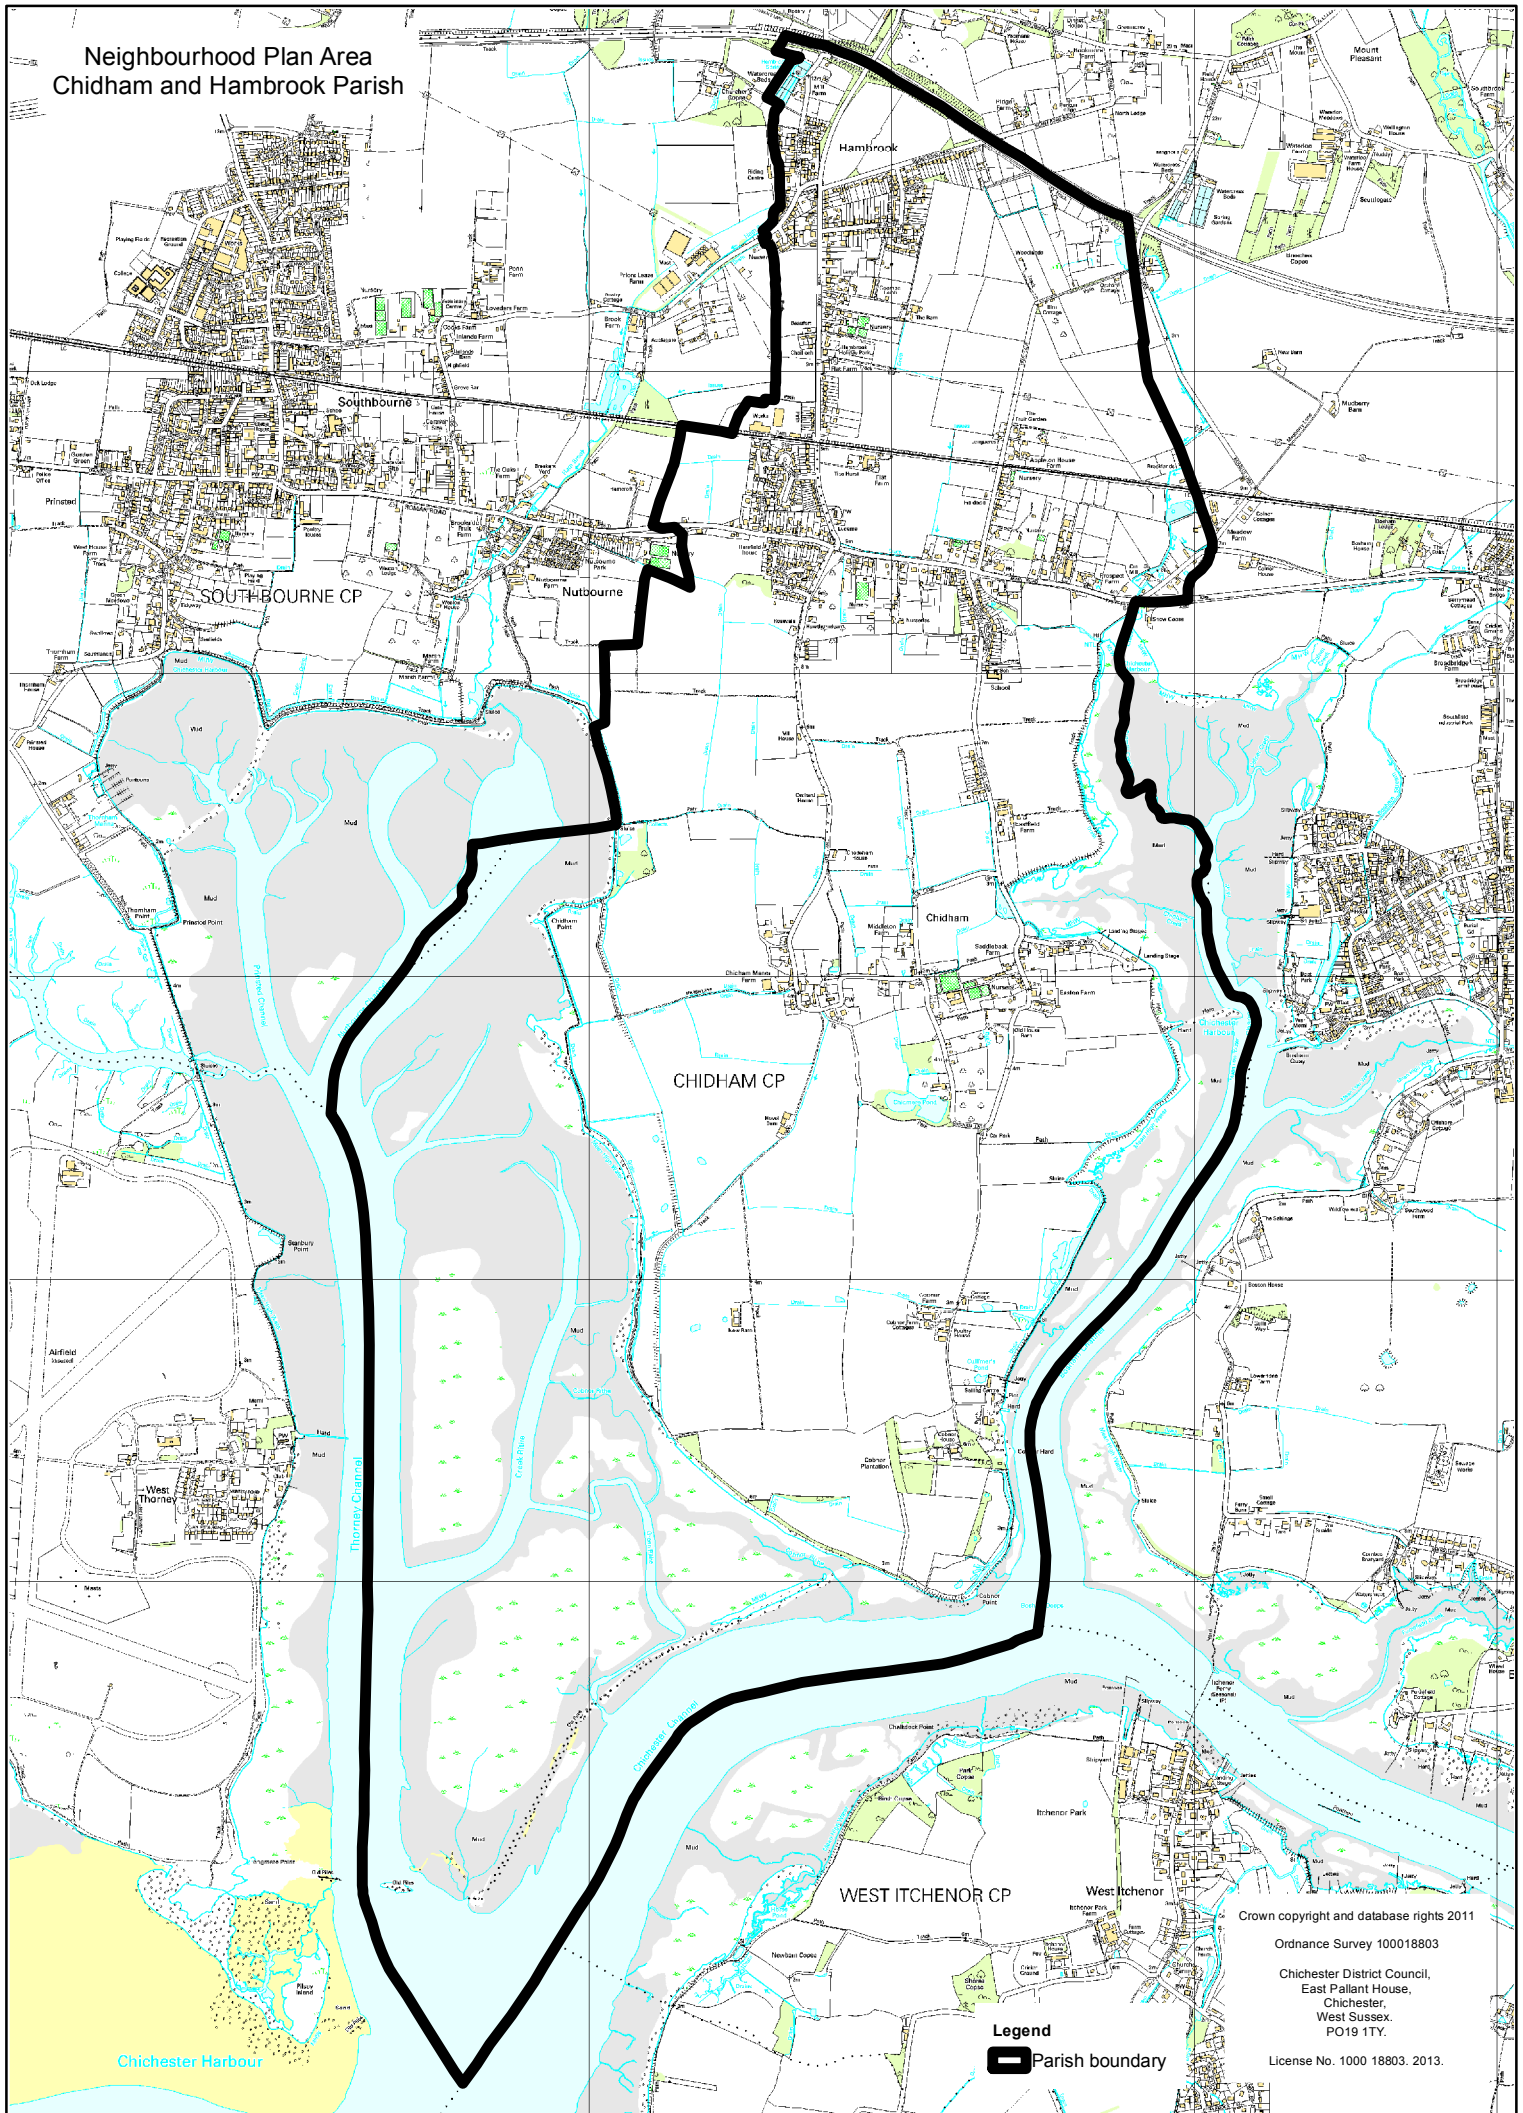

Neighbourhood Plan Area  
Chidham and Hambrook Parish

Crown copyright and database rights 2011

Ordnance Survey 100018803

Chichester District Council,  
East Pallant House,  
Chichester,  
West Sussex,  
PO19 1TY.

License No. 1000 18803. 2013.

Legend

 Parish boundary