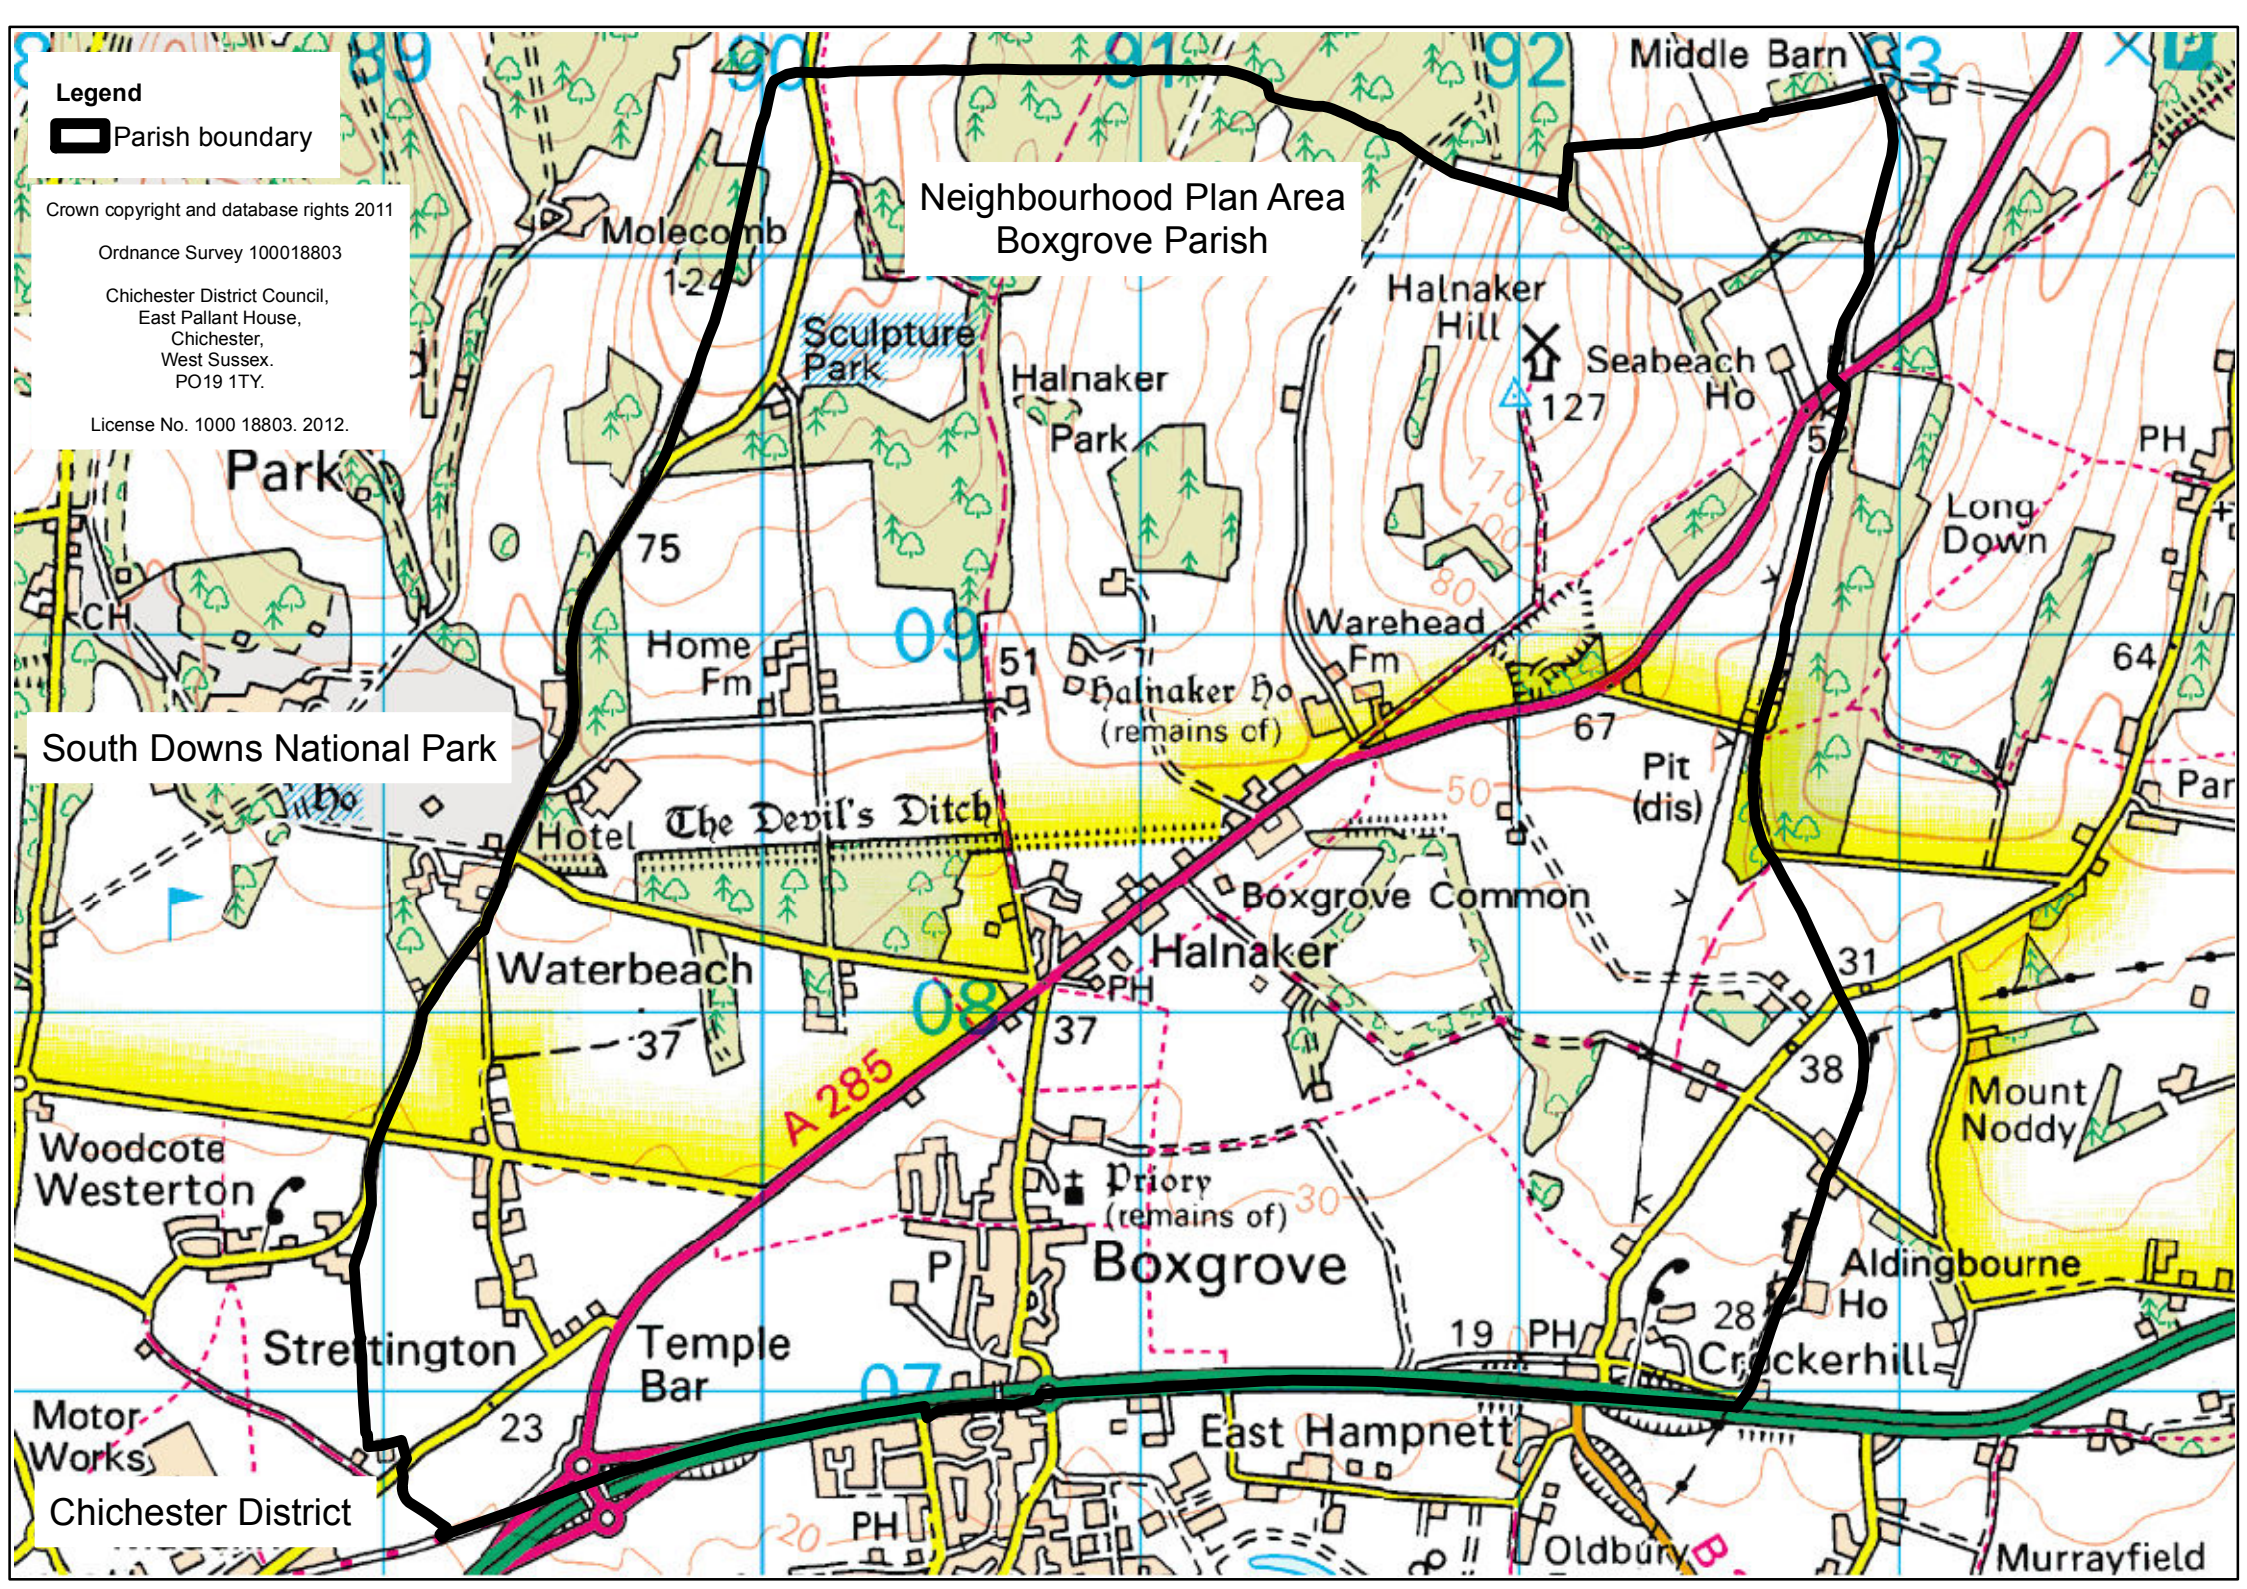

Legend

 Parish boundary

Crown copyright and database rights 2011

Ordnance Survey 100018803

Chichester District Council,
East Pallant House,
Chichester,
West Sussex.
PO19 1TY.

License No. 1000 18803. 2012.

**Neighbourhood Plan Area
Boxgrove Parish**

South Downs National Park

Chichester District