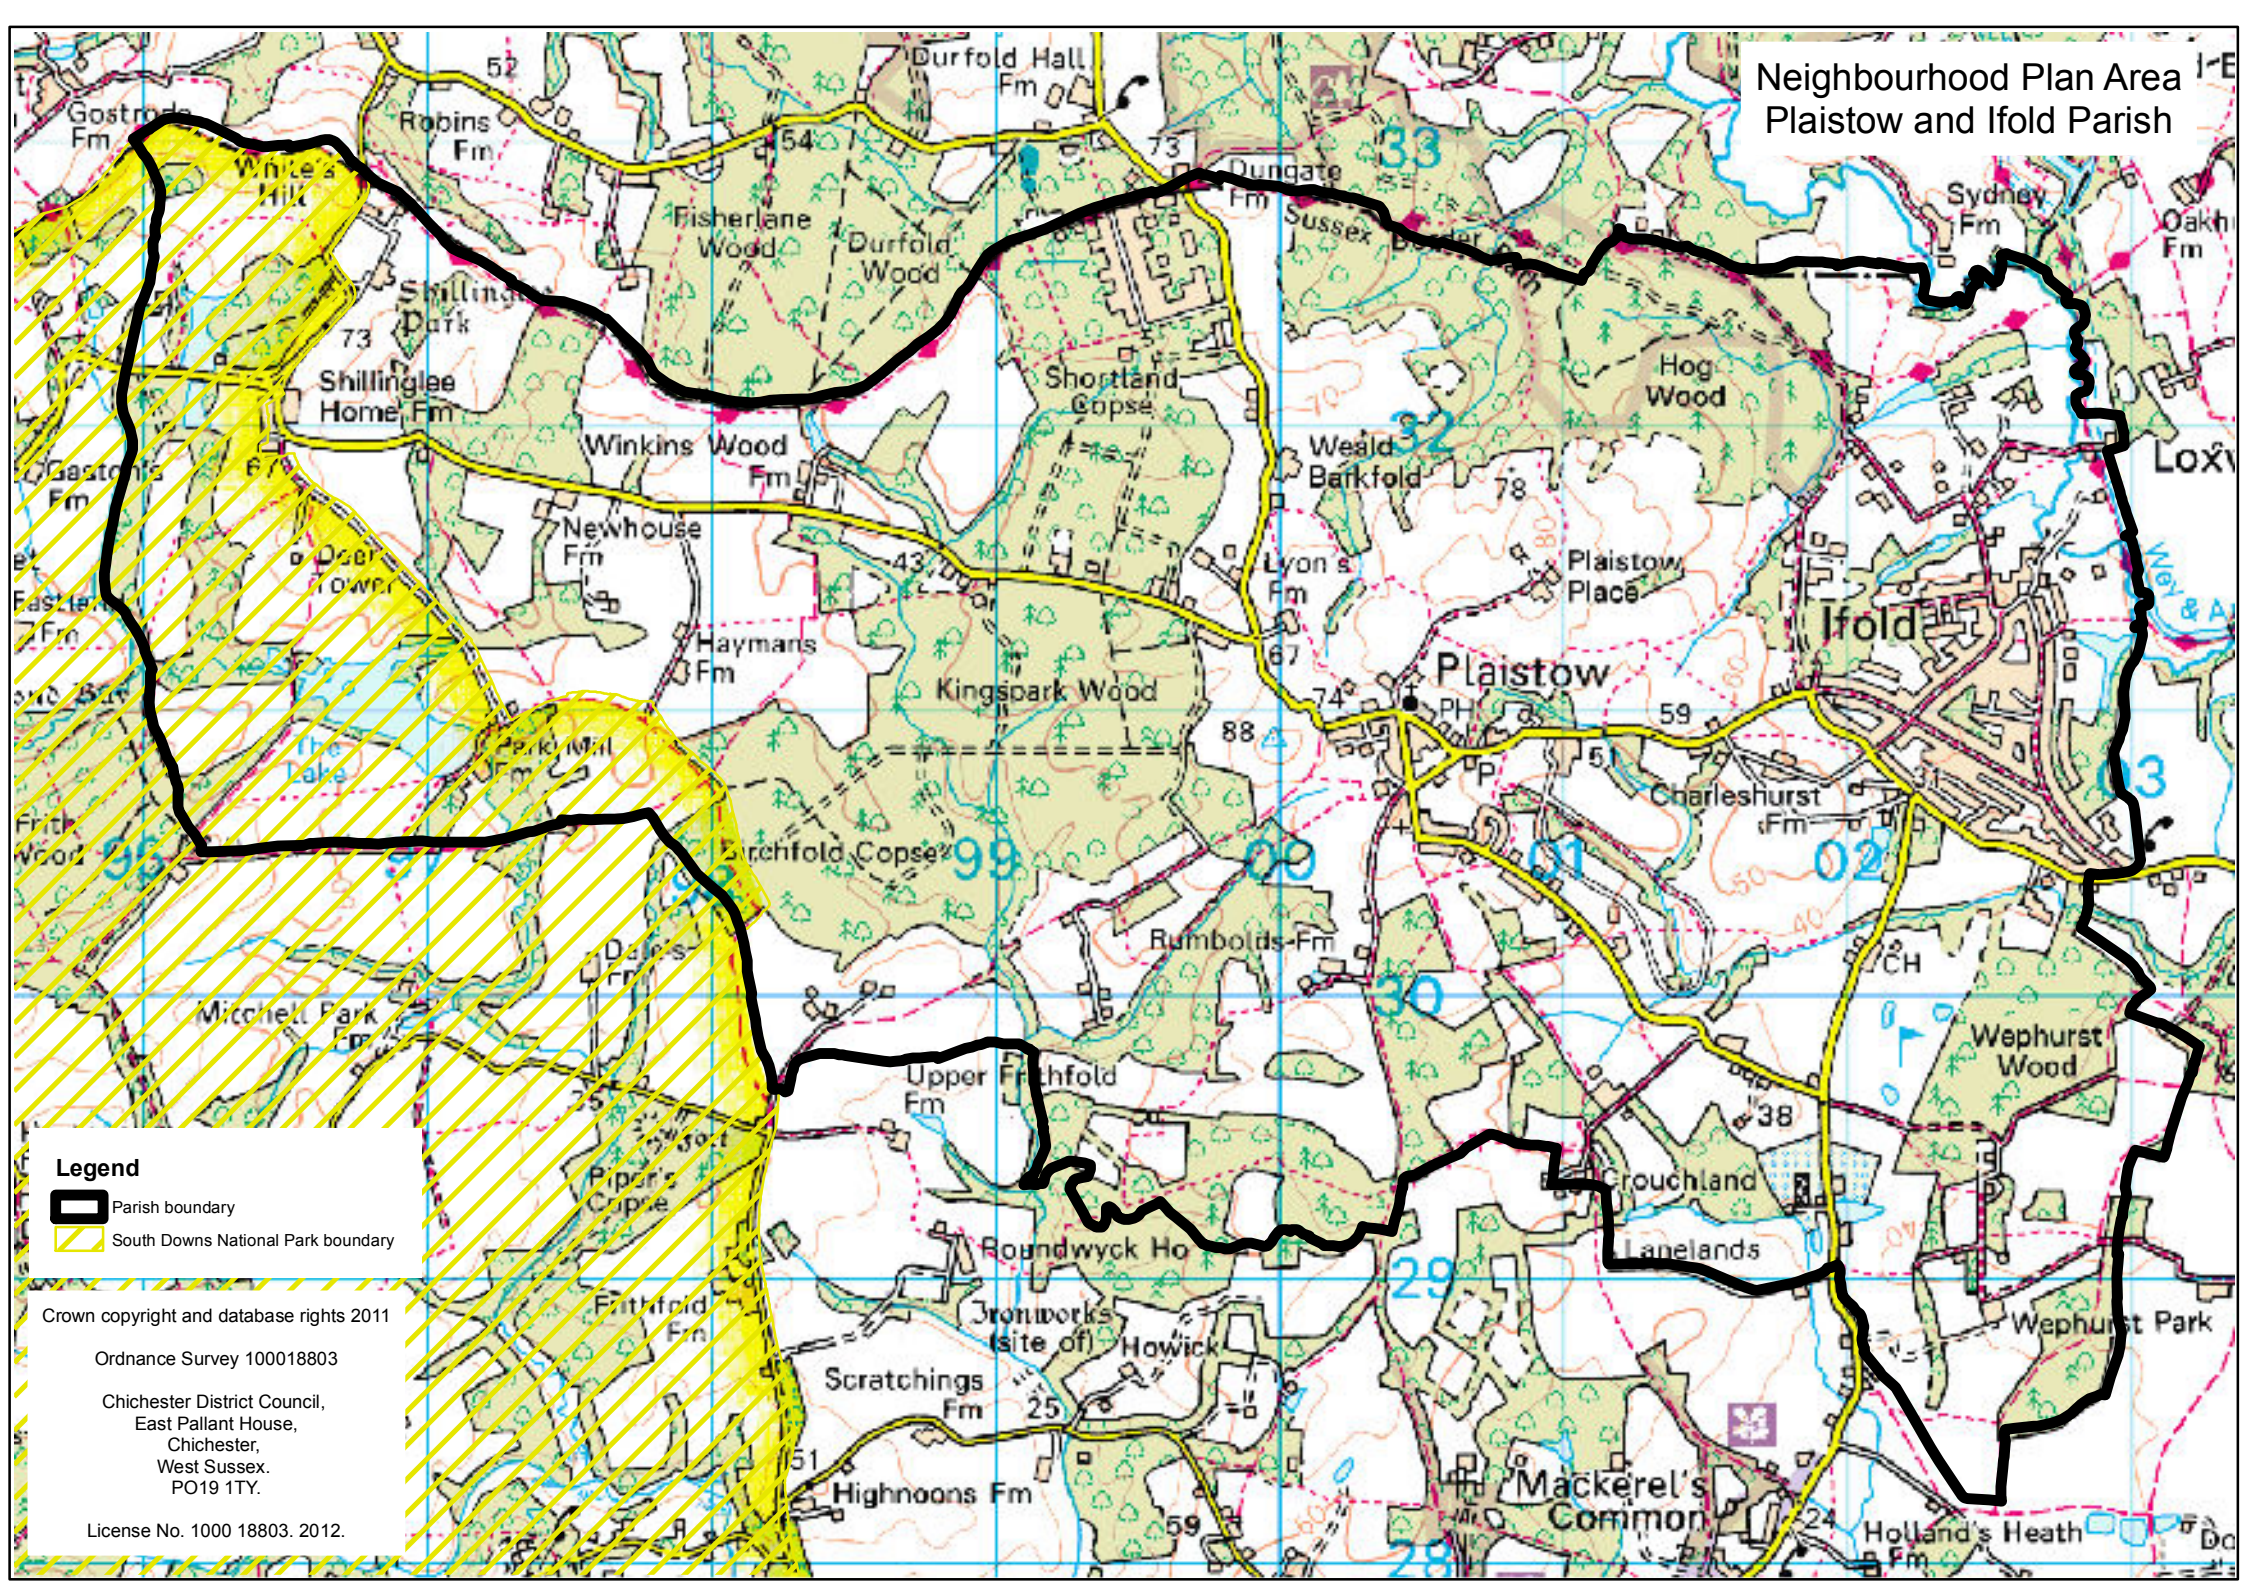

Neighbourhood Plan Area Plaistow and Ifold Parish

- Legend**
- Parish boundary
 - South Downs National Park boundary

Crown copyright and database rights 2011
Ordnance Survey 100018803
Chichester District Council,
East Pallant House,
Chichester,
West Sussex.
PO19 1TY.
License No. 1000 18803. 2012.