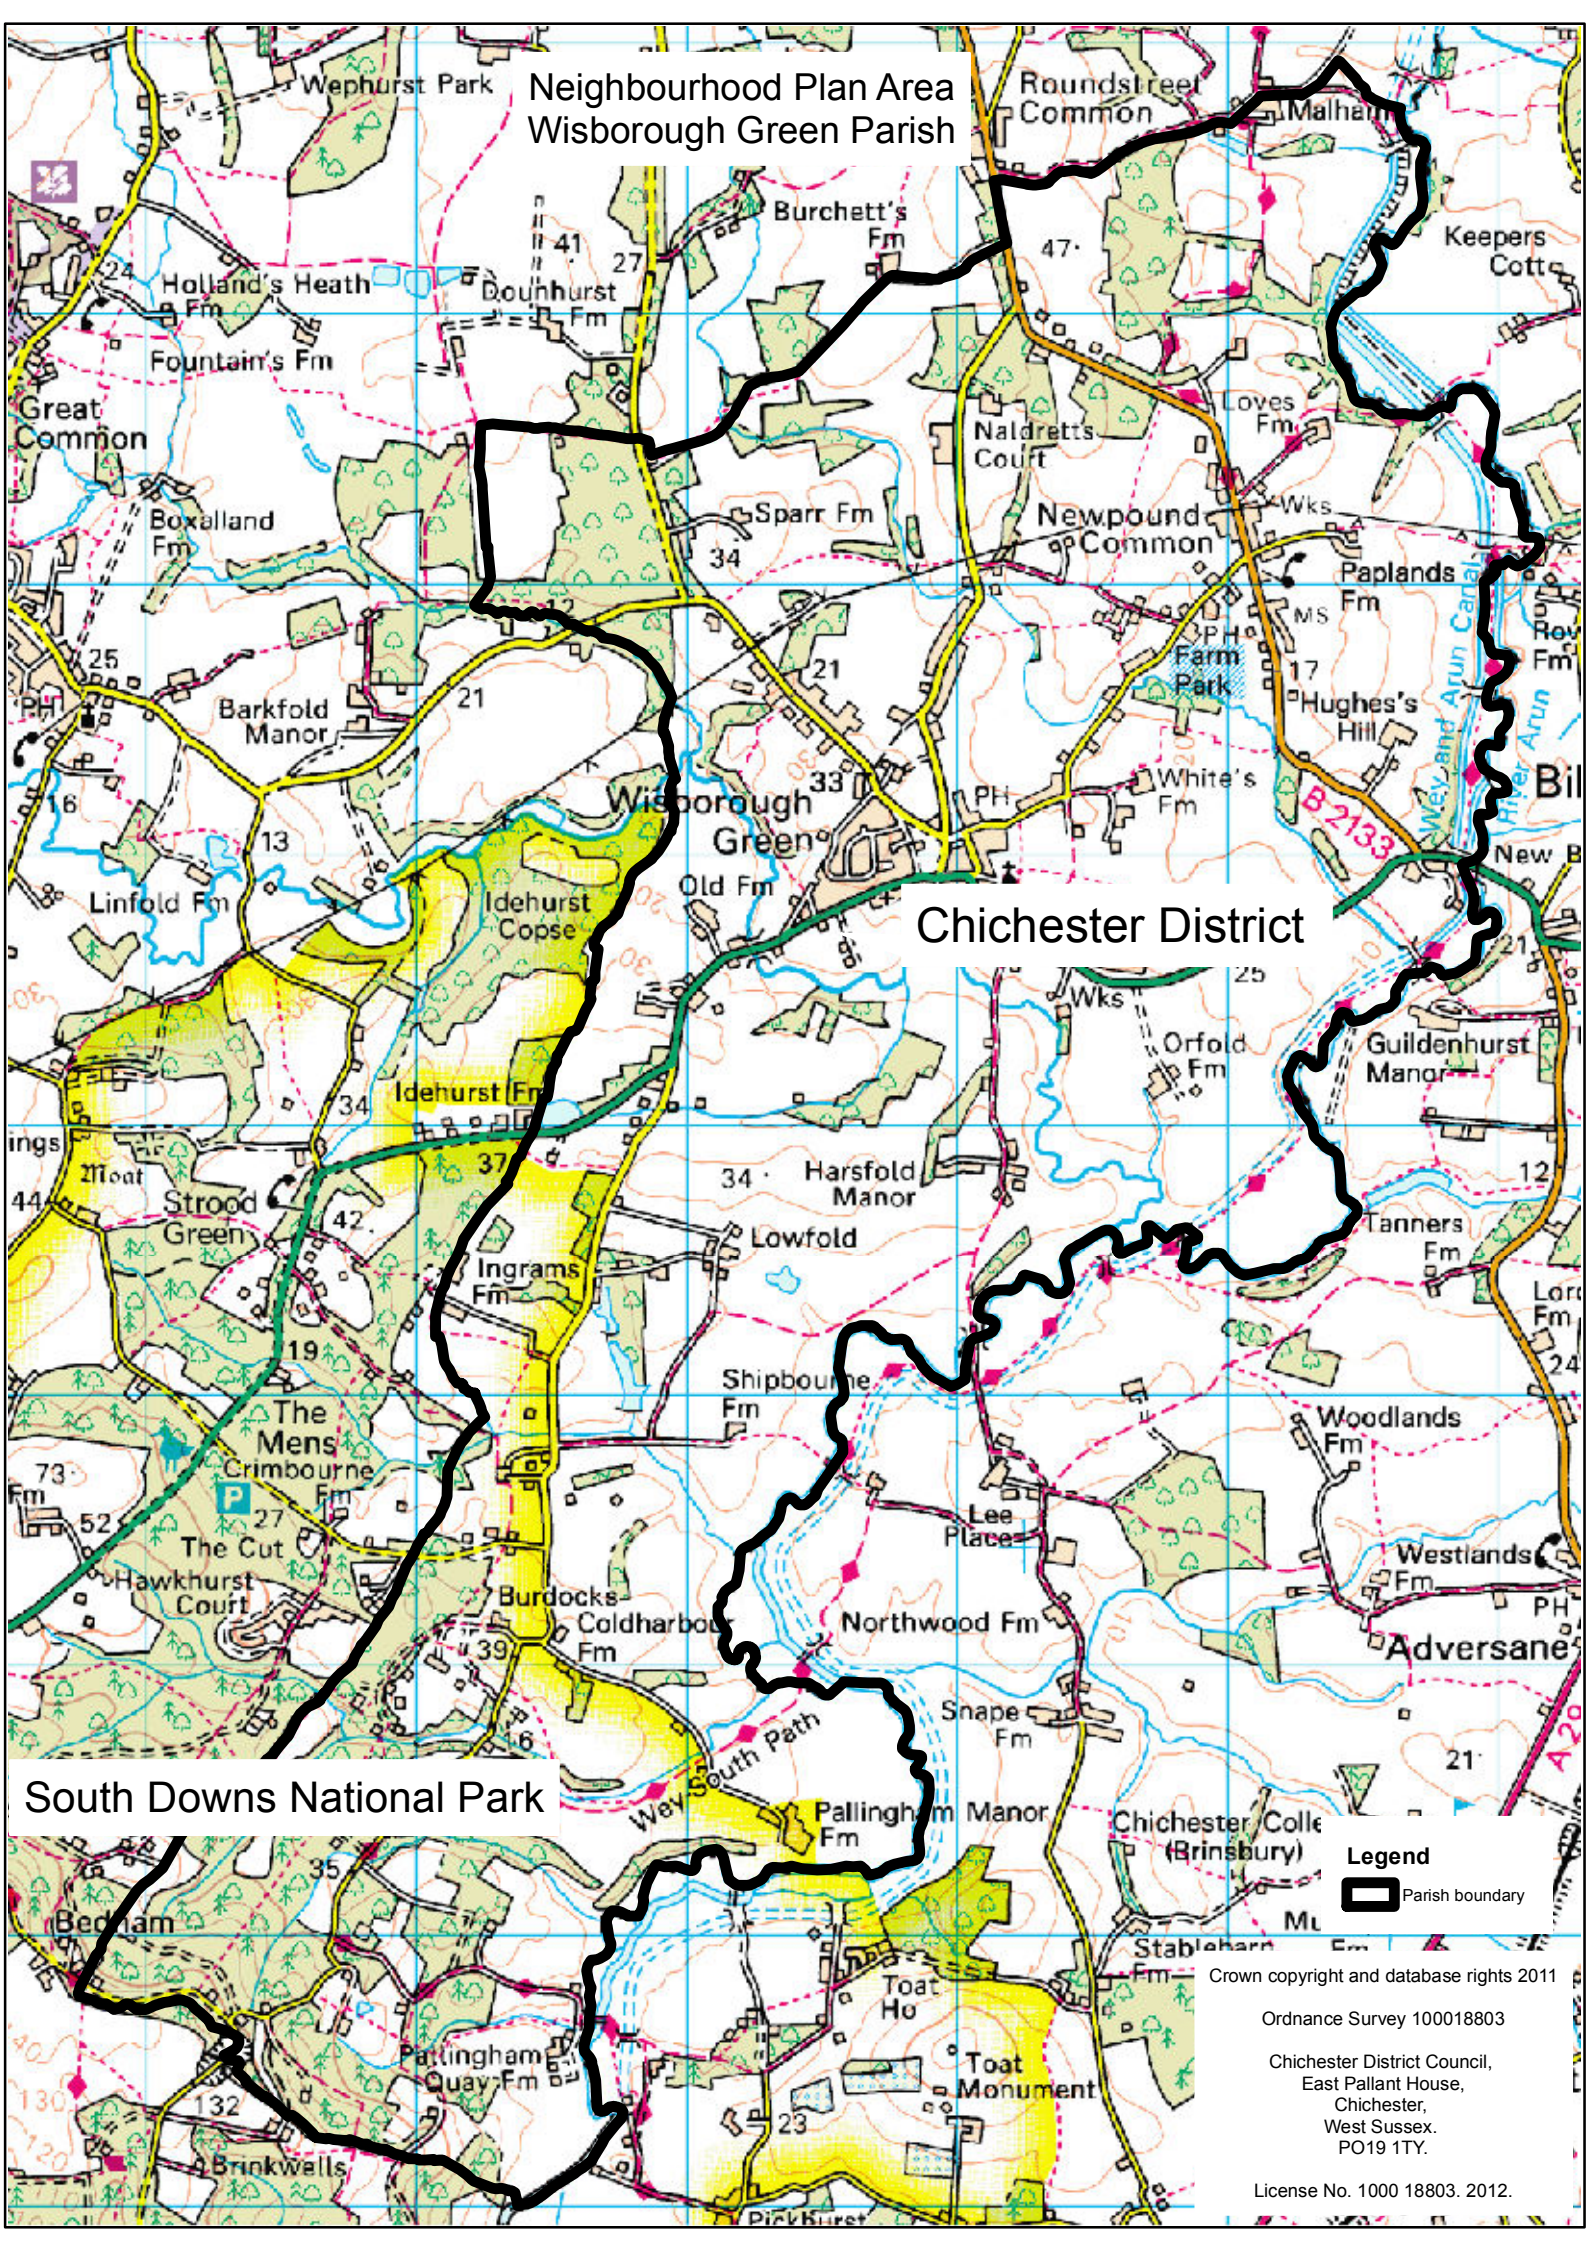

Neighbourhood Plan Area  
Wisborough Green Parish

Chichester District

South Downs National Park

Legend  
[Thick black line symbol] Parish boundary

Crown copyright and database rights 2011  
Ordnance Survey 100018803  
Chichester District Council,  
East Pallant House,  
Chichester,  
West Sussex.  
PO19 1TY.  
License No. 1000 18803. 2012.